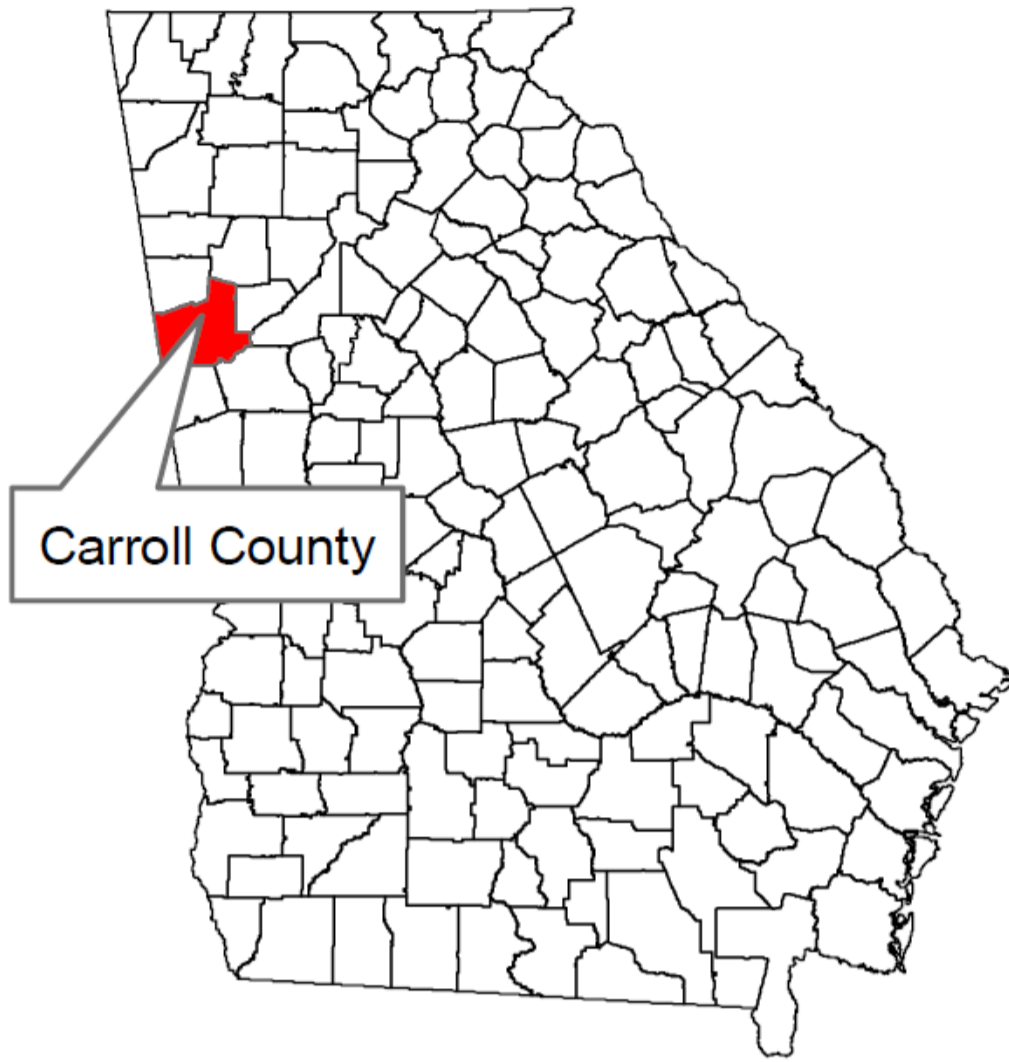

Carroll County, Georgia

Gateway Beautification U.S. 27 & Bowdon Junction Rd

0 62.5 125 250 375 500 Feet