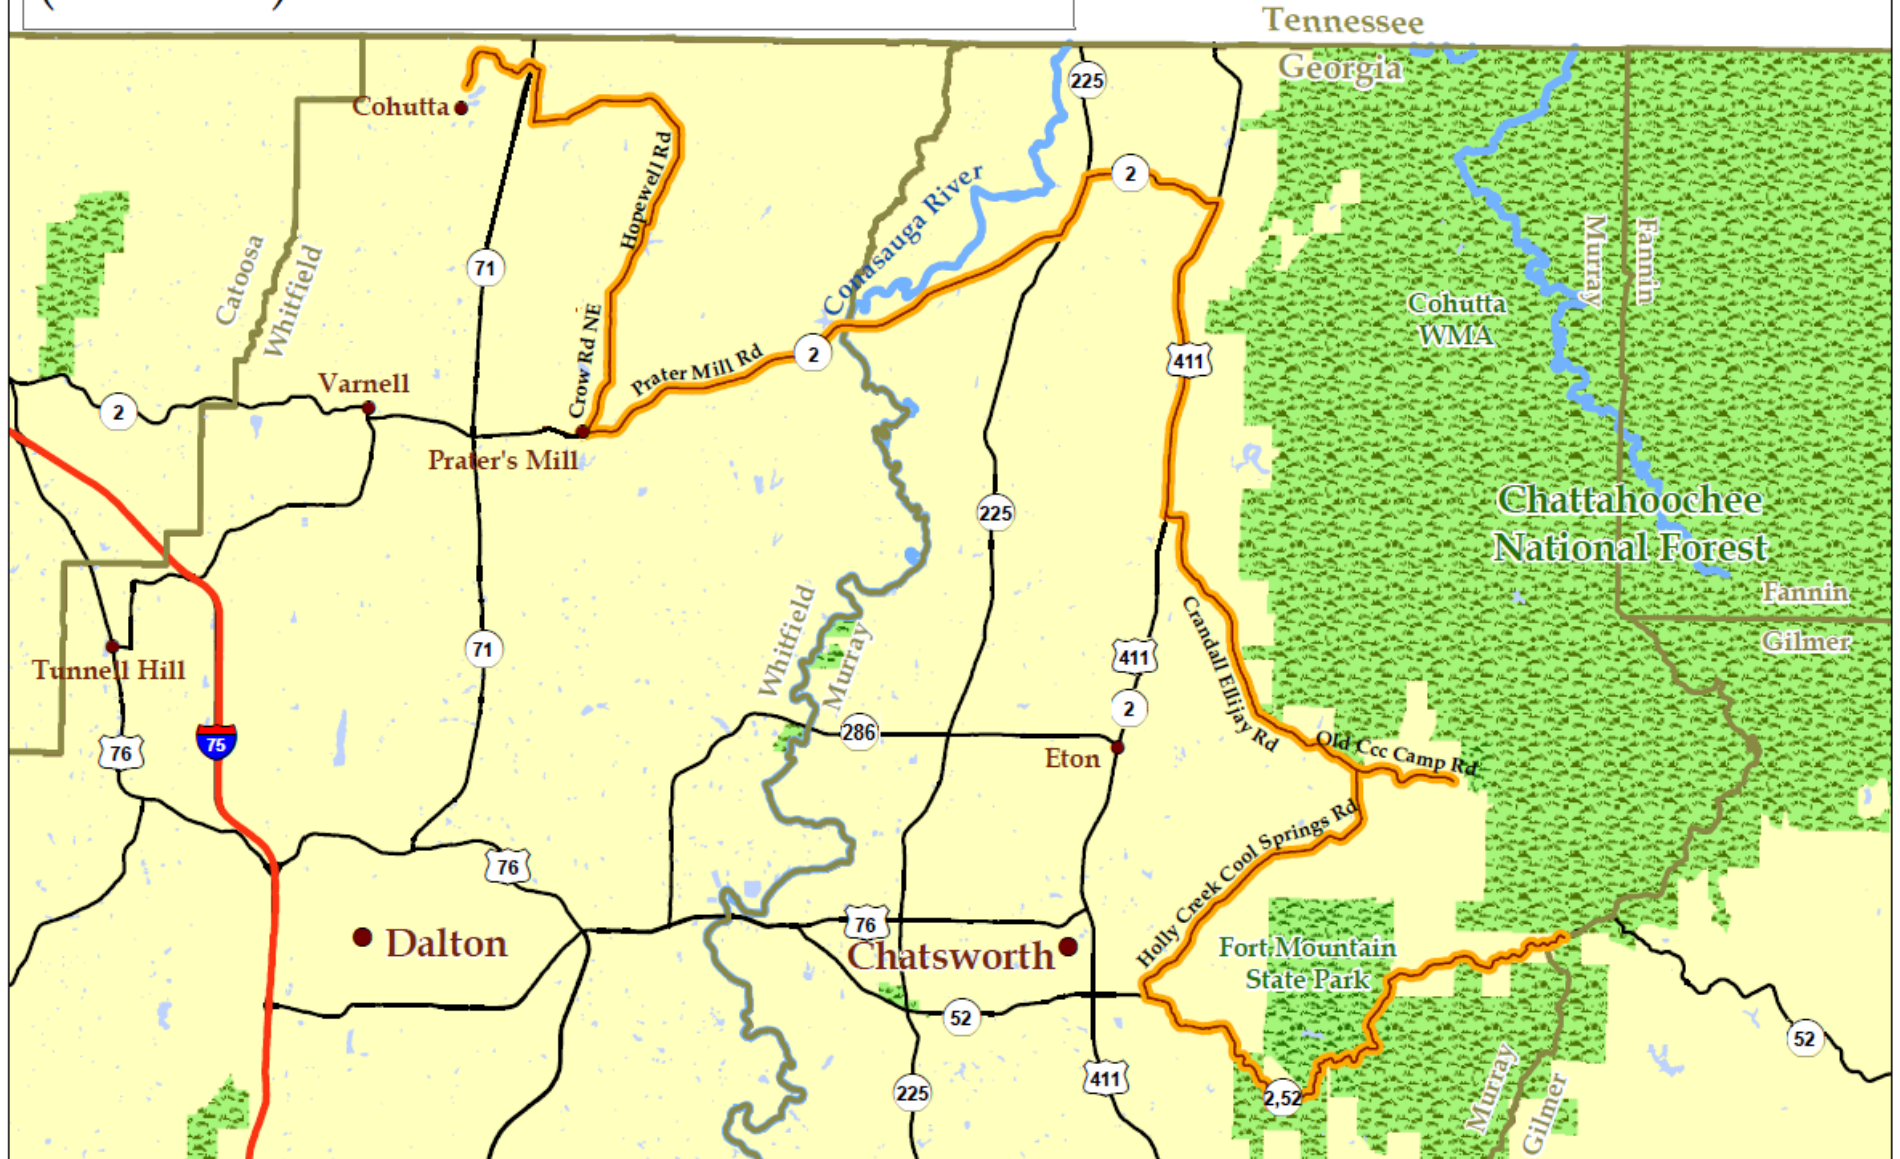

Cohutta-Chattahoochee Scenic Byway (54 Miles)

Georgia Department of Transportation
Office of Planning