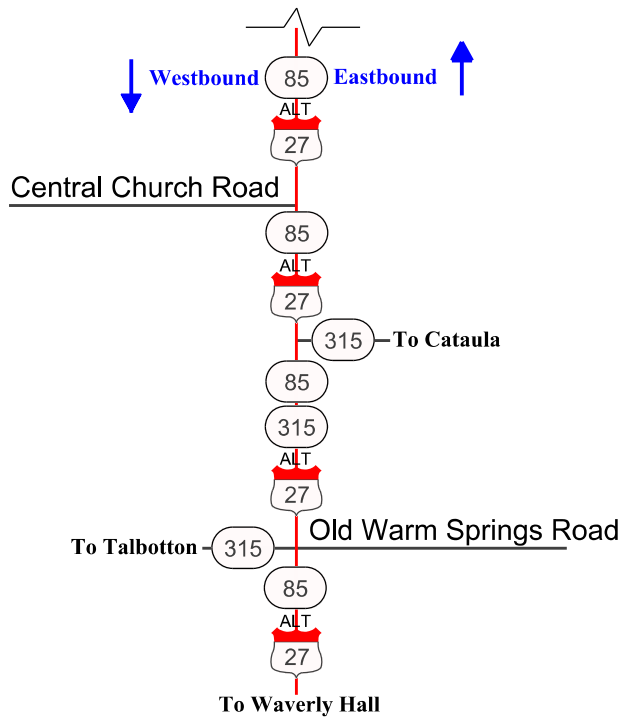

Manchester Expressway

Muscogee County

Legend	
	Interstate
	Freeway/Expressway
	US Highway
	State Route
	Local Road
	Exit Number
	Welcome Center
	Rest Area
	County Line
	Bridge

NOTE: This strip map is not drawn to scale or orientation.

Manchester Expressway

HARRIS COUNTY

Legend	
	Interstate
	Freeway/Expressway
	US Highway
	State Route
	Local Road
	Exit Number
	Welcome Center
	Rest Area
	County Line
	Bridge

NOTE: This strip map is not drawn to scale or orientation.