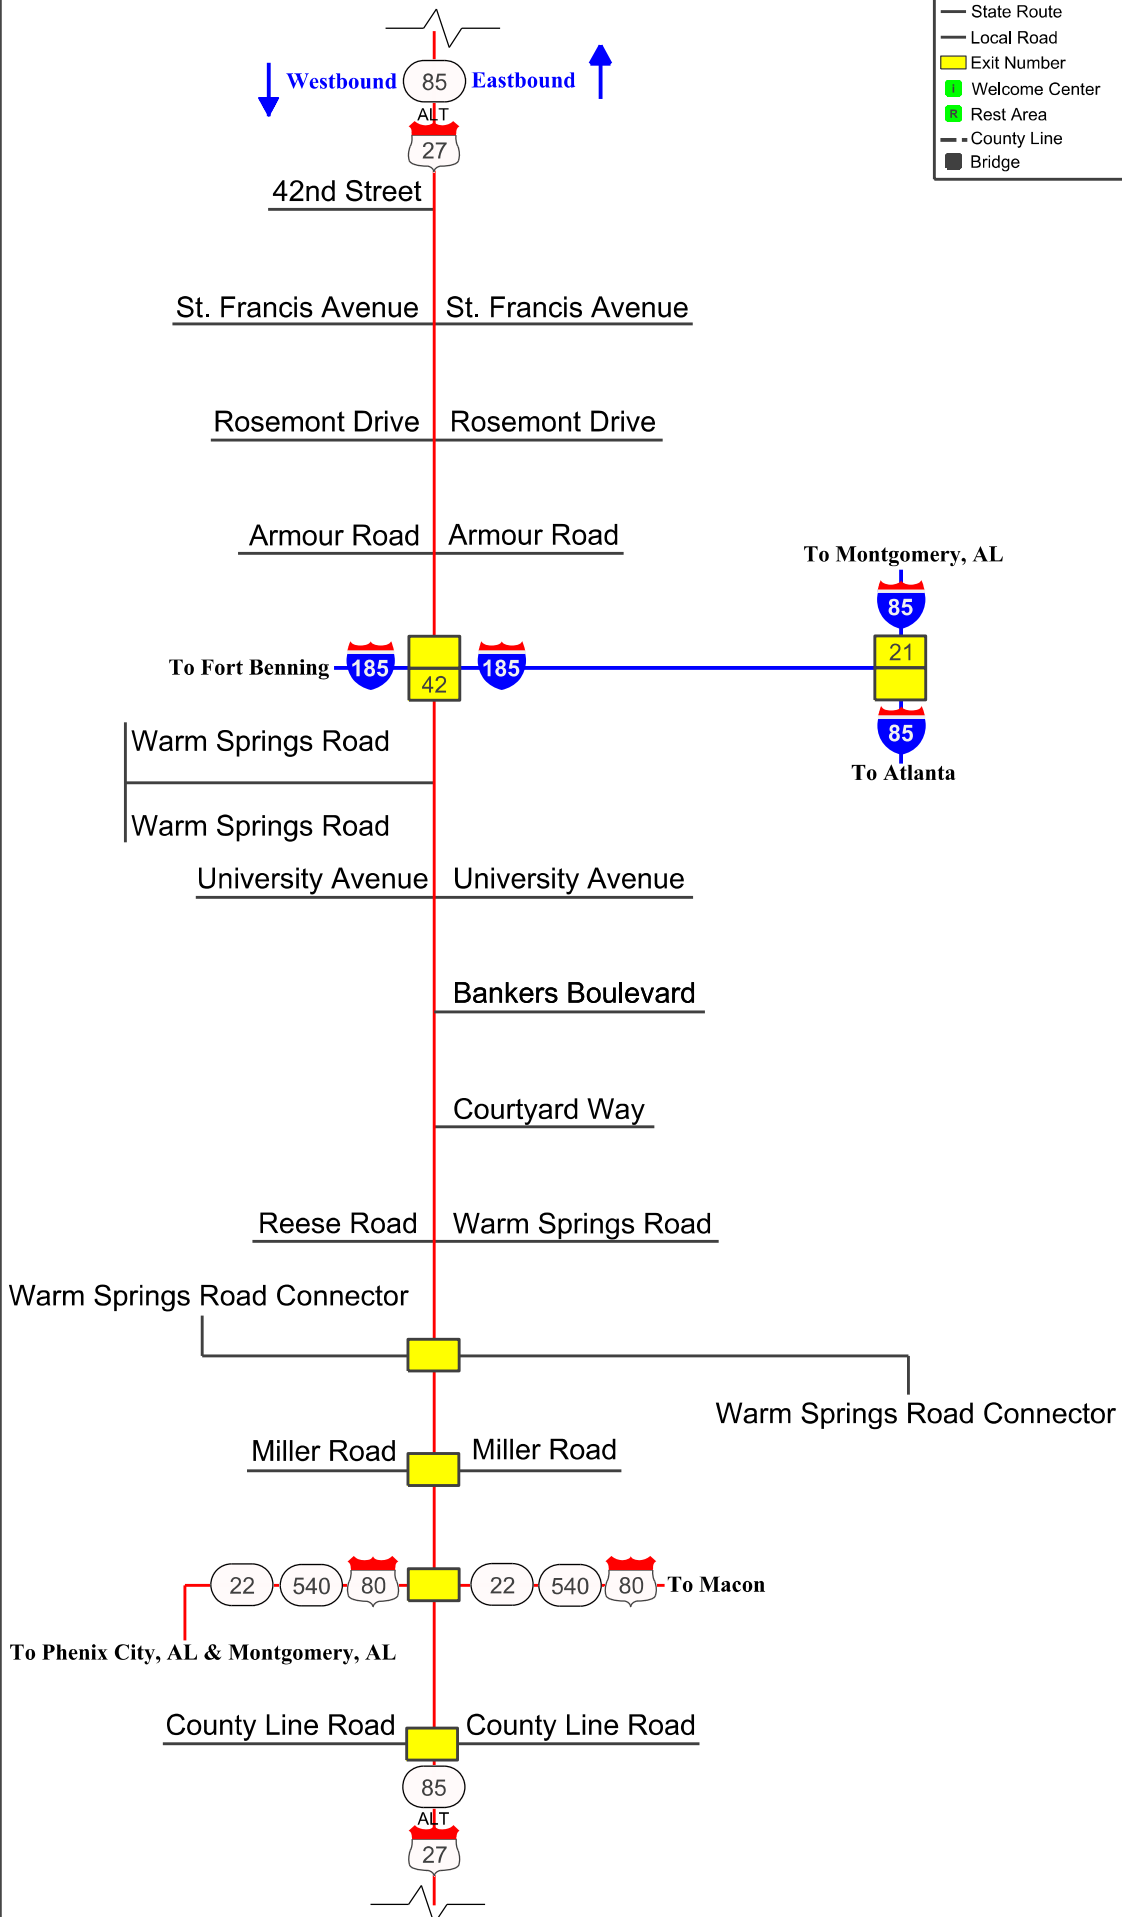

Manchester Expressway

Muscogee County

Legend	
	Interstate
	Freeway/Expressway
	US Highway
	State Route
	Local Road
	Exit Number
	Welcome Center
	Rest Area
	County Line
	Bridge

NOTE: This strip map is not drawn to scale or orientation.

Manchester Expressway

HARRIS COUNTY

Legend	
	Interstate
	Freeway/Expressway
	US Highway
	State Route
	Local Road
	Exit Number
	Welcome Center
	Rest Area
	County Line
	Bridge

NOTE: This strip map is not drawn to scale or orientation.