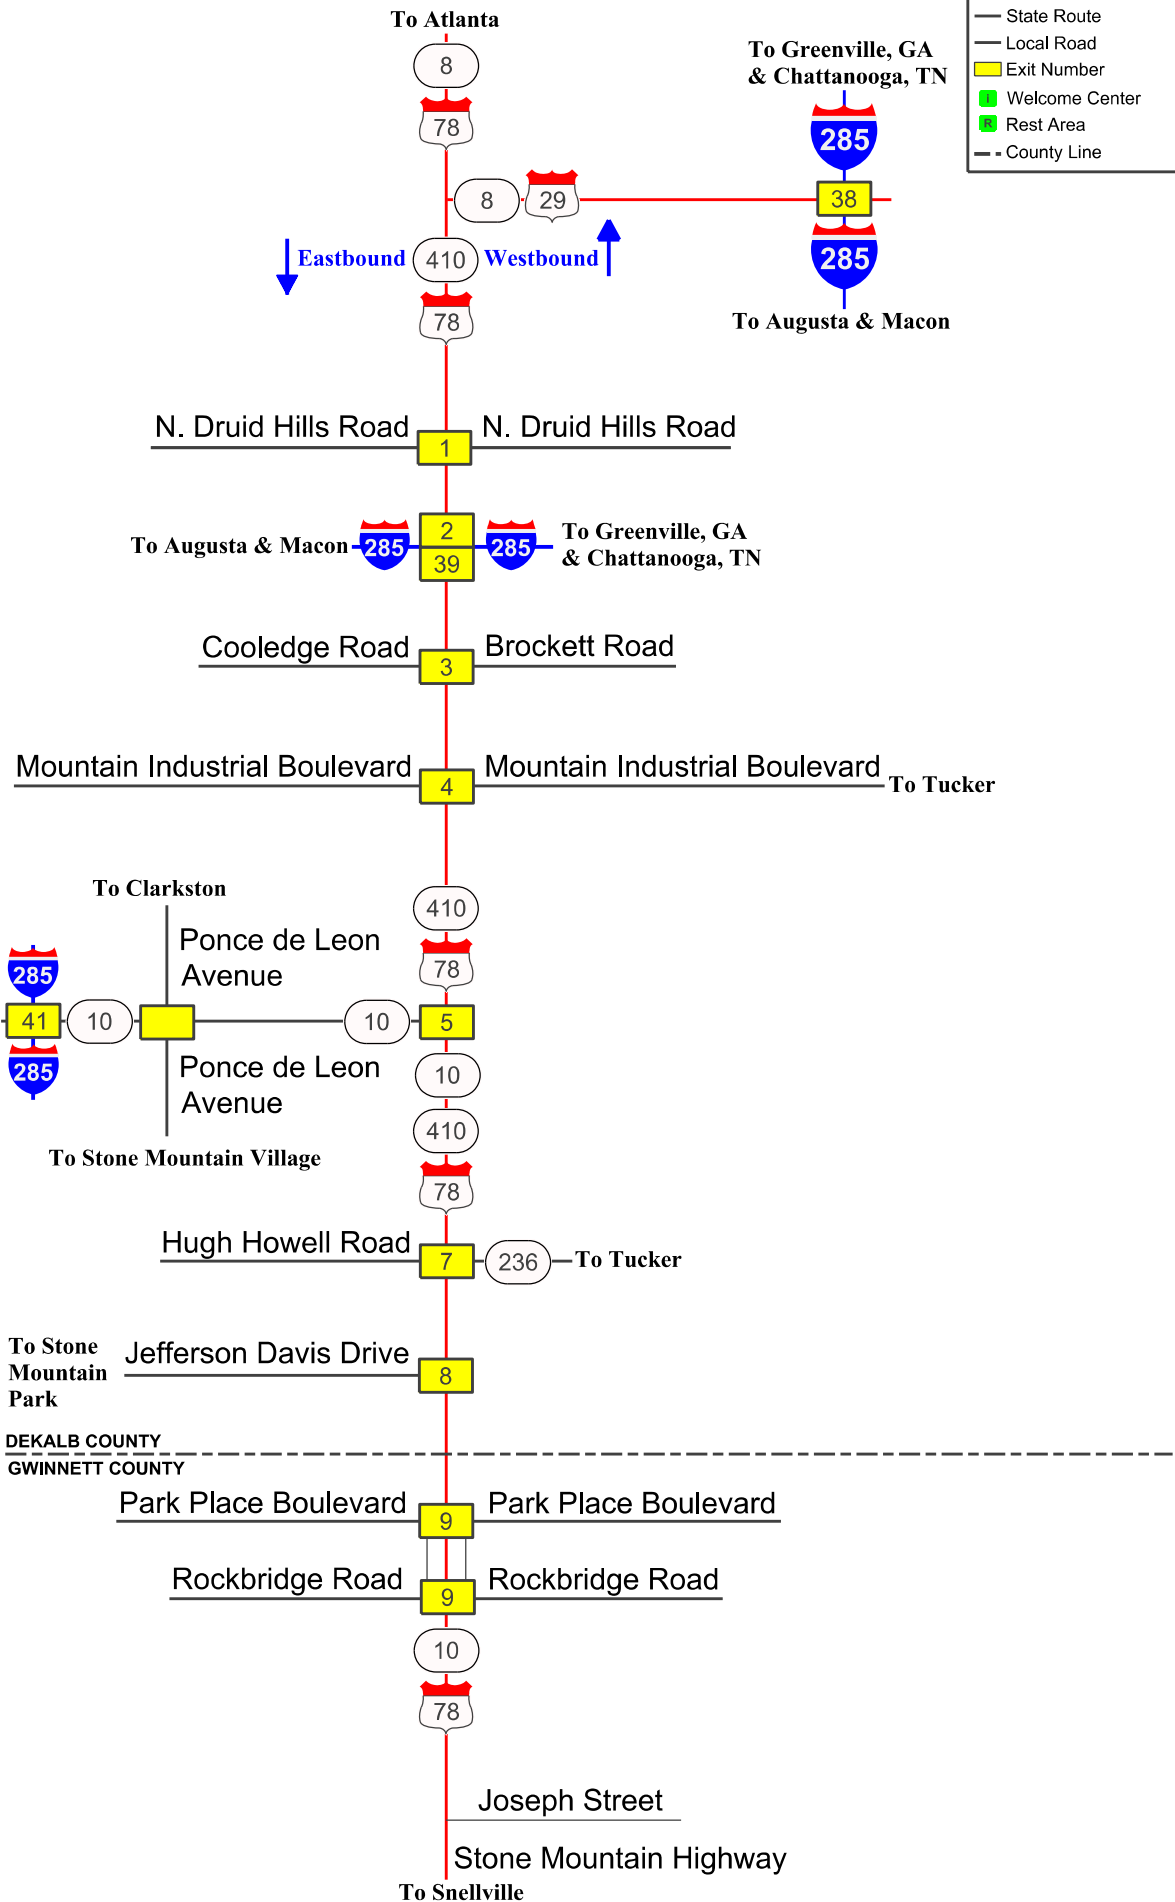

Stone Mountain Freeway

Legend	
	Interstate
	Freeway/Expressway
	US Highway
	State Route
	Local Road
	Exit Number
	Welcome Center
	Rest Area
	County Line

NOTE: This strip map is not drawn to scale or orientation.