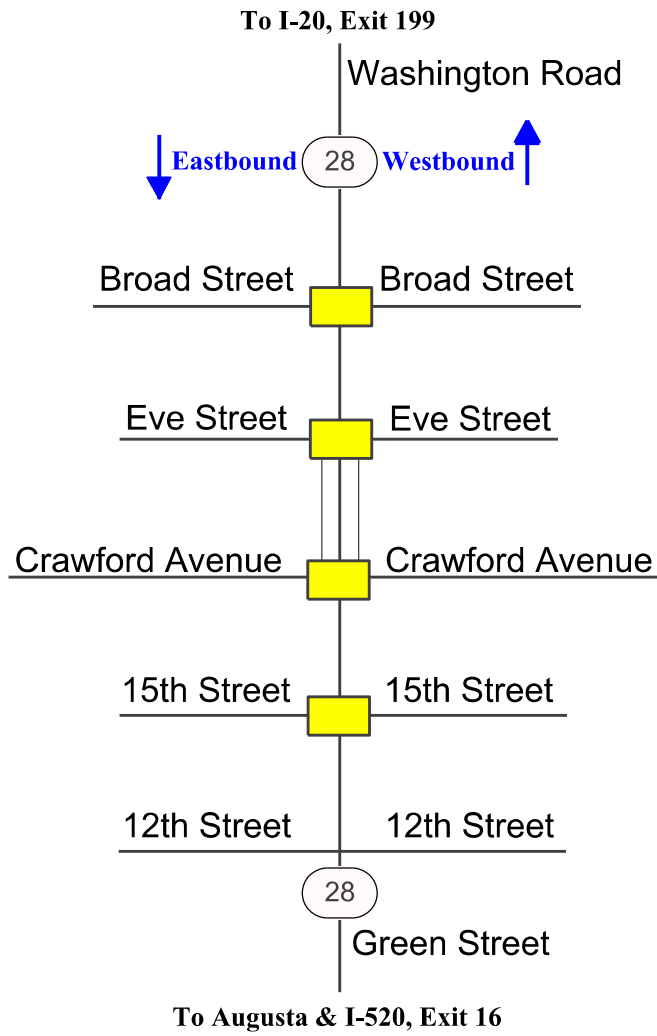

# John C. Calhoun Expressway

RICHMOND COUNTY

Legend	
	Interstate
	Freeway/Expressway
	US Highway
	State Route
	Local Road
	Exit Number
	Welcome Center
	Rest Area
	County Line

NOTE: This strip map is not drawn to scale or orientation.