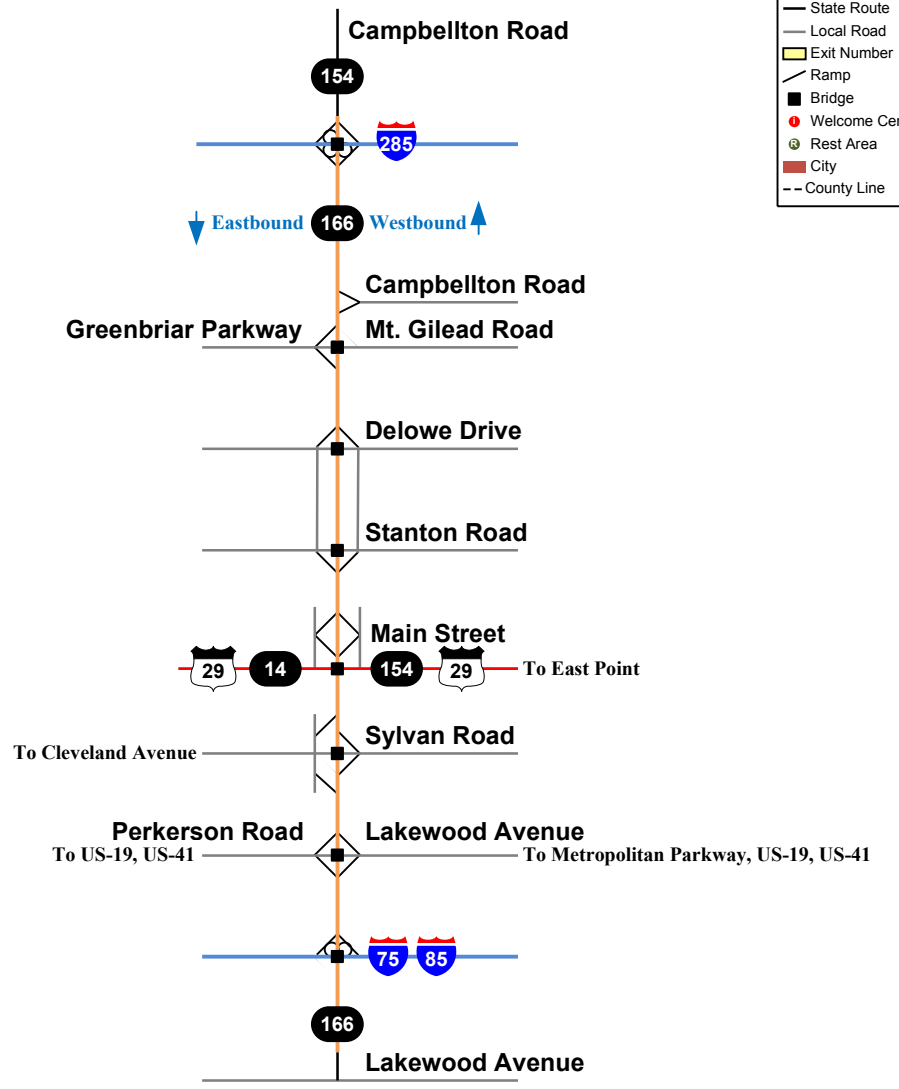

166

Arthur B Langford, Jr. Parkway

FULTON COUNTY

Legend	
	Interstate
	Freeway/Expressway
	US Highway
	State Route
	Local Road
	Exit Number
	Ramp
	Bridge
	Welcome Center
	Rest Area
	City
	County Line

NOTE: This strip map is not drawn to scale or orientation.