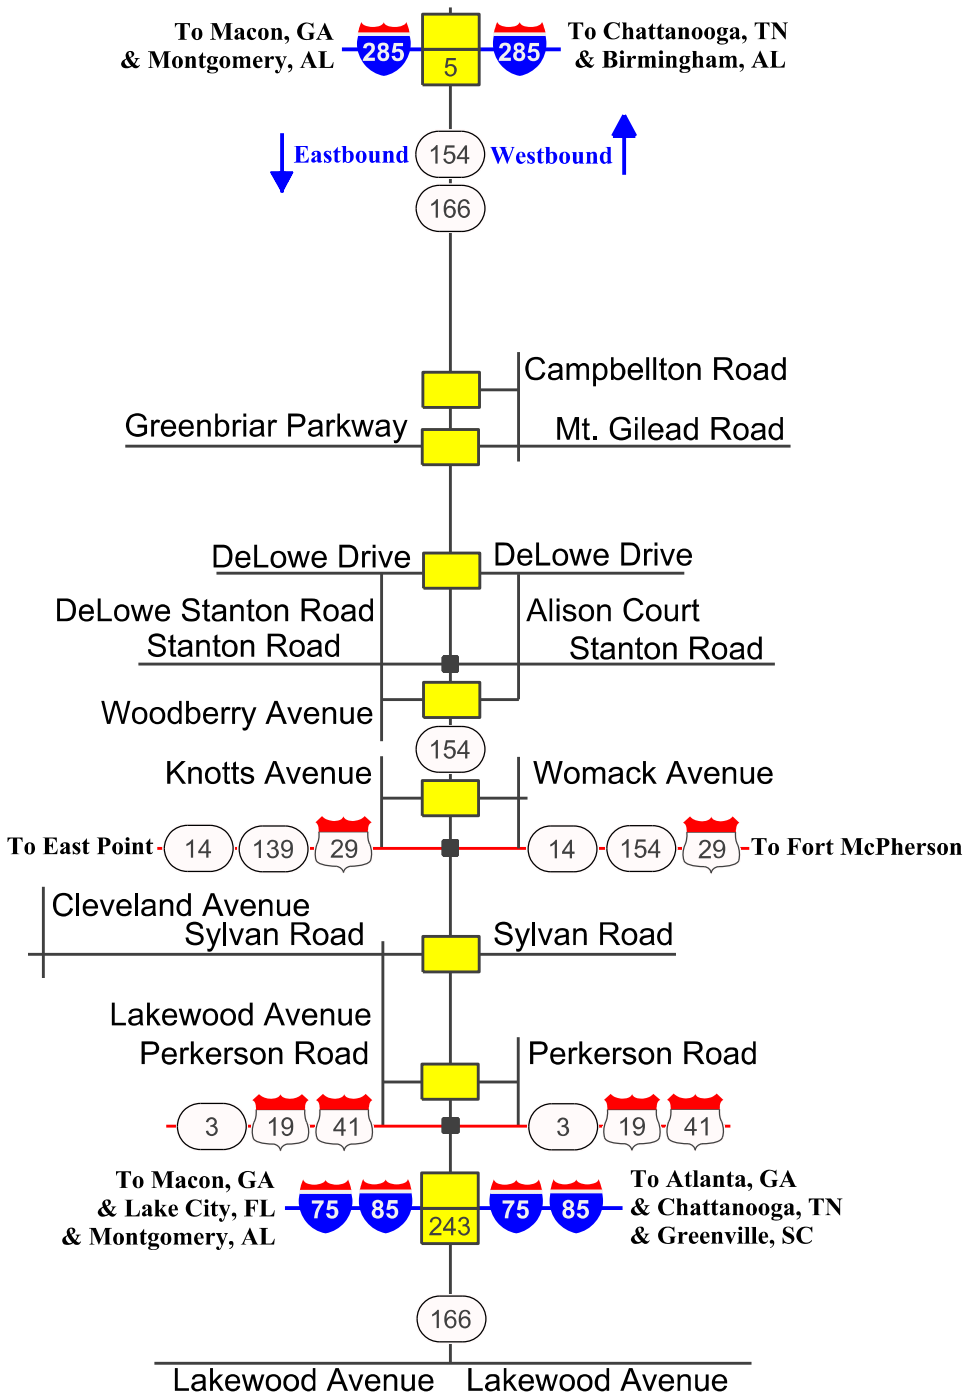

Arthur B Langford Jr Parkway

FULTON COUNTY

Legend	
	Interstate
	Freeway/Expressway
	US Highway
	State Route
	Local Road
	Exit Number
	Welcome Center
	Rest Area
	County Line
	Bridge

NOTE: This strip map is not drawn to scale or orientation.