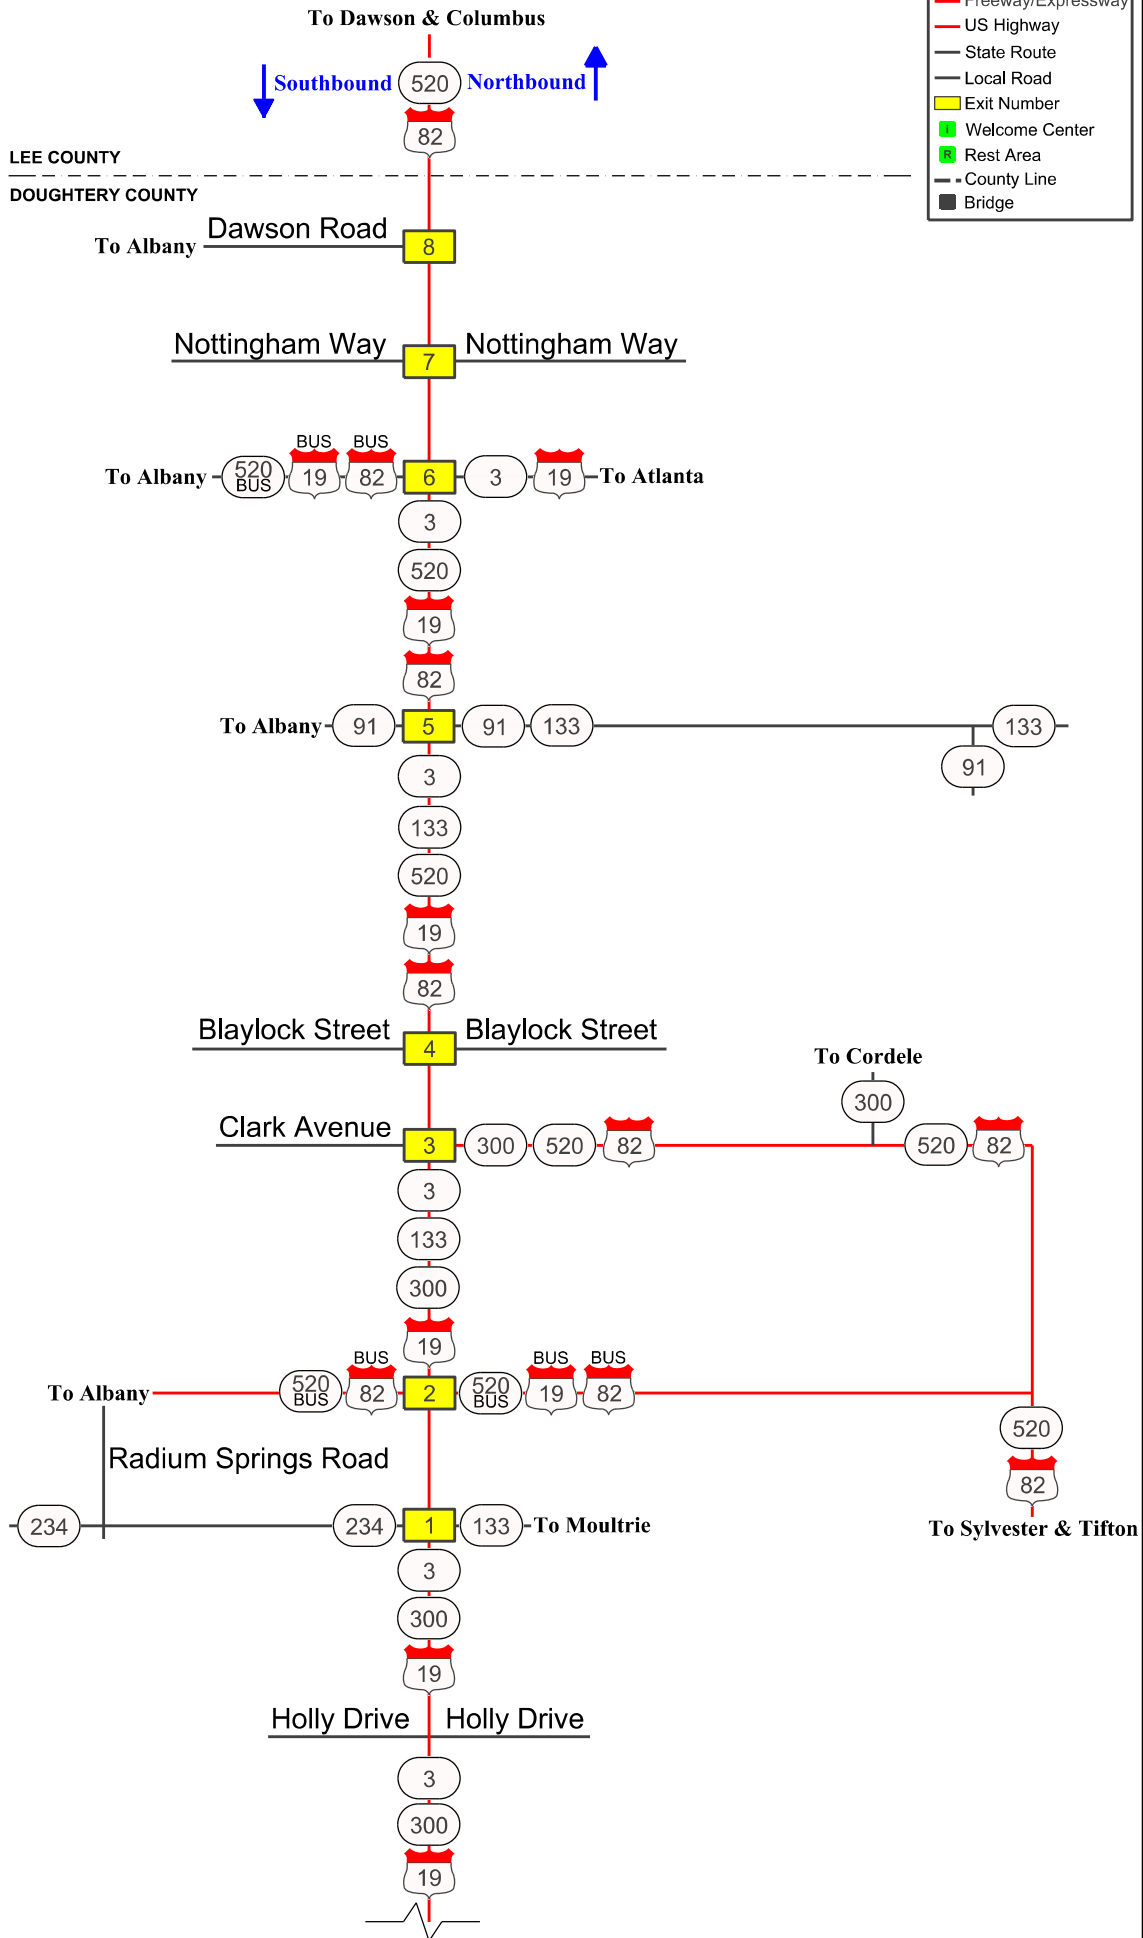

Liberty Expressway

Legend	
	Interstate
	Freeway/Expressway
	US Highway
	State Route
	Local Road
	Exit Number
	Welcome Center
	Rest Area
	County Line
	Bridge

NOTE: This strip map is not drawn to scale or orientation.