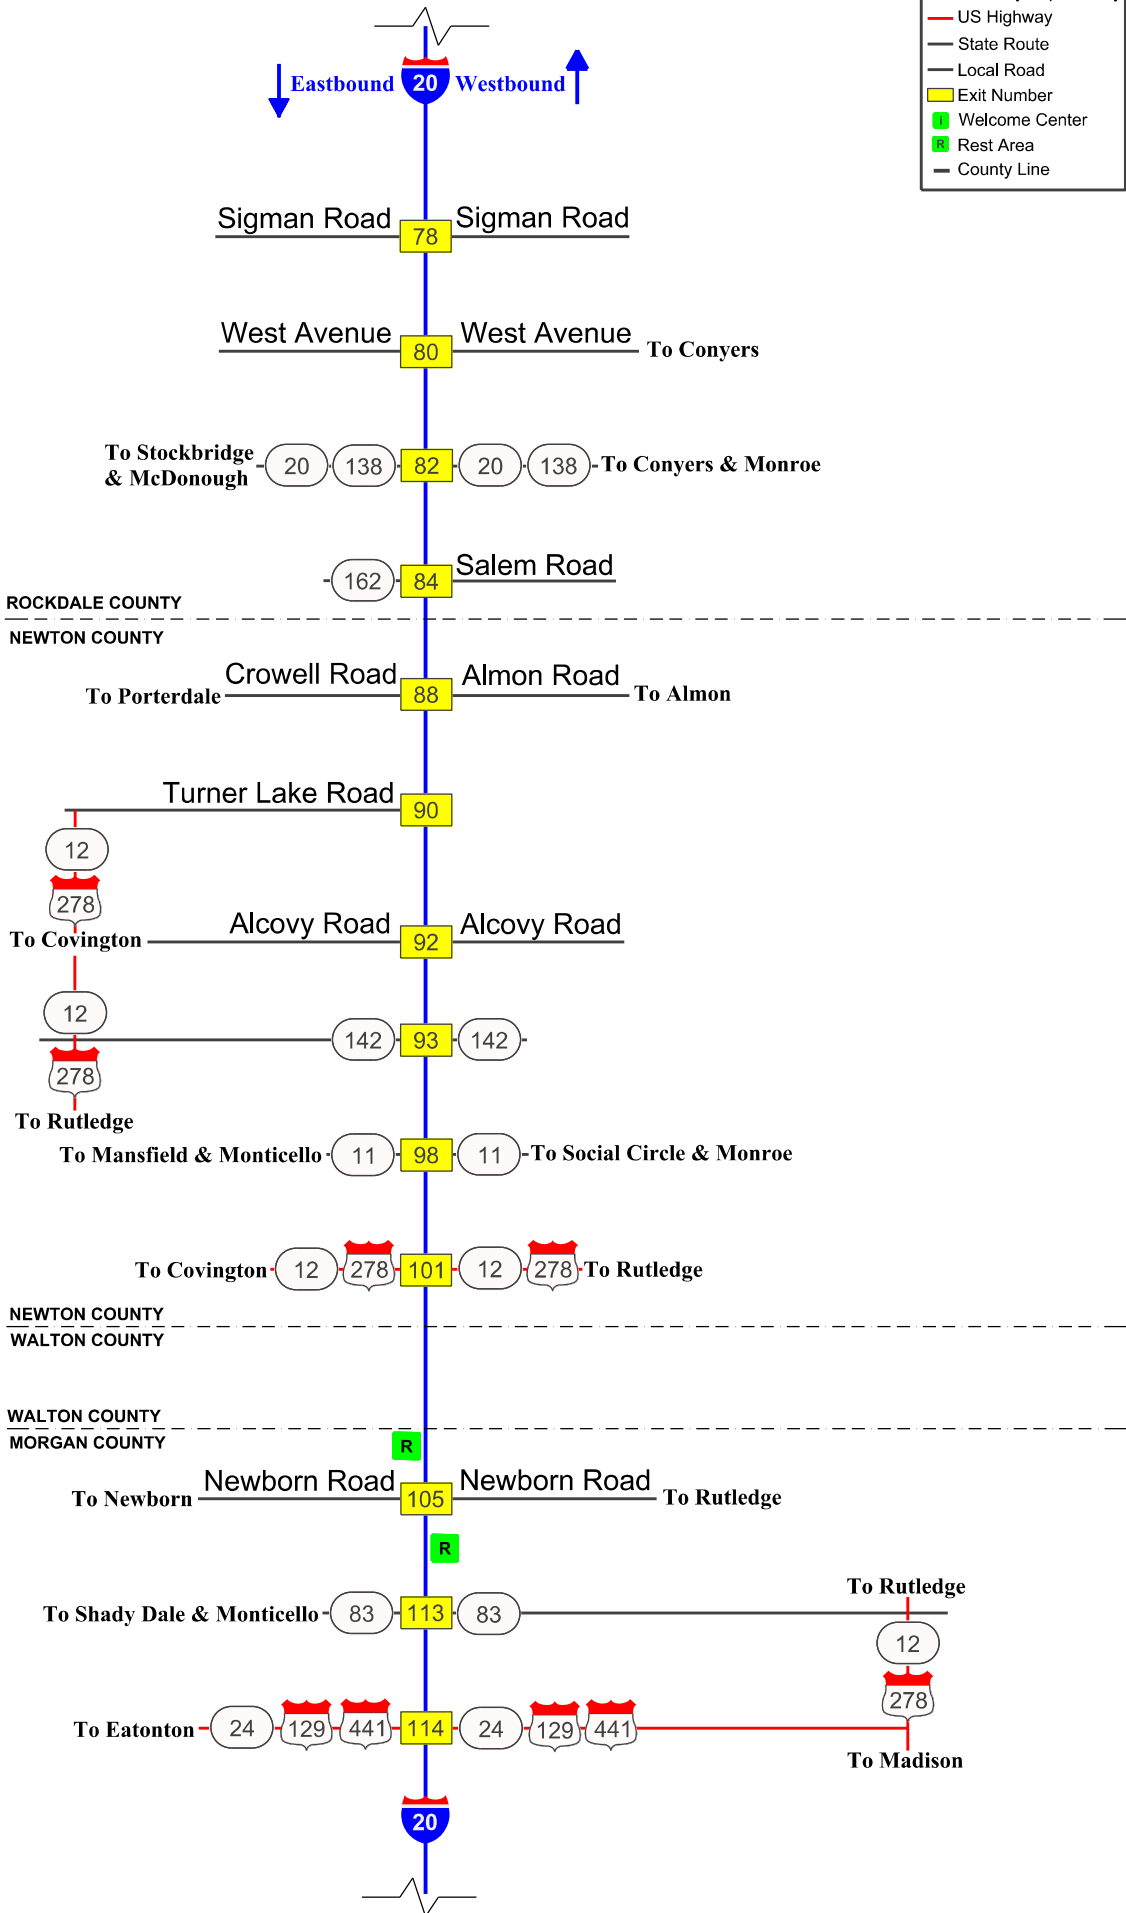

To Newnan (70) 49 (70) To Fulton County Airport

(280) 52 (280) To Marietta

(139) 53 Anderson Avenue

Lake Avenue 53 Lake Avenue

Cascade Avenue 53 Martin Luther King Jr Drive

Langhorn Street 54 Langhorn Street

FULTON COUNTY
DEKALB COUNTY

Maynard Terrace Maynard Terrace

To East Atlanta To East Atlanta

Flat Shoals Road Flat Shoals Road

Gresham Road Gresham Road

Flat Shoals Road Flat Shoals Road

To Panthersville & McDonough To Decatur

Columbia Drive Columbia Drive

Wesley Chapel Road Wesley Chapel Road

Panola Road Panola Road

Lithonia Industrial Boulevard Lithonia Industrial Boulevard

Evans Mill Road Evans Mill Road To Lithonia

Turner Hill Road To Centerville & Snellville

DEKALB COUNTY
ROCKDALE COUNTY

NOTE: This strip map is not drawn to scale or orientation.

Legend	
	Interstate
	Freeway/Expressway
	US Highway
	State Route
	Local Road
	Exit Number
	Welcome Center
	Rest Area
	County Line