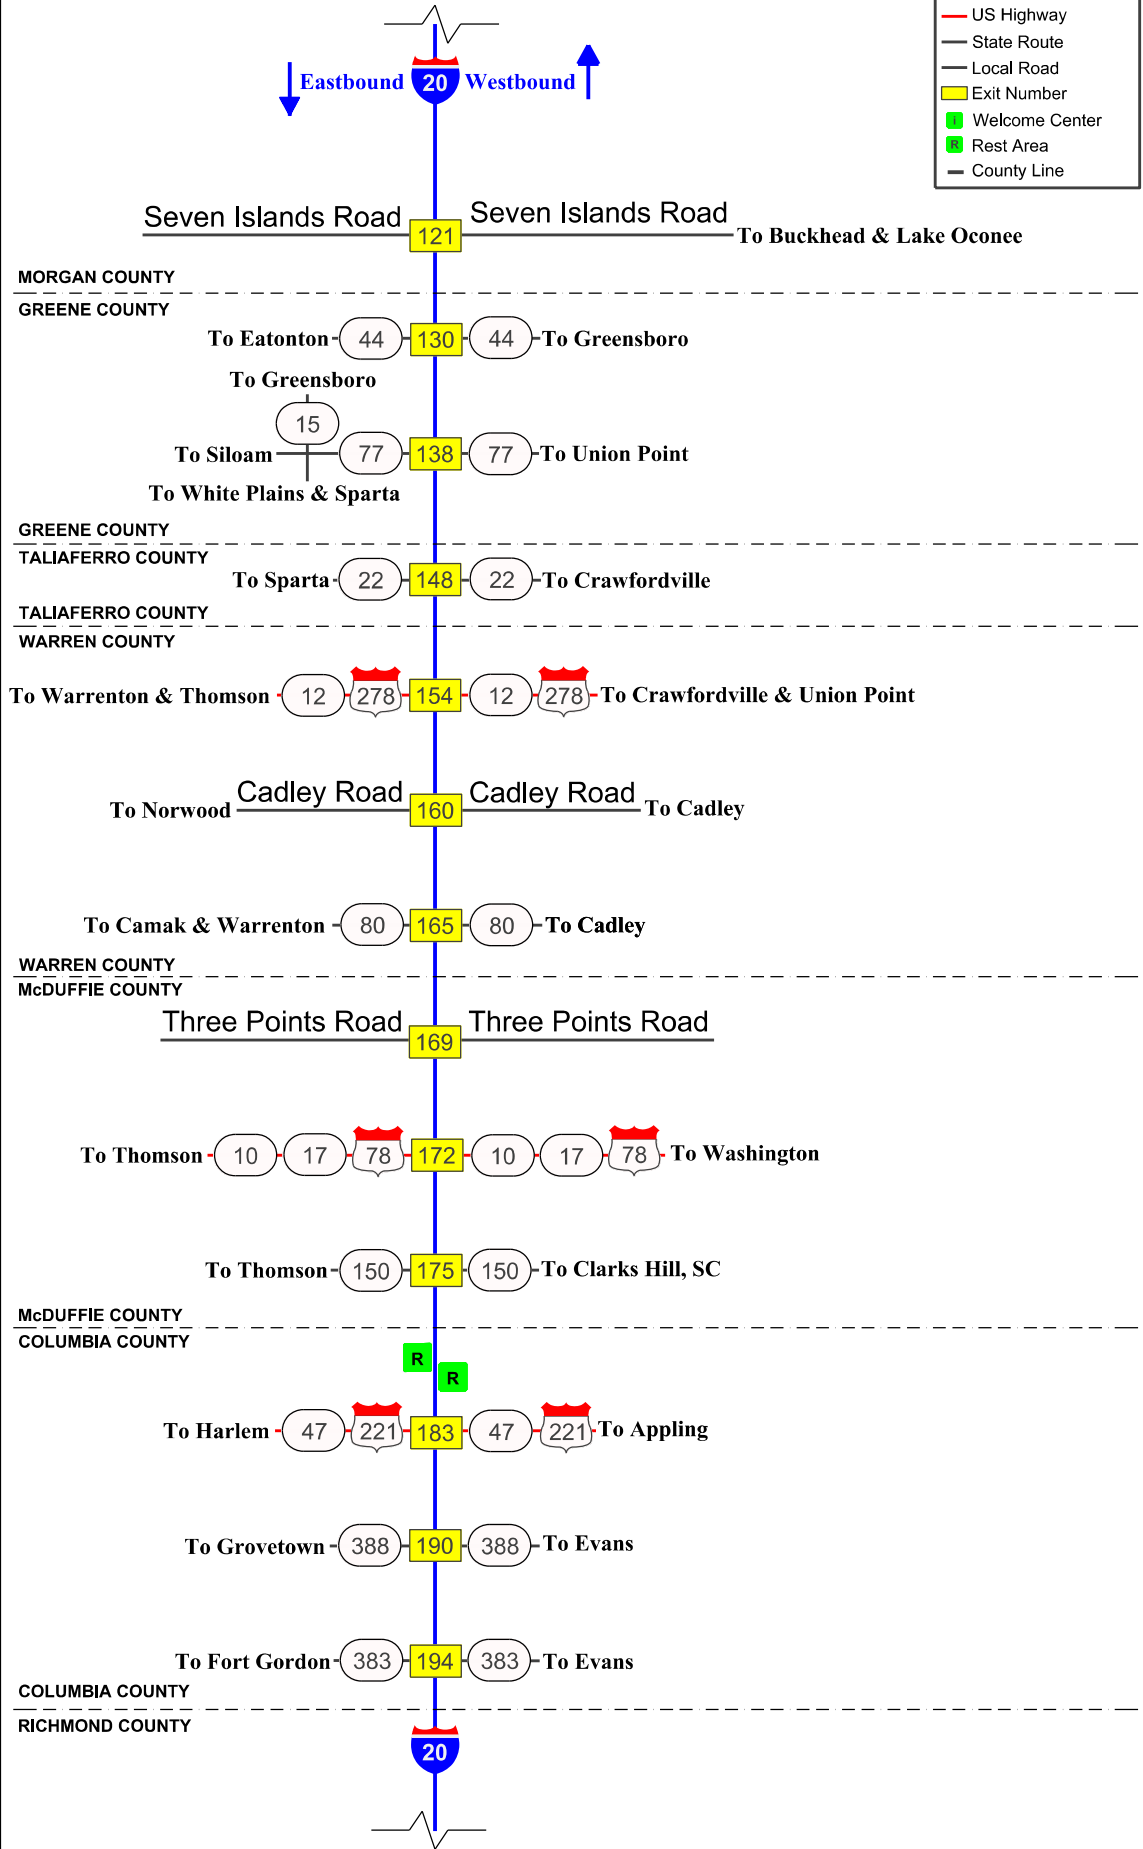

Legend	
	Interstate
	Freeway/Expressway
	US Highway
	State Route
	Local Road
	Exit Number
	Welcome Center
	Rest Area
	County Line

NOTE: This strip map is not drawn to scale or orientation.