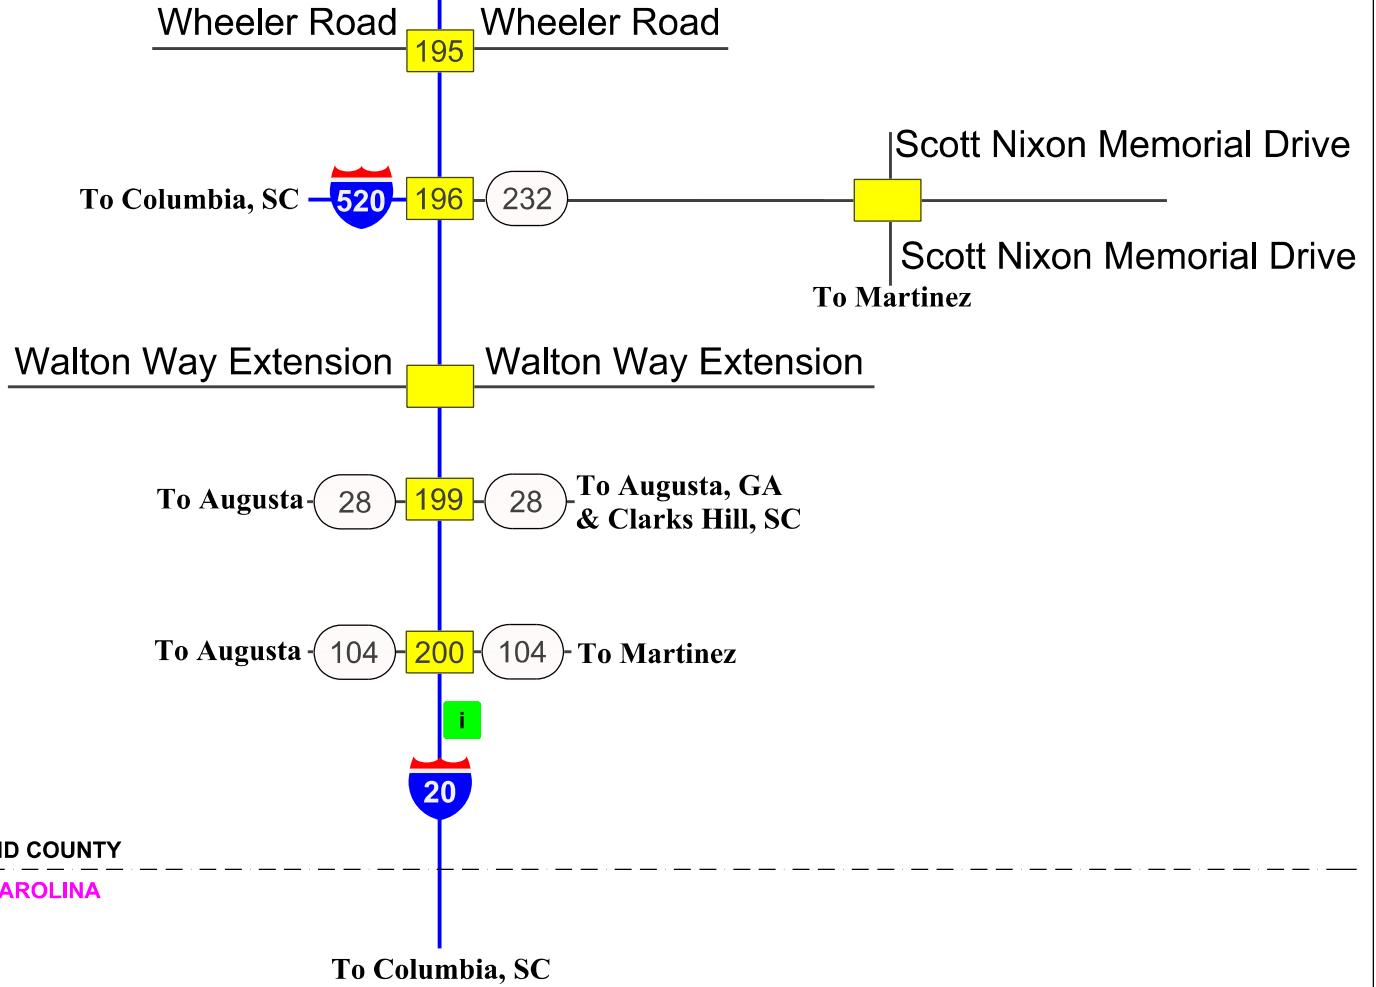

To Newnan (70) 49 (70) To Fulton County Airport

(280) 52 (280) To Marietta

(139) 53 Anderson Avenue

Lake Avenue 53 Lake Avenue

Cascade Avenue 53 Martin Luther King Jr Drive

Langhorn Street 54 Langhorn Street

DEKALB COUNTY
ROCKDALE COUNTY

NOTE: This strip map is not drawn to scale or orientation.

Legend	
	Interstate
	Freeway/Expressway
	US Highway
	State Route
	Local Road
	Exit Number
	Welcome Center
	Rest Area
	County Line

NOTE: This strip map is not drawn to scale or orientation.

Legend	
	Interstate
	Freeway/Expressway
	US Highway
	State Route
	Local Road
	Exit Number
	Welcome Center
	Rest Area
	County Line

NOTE: This strip map is not drawn to scale or orientation.

Legend	
	Interstate
	Freeway/Expressway
	US Highway
	State Route
	Local Road
	Exit Number
	Welcome Center
	Rest Area
	County Line

COLUMBIA COUNTY
RICHMOND COUNTY

NOTE: This strip map is not drawn to scale or orientation.