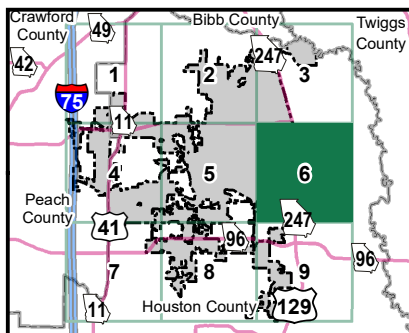

Created by the Office of Transportation Data on 3/30/2026