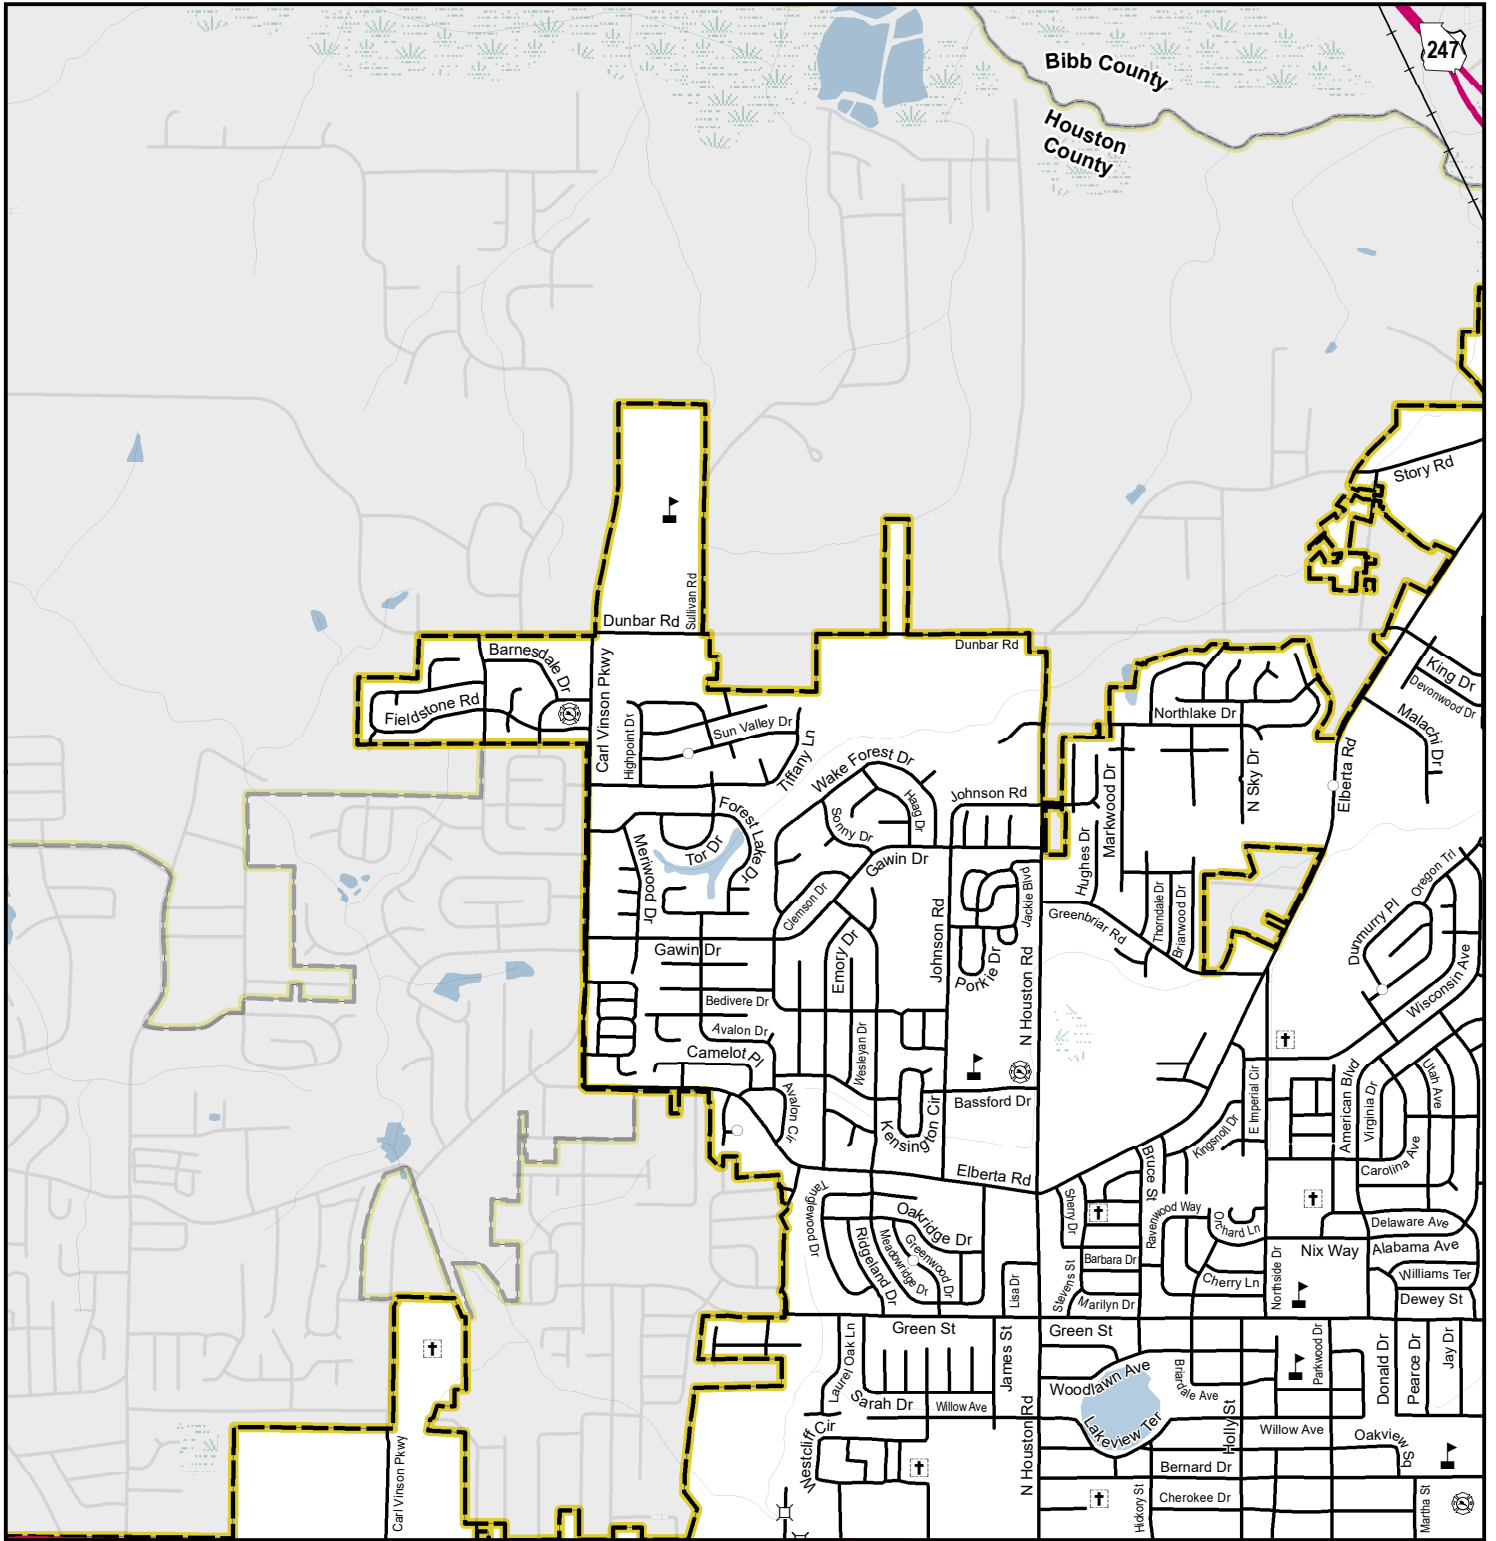

Created by the Office of Transportation Data on 3/30/2026