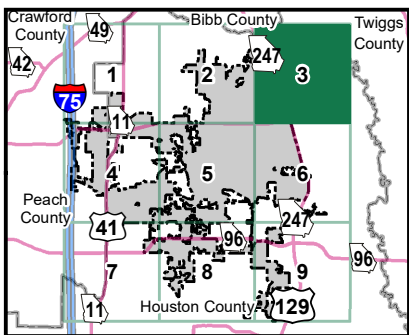

GDOT Georgia Department of Transportation

Created by the Office of Transportation Data on 3/30/2026