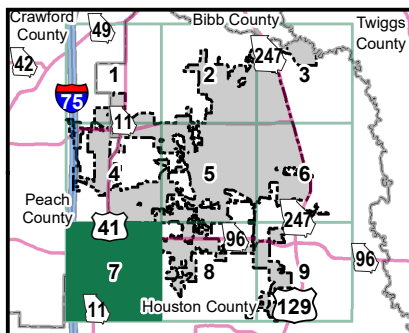

Created by the Office of Transportation Data on 3/30/2026