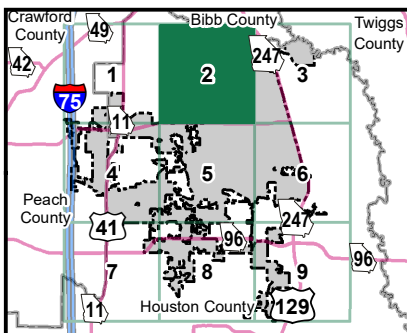

Created by the Office of Transportation Data on 3/30/2026