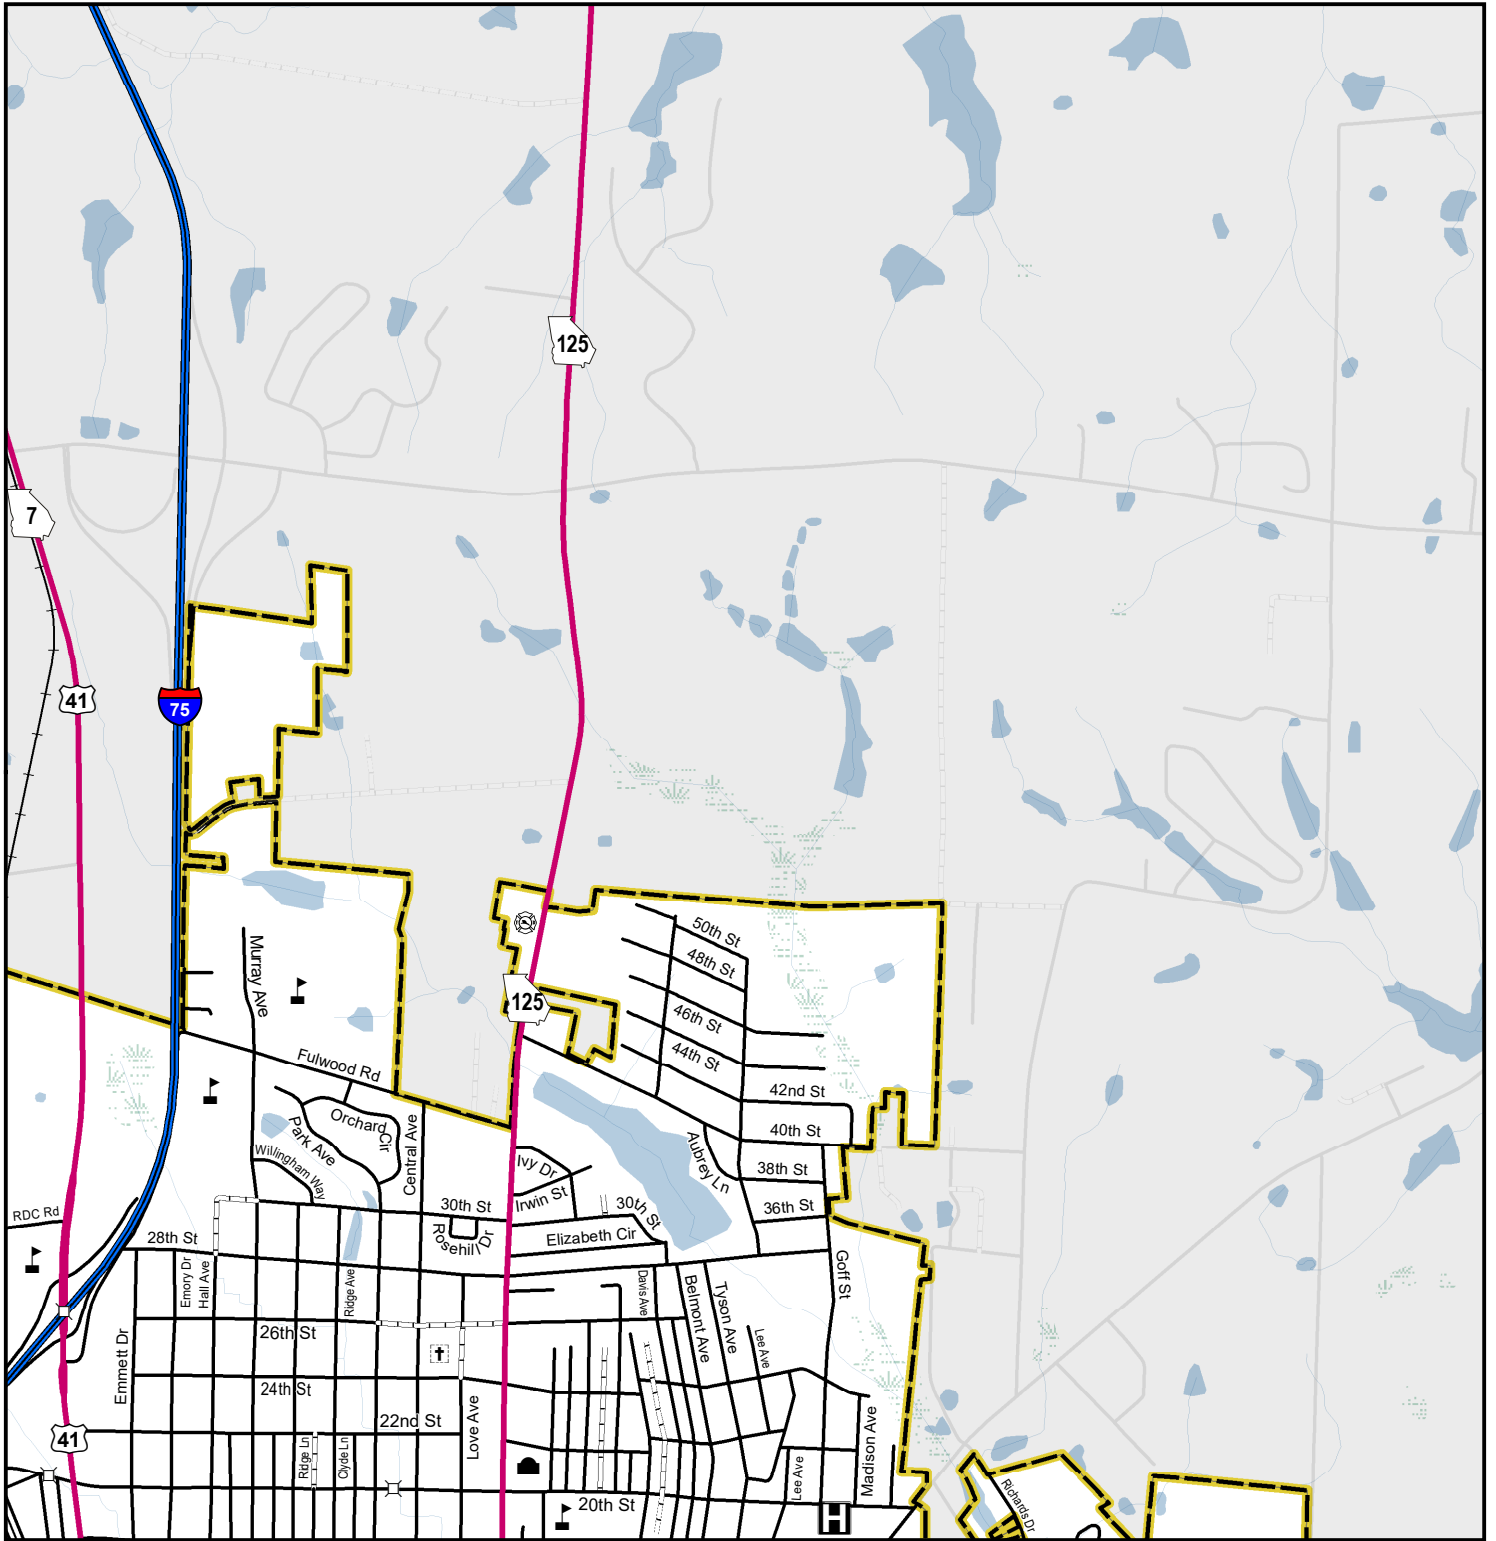

GDOT Georgia Department of Transportation

Created by the Office of Transportation Data on 3/30/2026