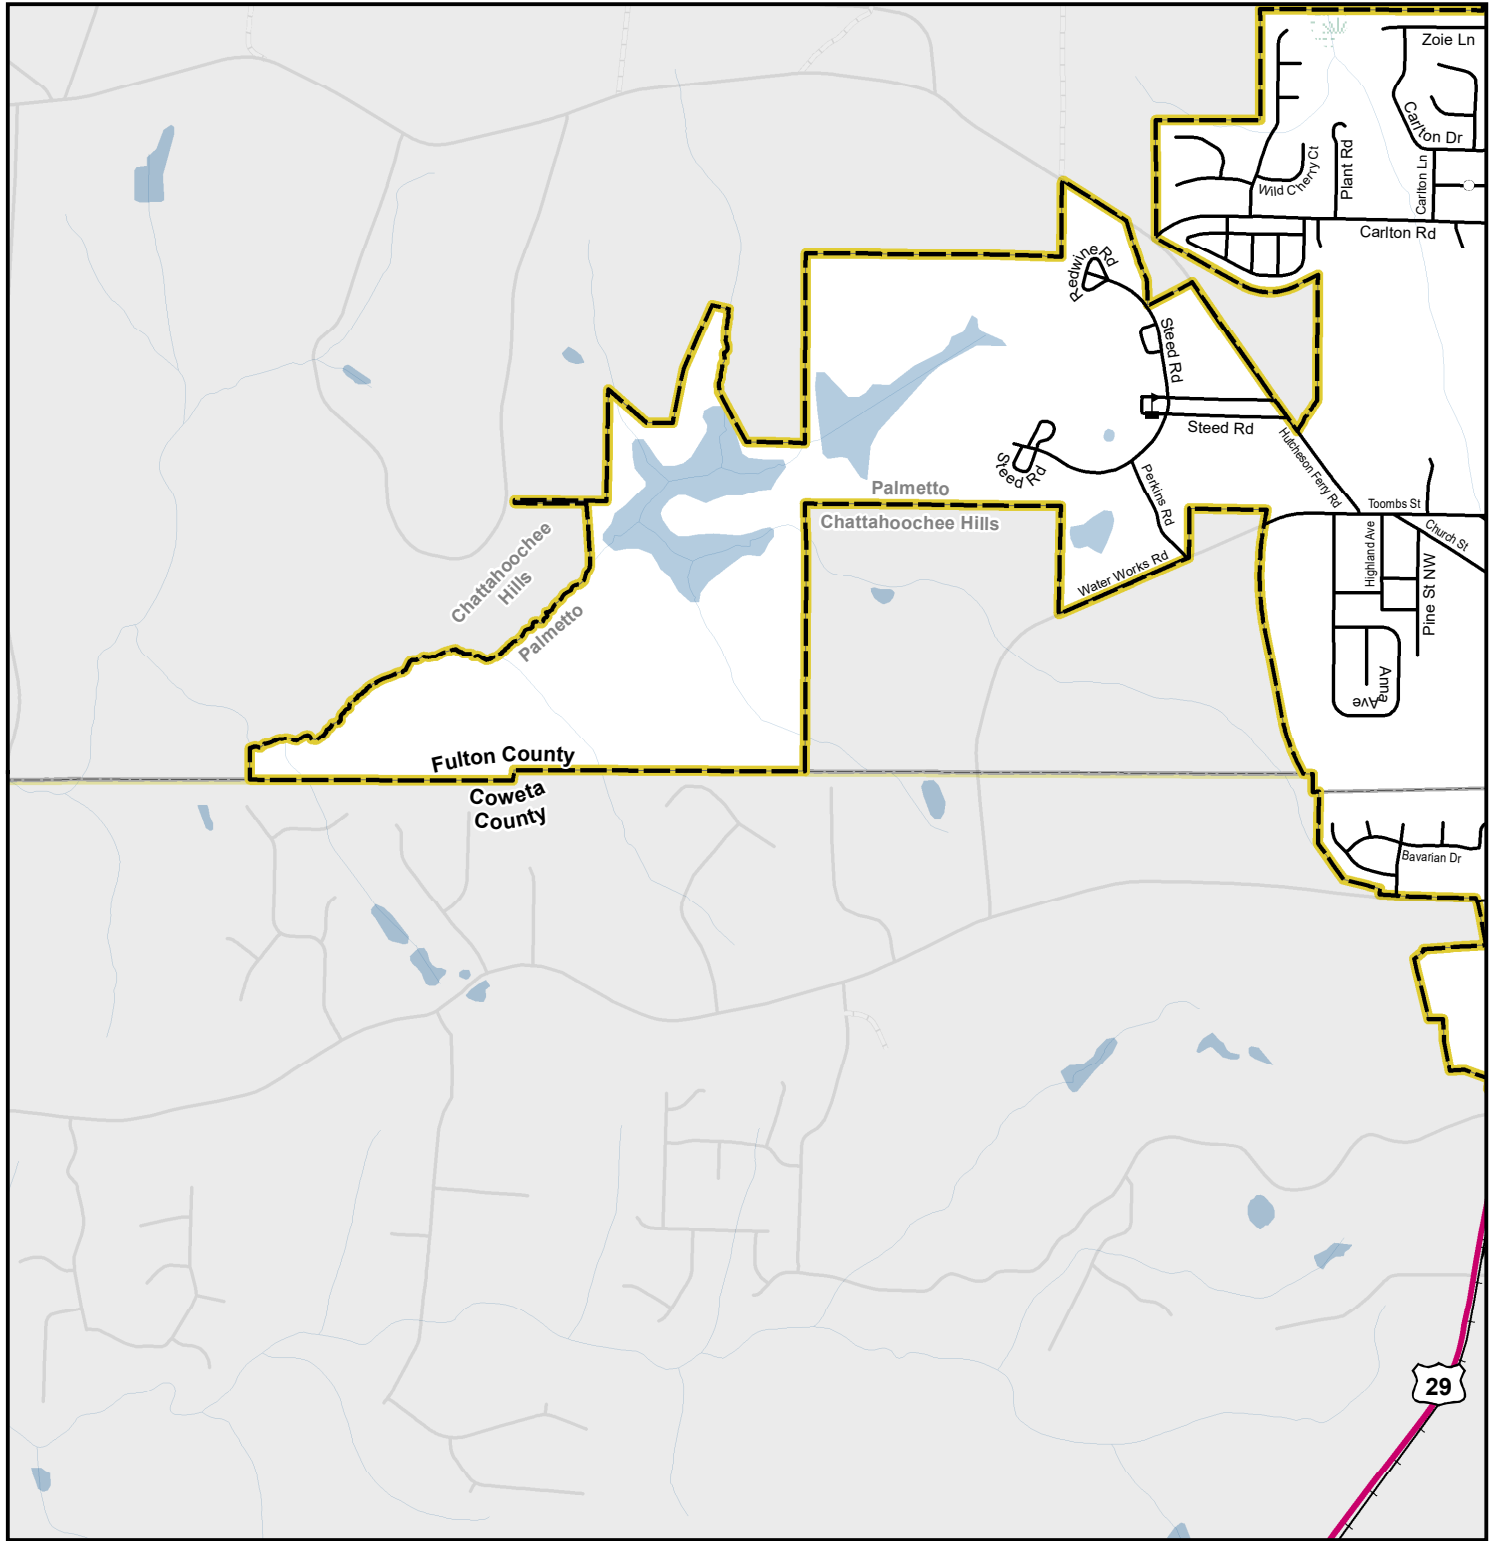

Created by the Office of Transportation Data on 3/31/2026