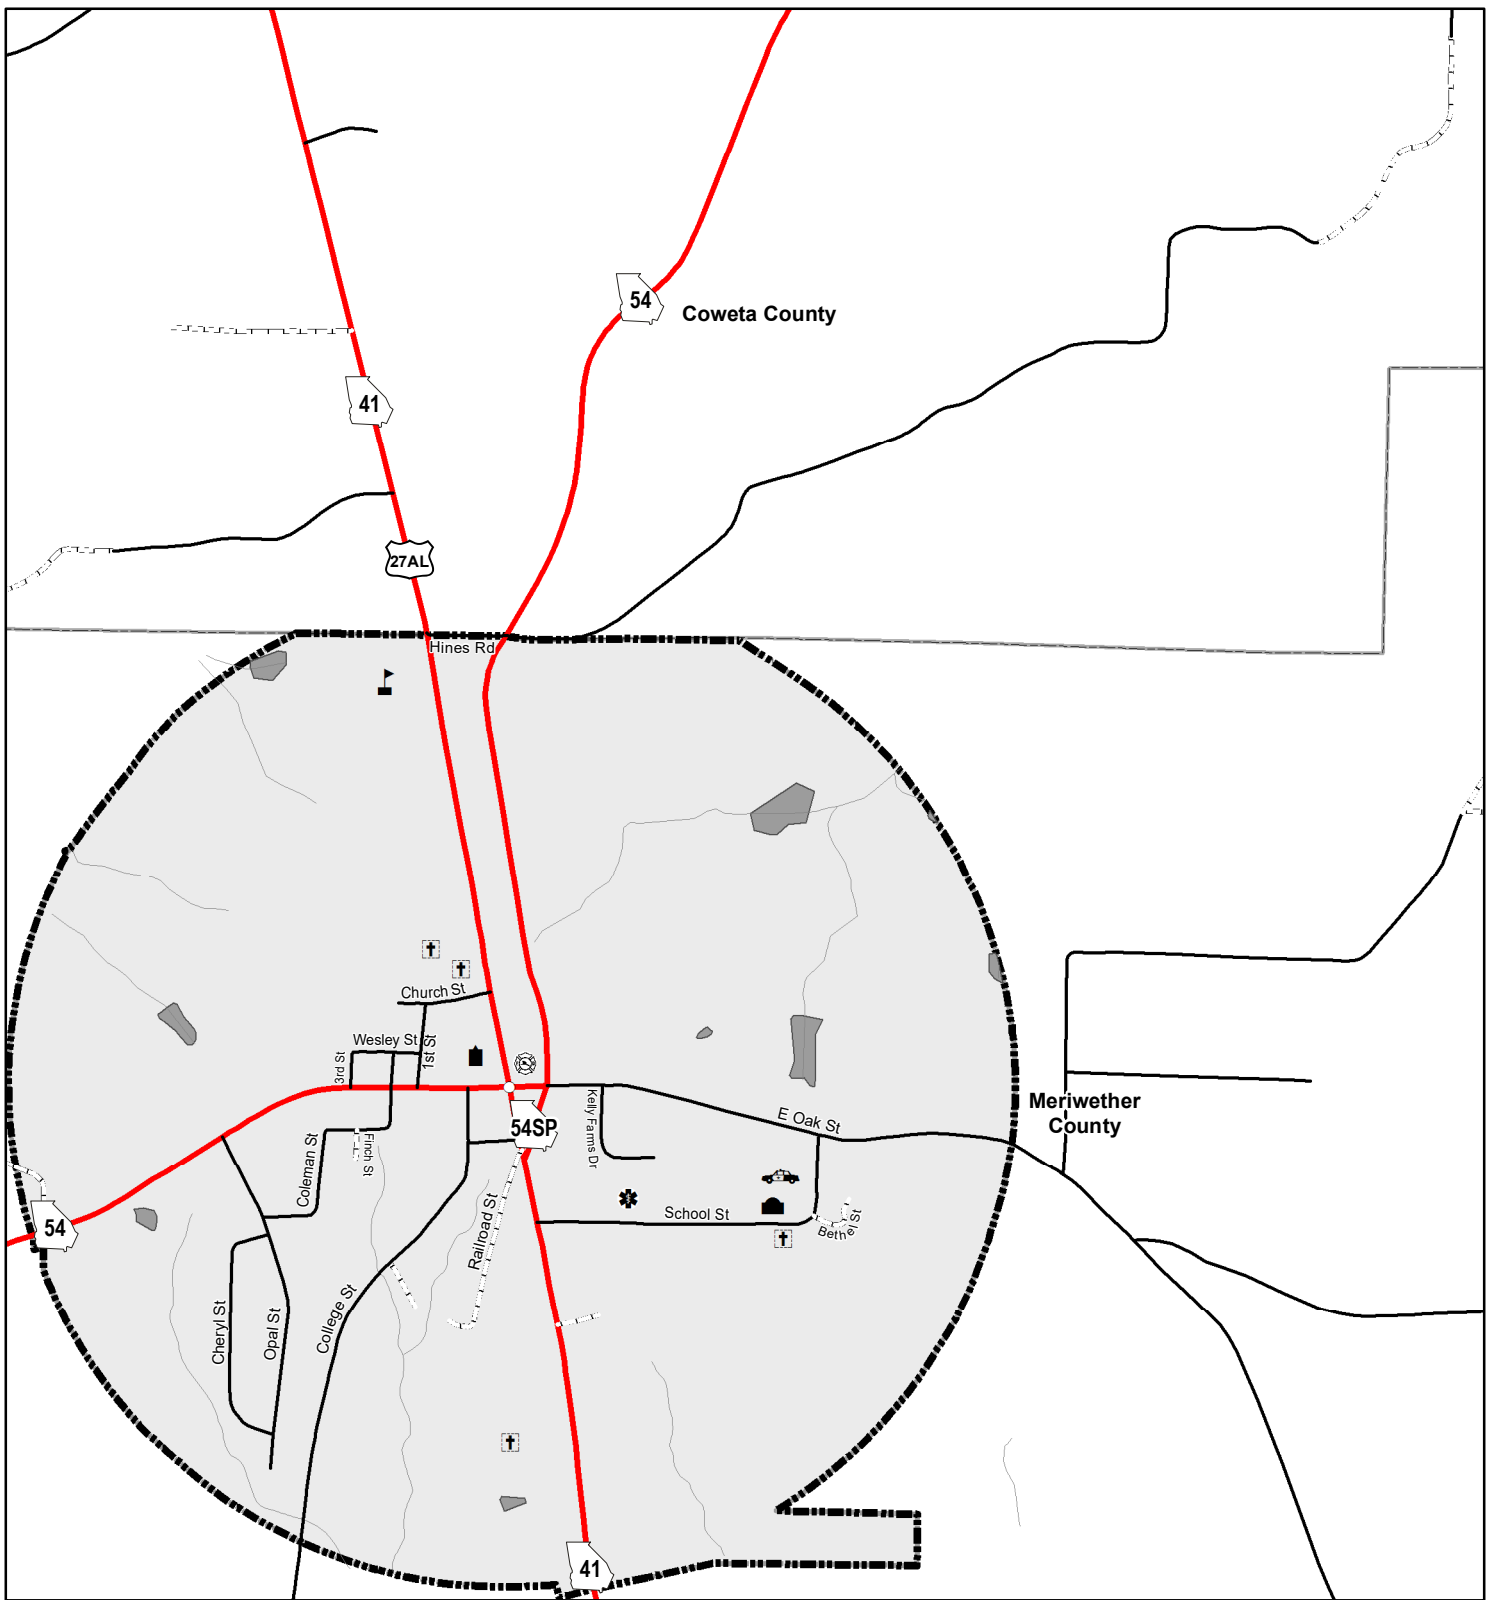

Created by the Office of Transportation Data on 9/11/2025.