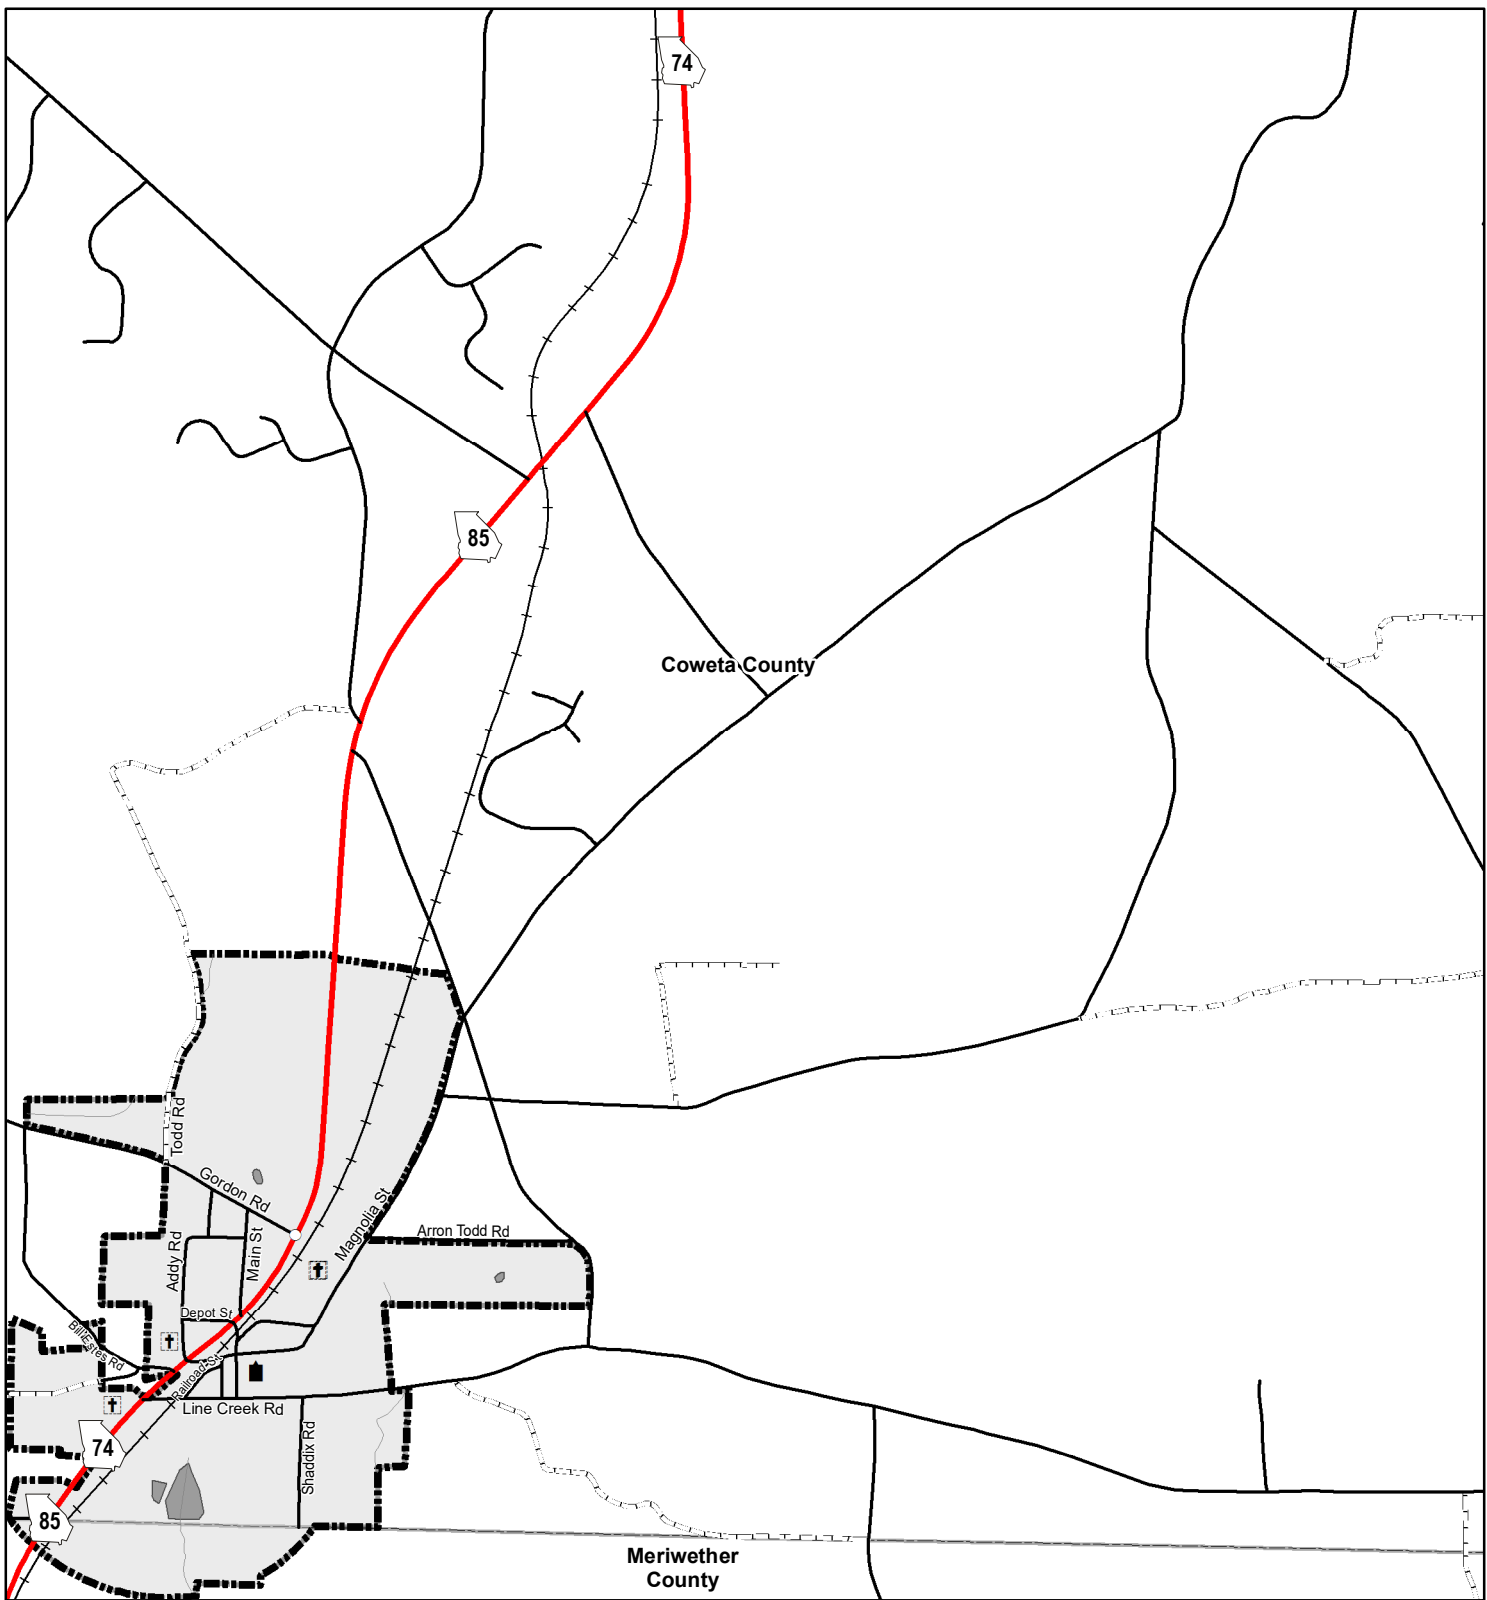

Created by the Office of Transportation Data on 9/11/2025.