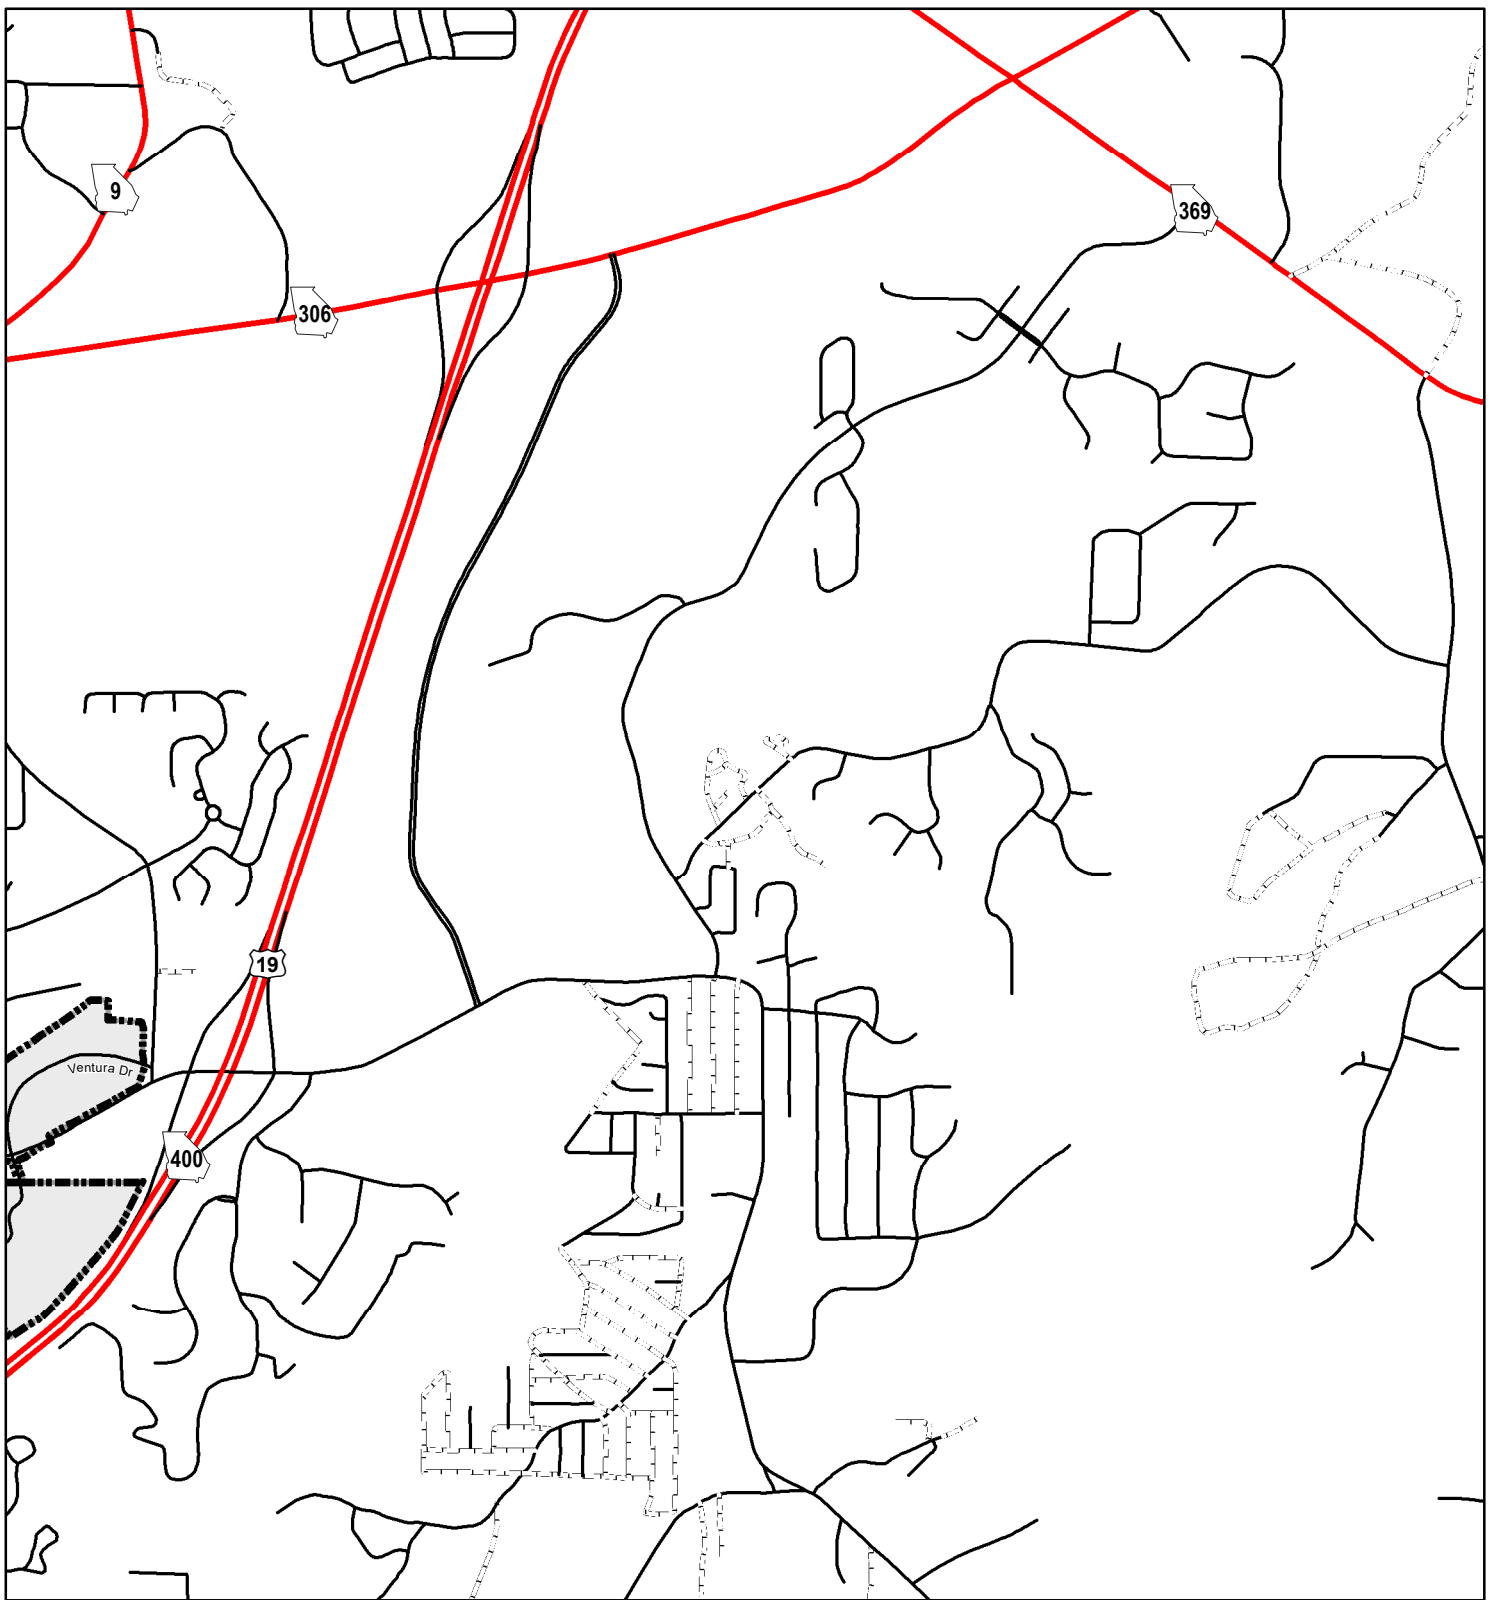

Created by the Office of Transportation Data on 11/1/2022.