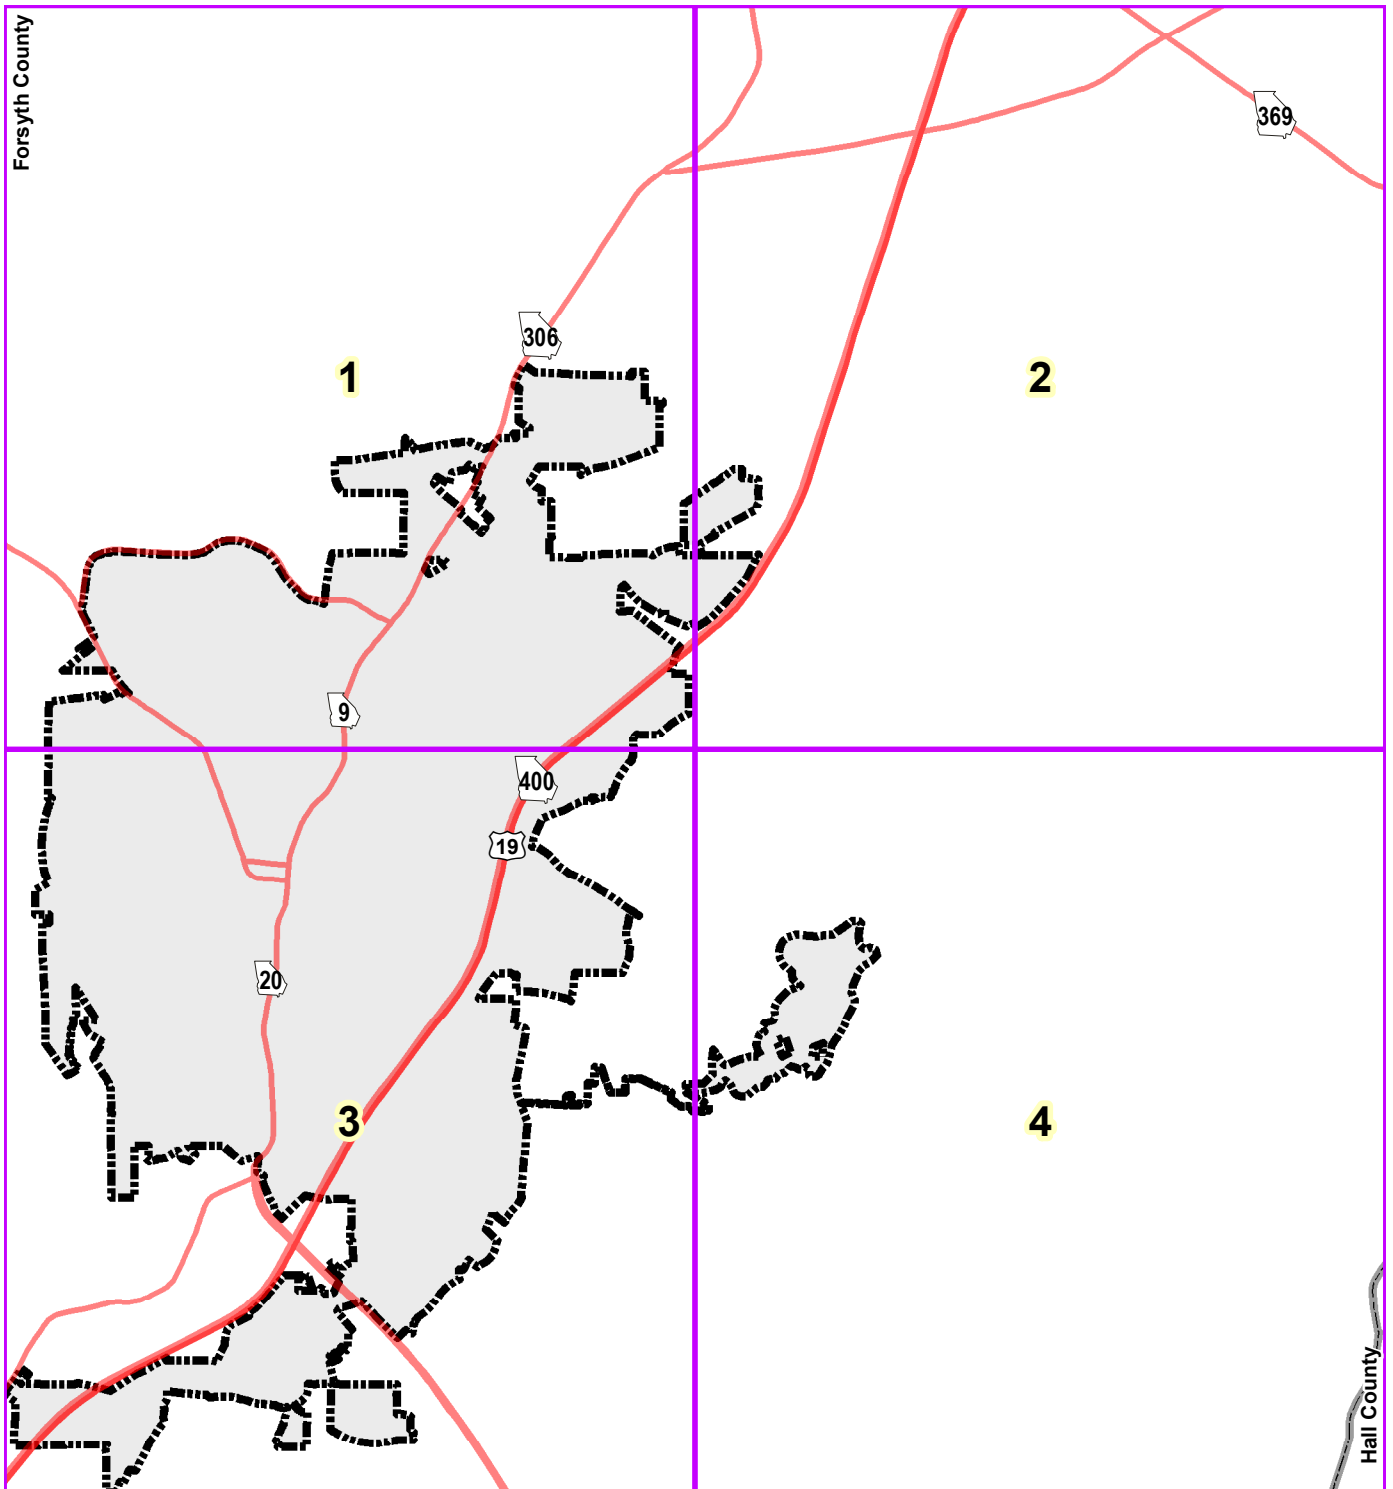

City of Cumming

Represented Mileage: 37 mi
October 2022

The Georgia Department of Transportation makes no representation or warranties, implied or expressed, concerning the accuracy, completeness, reliability, or suitability for any particular purpose of the information and data contained in this map. A list of maps created and maintained by the Georgia Department of Transportation is available on our website's Maps page, <https://www.dot.ga.gov/GDOT/Pages/Maps.aspx>. For a list of our map's data sources, visit <https://www.dot.ga.gov/DriveSmart/MapsData/Documents/DataIndex.pdf>. For more information, contact the GDOT Office of Transportation Data at (404) 347-0701 or send an e-mail to OTDCustomerService@dot.ga.gov.