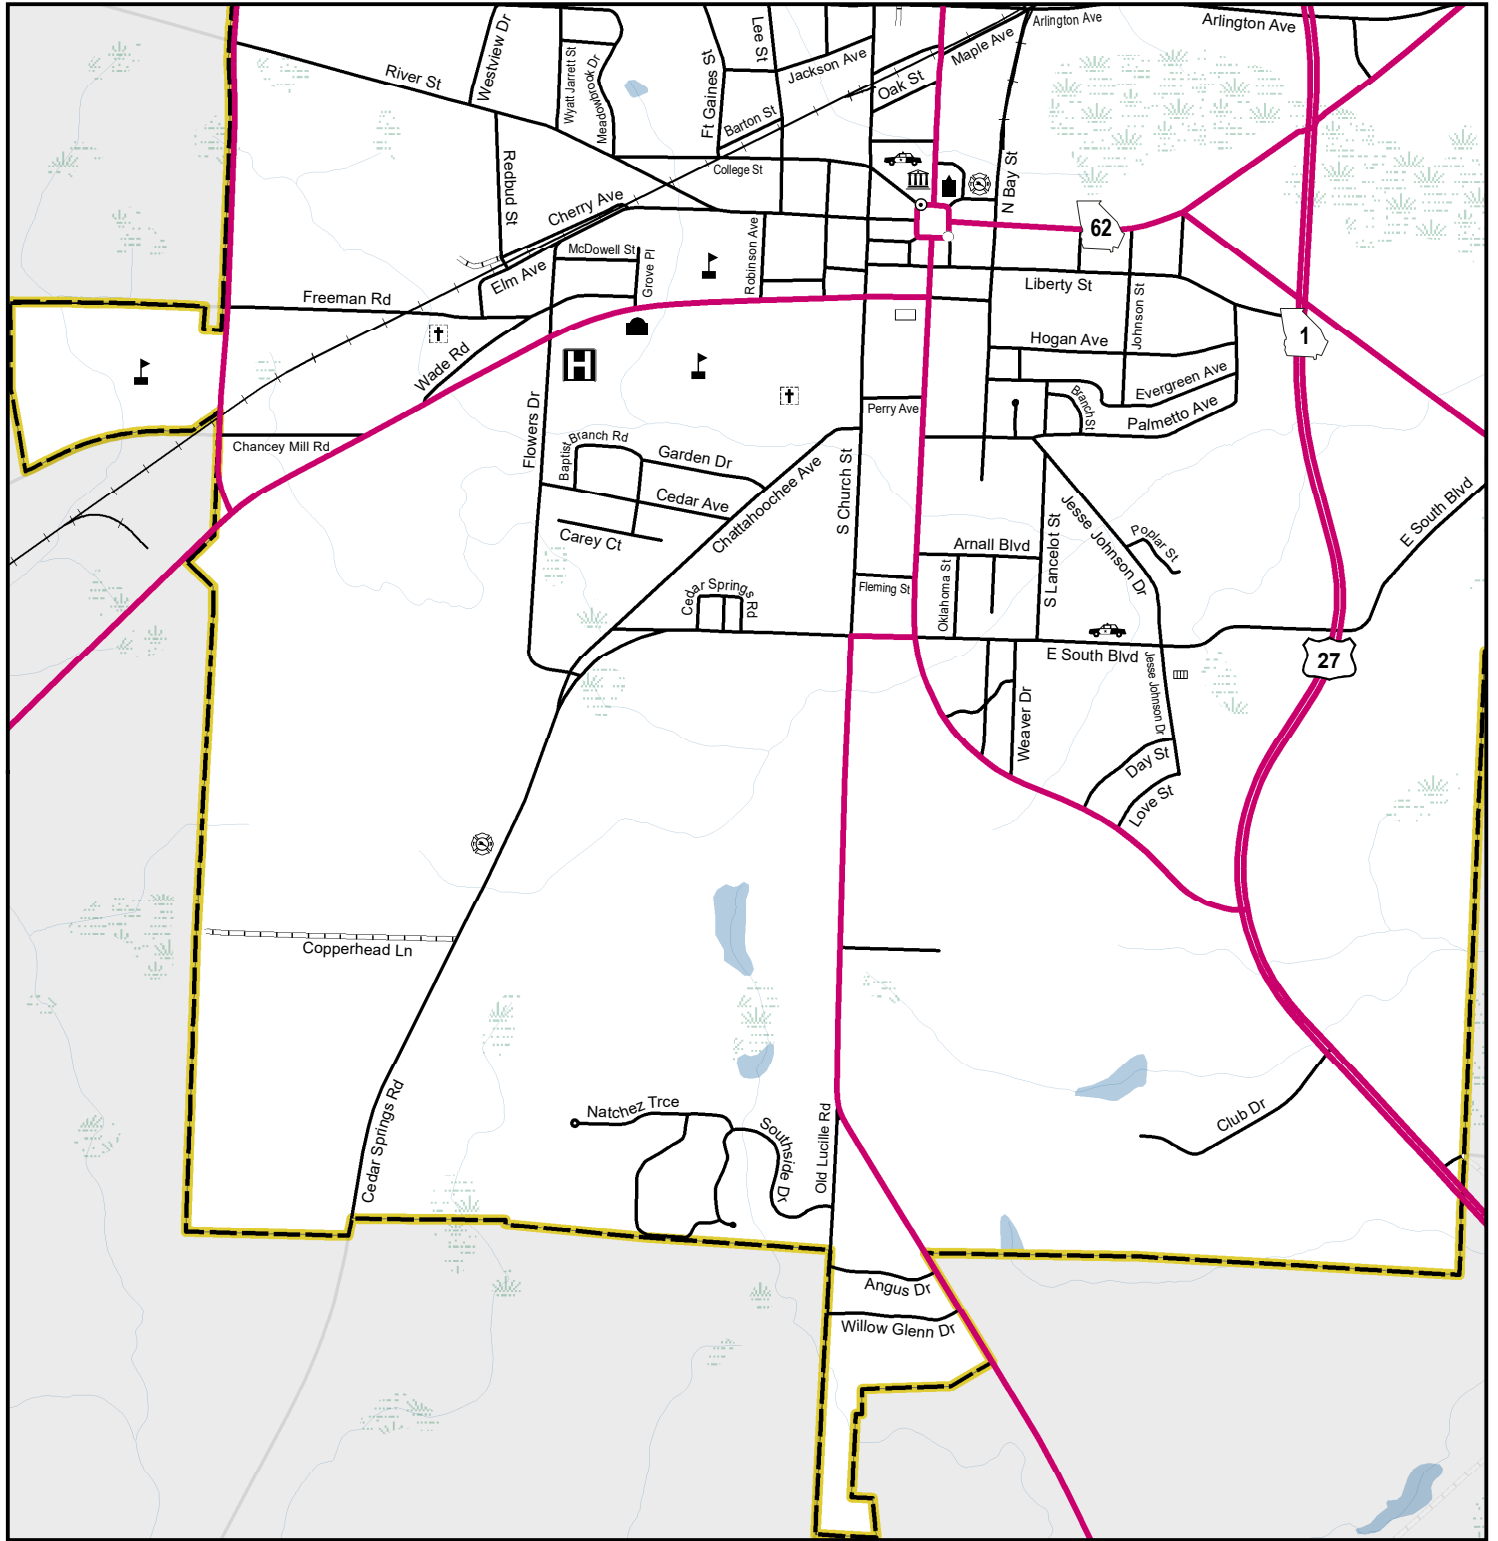

Created by the Office of Transportation Data on 3/30/2026