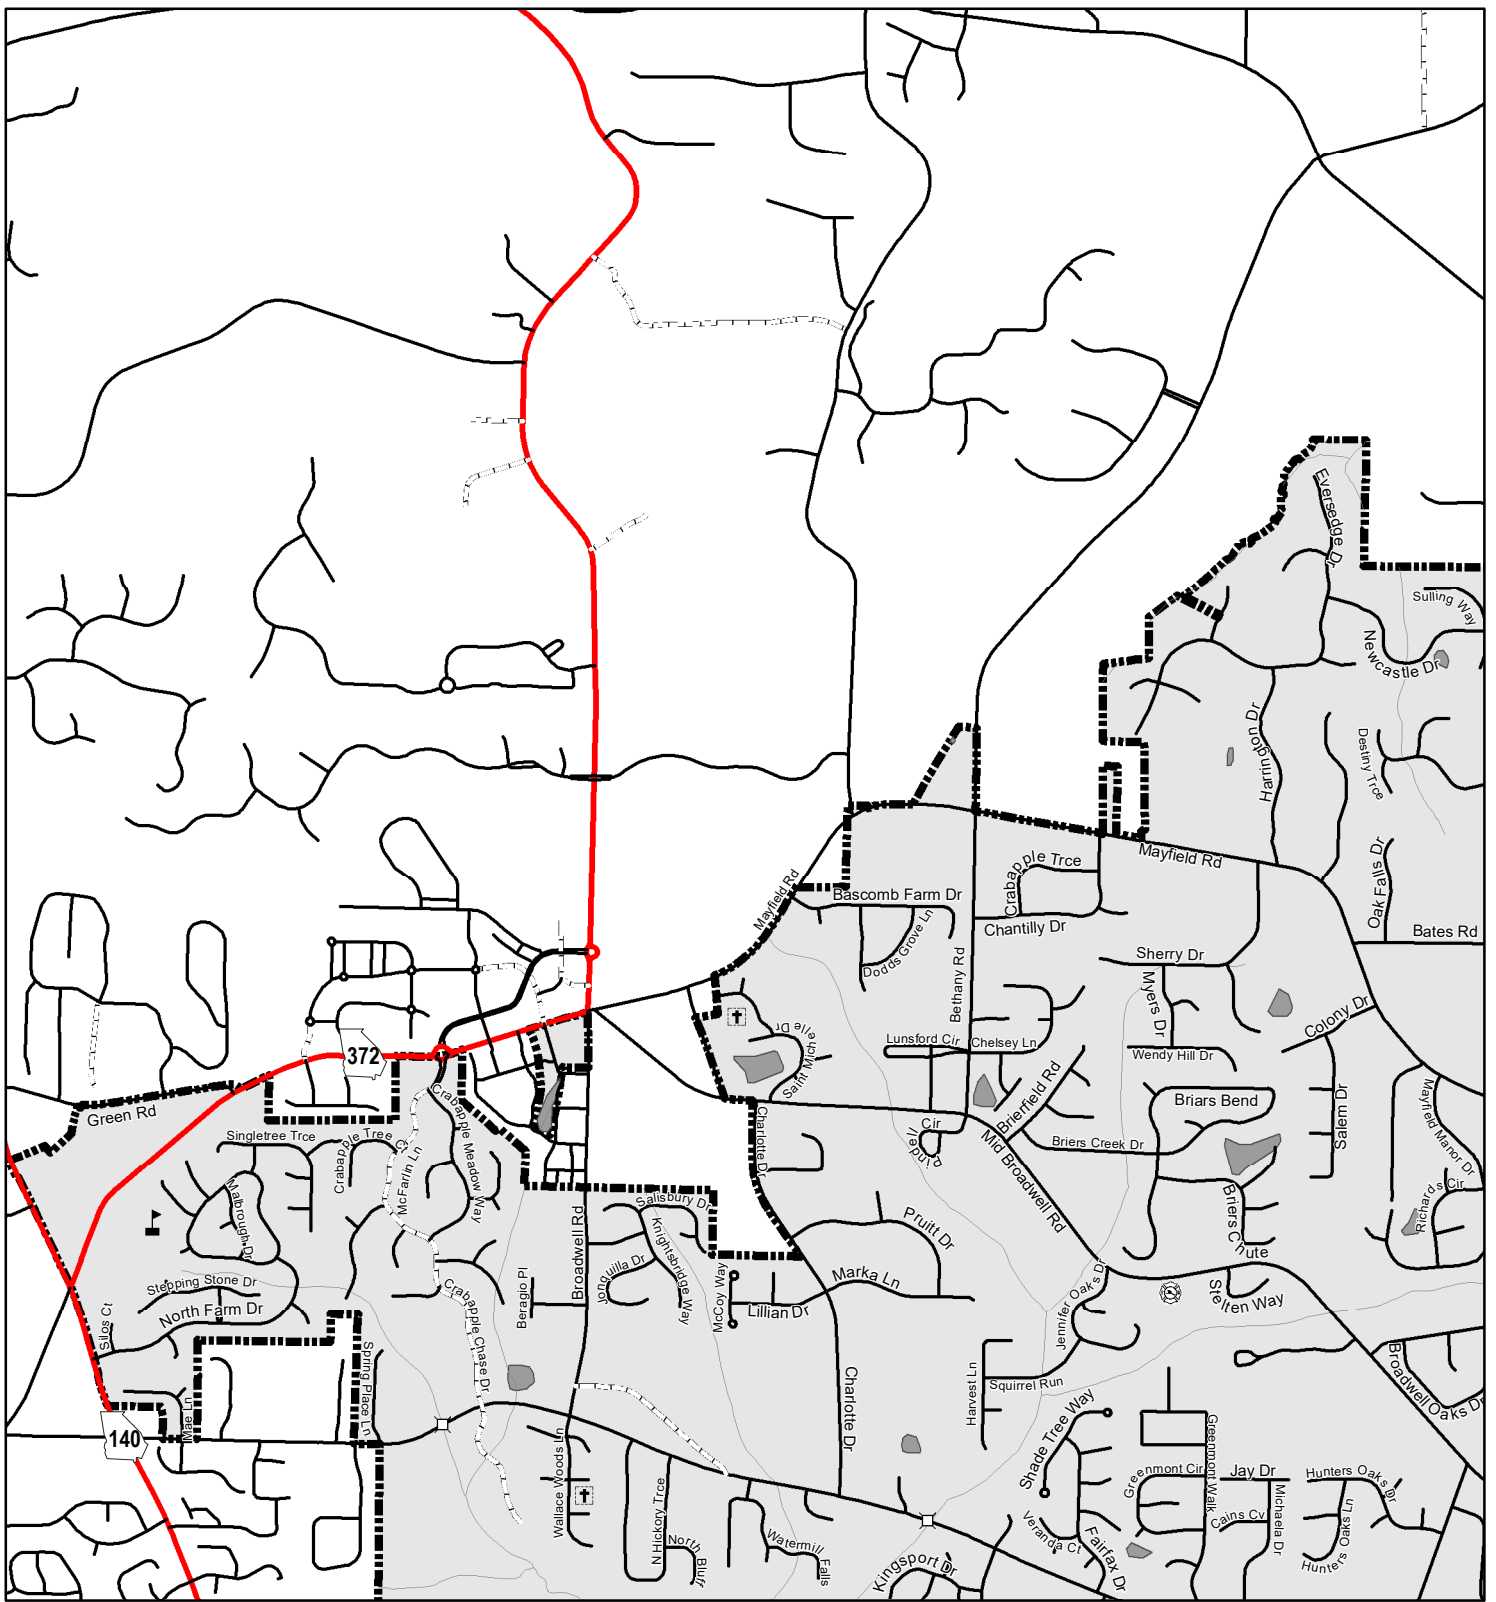

Created by the Office of Transportation Data on 4/19/2024.