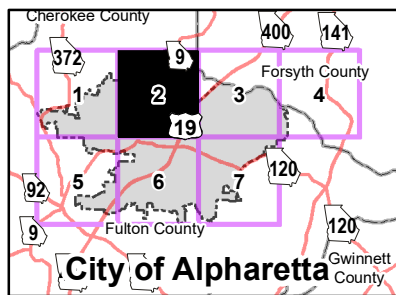

City of Alpharetta

Created by the Office of Transportation Data on 4/19/2024.