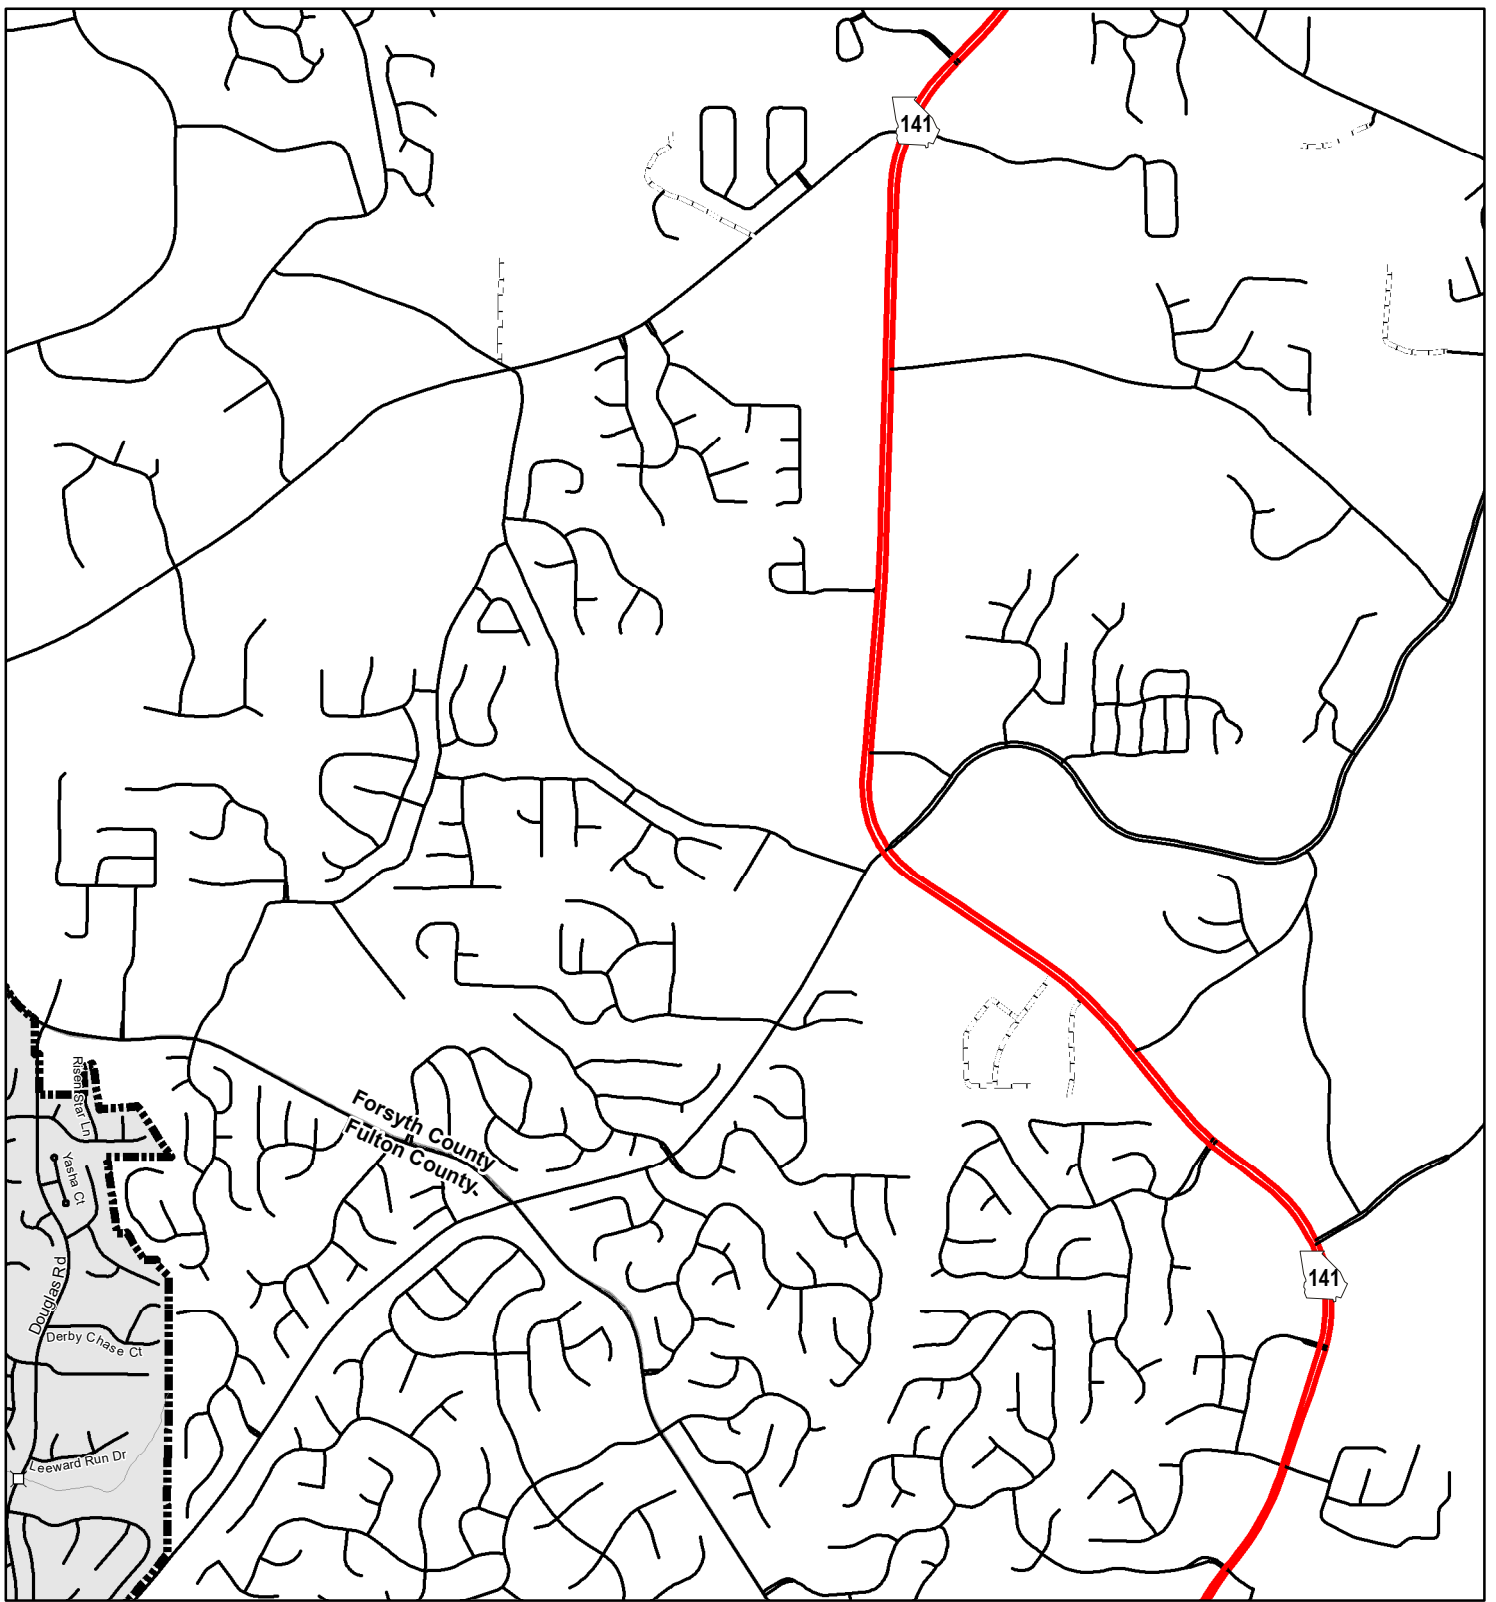

Created by the Office of Transportation Data on 4/19/2024.