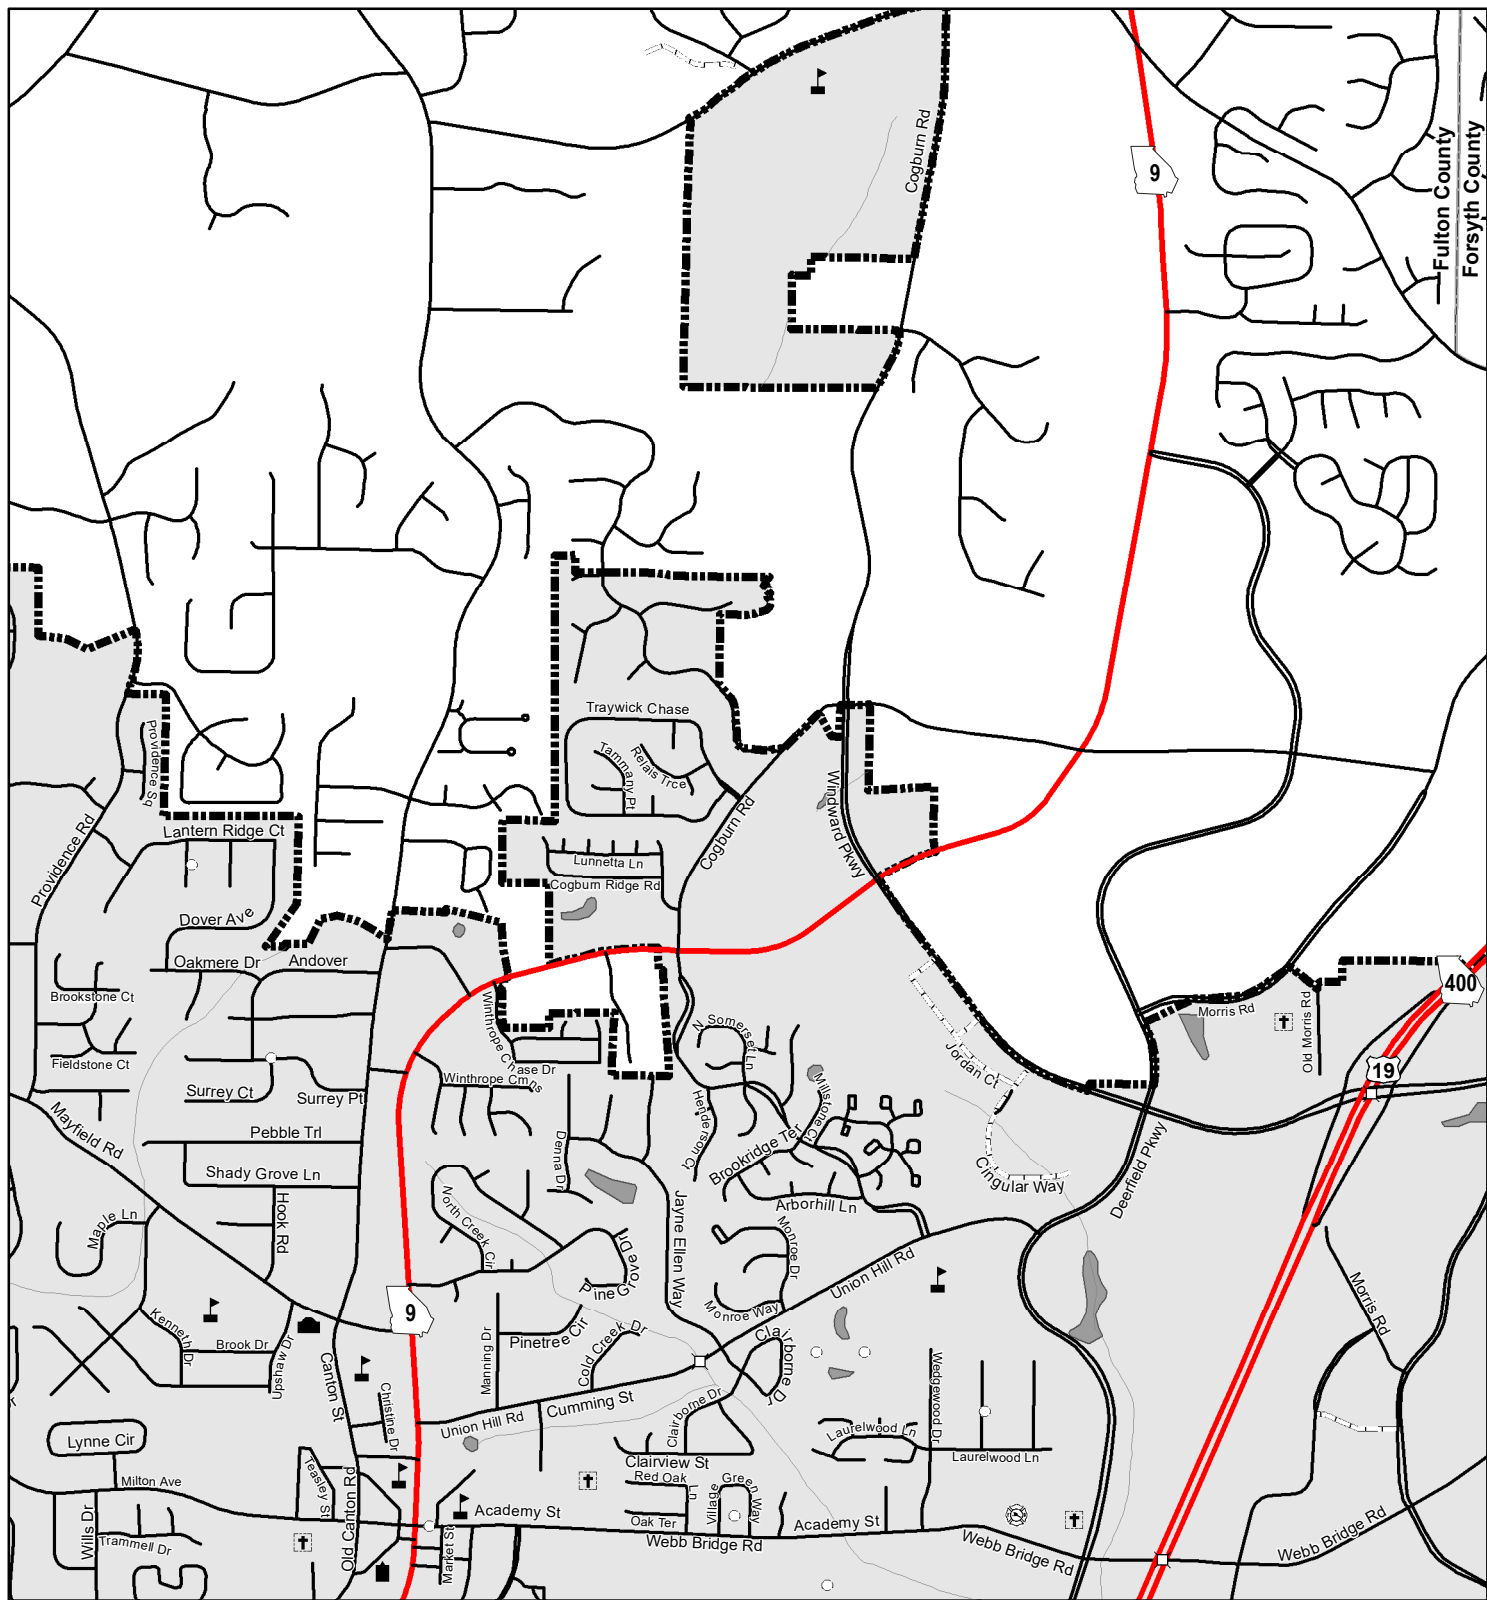

Fulton County
Forsyth County