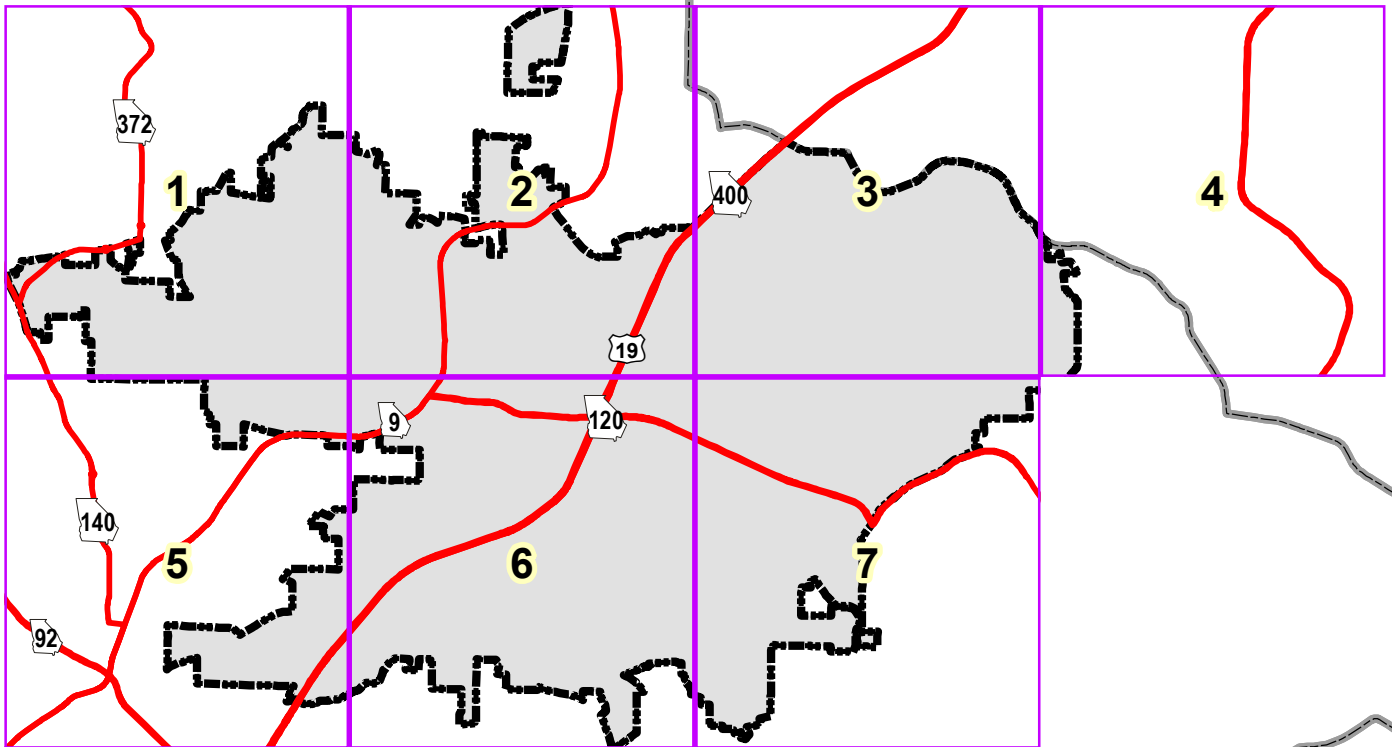

City of Alpharetta

Represented Mileage: 223 mi
April 2024

Cherokee County

Fulton County

Forsyth County

Gwinnett County

The Georgia Department of Transportation makes no representation or warranties, implied or expressed, concerning the accuracy, completeness, reliability, or suitability for any particular purpose of the information and data contained in this map. A list of maps created and maintained by the Georgia Department of Transportation is available on our website's Maps page, <https://www.dot.ga.gov/GDOT/Pages/Maps.aspx>. For a list of our map's data sources, visit <https://www.dot.ga.gov/DriveSmart/MapsData/Documents/DataIndex.pdf>. For more information, contact the GDOT Office of Transportation Data at (404) 347-0701 or send an e-mail to OTDCustomerService@dot.ga.gov.