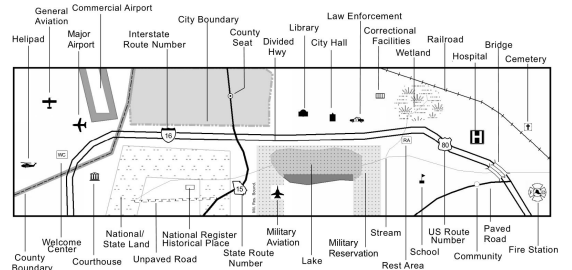

Created by the Office of Transportation Data on 4/19/2024.