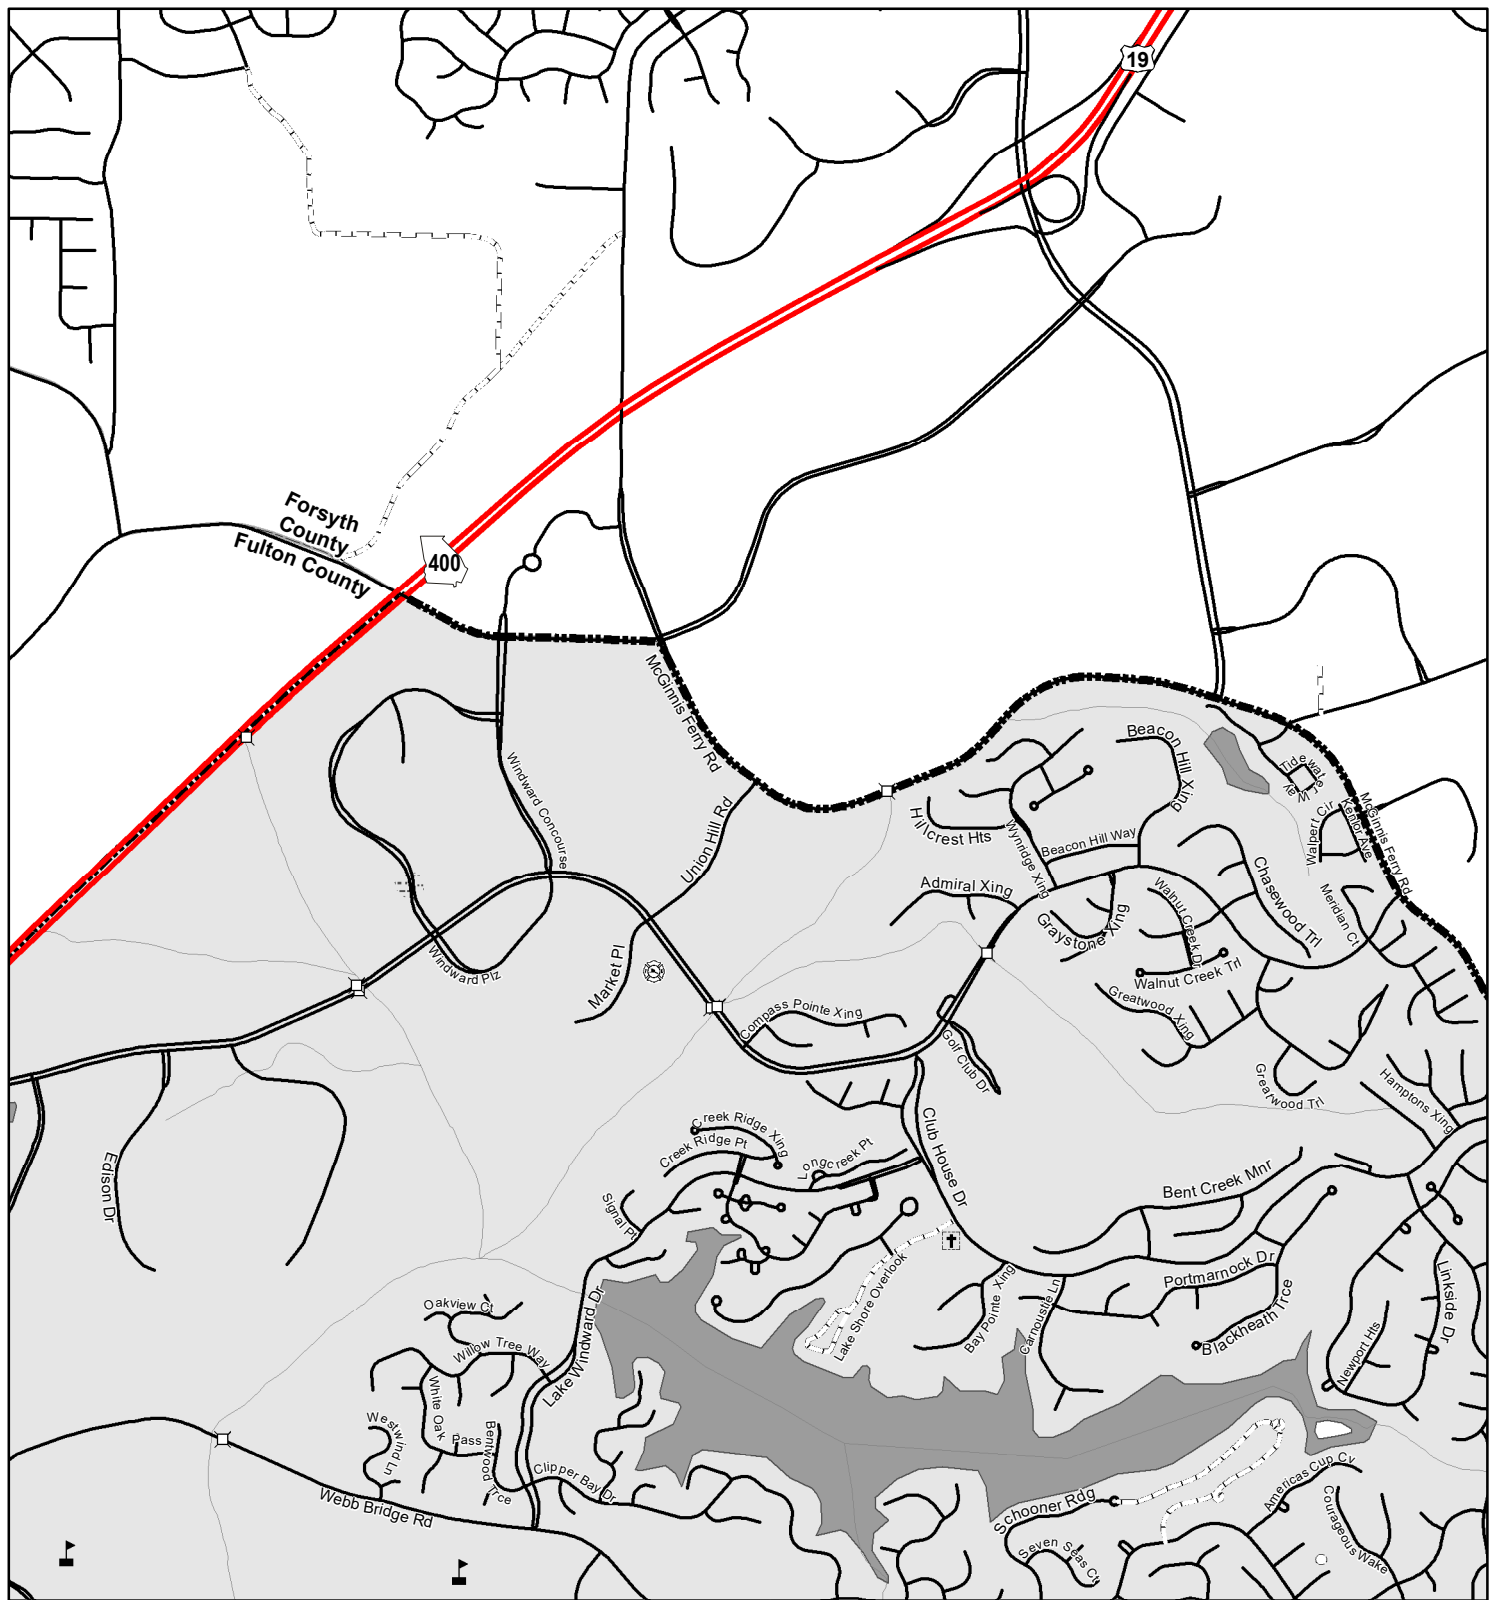

Created by the Office of Transportation Data on 4/19/2024.