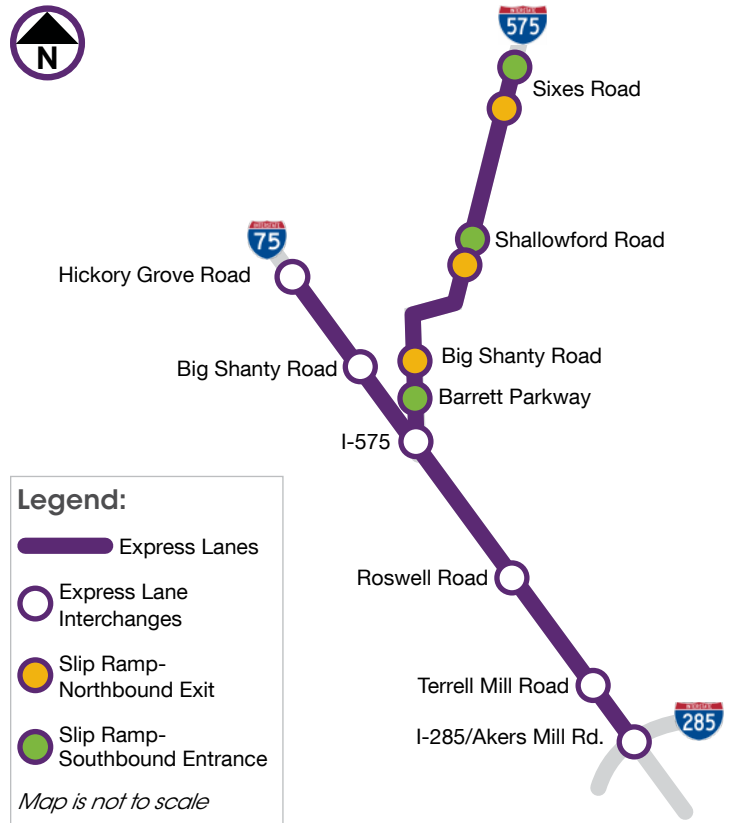

Northwest Corridor Express Lanes

Fact Sheet

What is the Project?

The Northwest Corridor Express Lanes are part of a network of new optional express lanes designed to improve mobility and provide more reliable trip times throughout metro Atlanta. The project adds 29.7 miles of reversible express lanes along I-75 from Akers Mill Road to Hickory Grove Road and along I-575 from I-75 to Sixes Road. Traveling north on I-75, there are two lanes from the I-75/I-285 Interchange to the I-75/I-575 Interchange. At the I-75/I-575 split, just one express lane continues northward on both I-75 and I-575. The lanes feature dynamic pricing with rates rising as demand increases during peak travel times and falling at off-peak times, giving drivers the choice to pay to bypass congestion. These lanes are reversible, ensuring they offer the largest possible benefit to all drivers in the corridor.

Benefits

- Provide a new travel option along the I-75/I-575 corridor
- Offer more reliable trip times for drivers and transit riders
- Enhance the transportation infrastructure supporting economic development
- Offer toll-free trips for transit and registered vanpool customers

5 Things You Need to Know

1. To use the express lanes, drivers must have a registered Peach Pass through the State Road and Tollway Authority (SRTA). Peach Passes can be purchased at PeachPass.com.
2. Express lanes operate southbound in the morning and reverse to northbound in the evening.
3. Includes six new interchanges along I-75 and six slip ramps along I-575. The slip ramps allow motorists to enter or exit the express lanes from the existing general purpose lanes on I-575.
4. Total project estimated cost is \$834 million.
5. Delivery method: P3 Design-Build-Finance

Where is the Project?

What's the Project Status?

The express lanes opened to traffic on September 8, 2018.

How Do You Stay Connected?

www.dot.ga.gov/northwestcorridor

northwestcorridor@dot.ga.gov (sign up for updates)