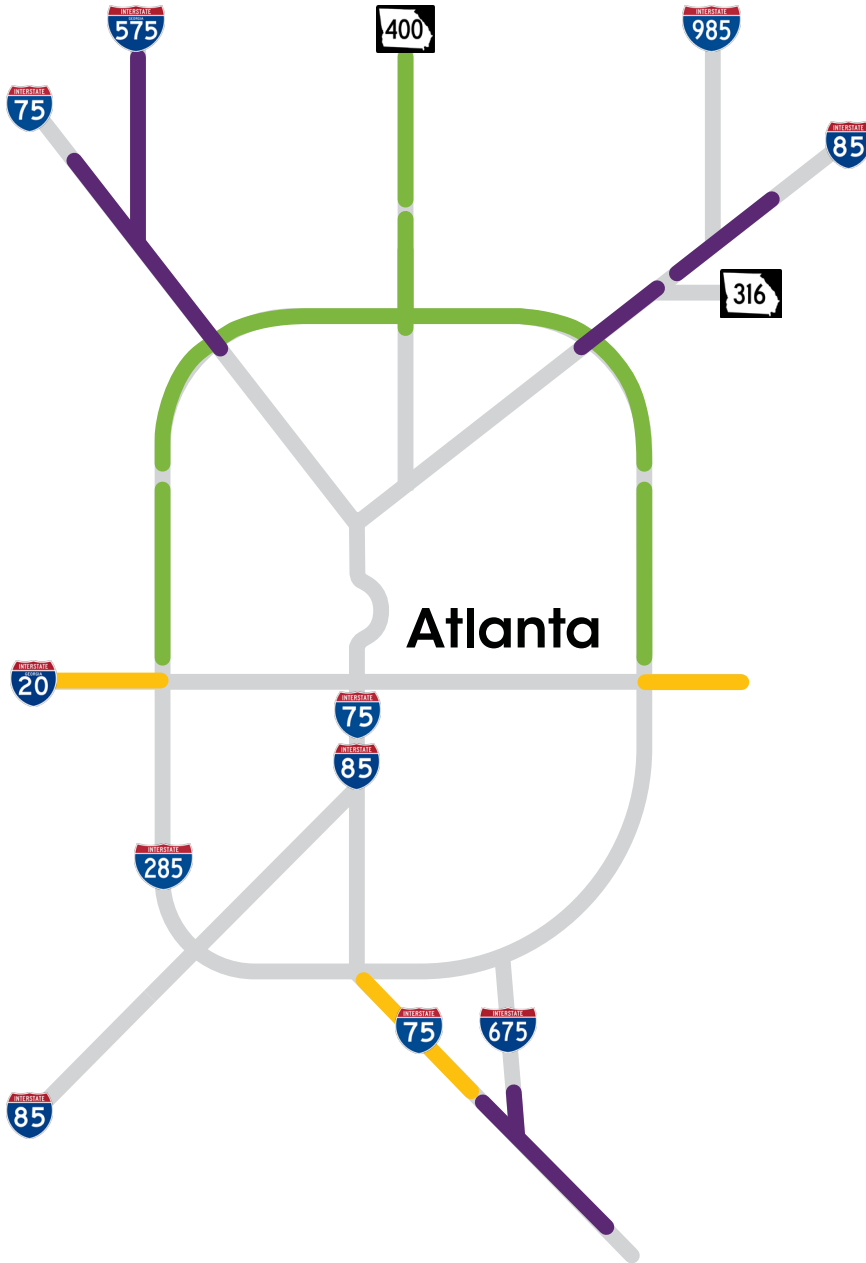

Georgia Express Lanes

Network Map

In Operation

- I-85 Express Lanes
- I-75 South Metro Express Lanes
- Northwest Corridor Express Lanes
- I-85 Express Lanes Extension

MMIP

- I-285 Eastside Express Lanes*
- I-285 Top End Express Lanes*
- I-285 Westside Express Lanes*
- SR 400 Express Lanes

Long-Range

- I-20 East Express Lanes
- I-20 West Express Lanes
- I-75 Gap Express Lanes

*Construction packages will be determined pending finalization of procurement approach.

Express Lanes Key:

-  In Operation
-  MMIP
-  Long-Range