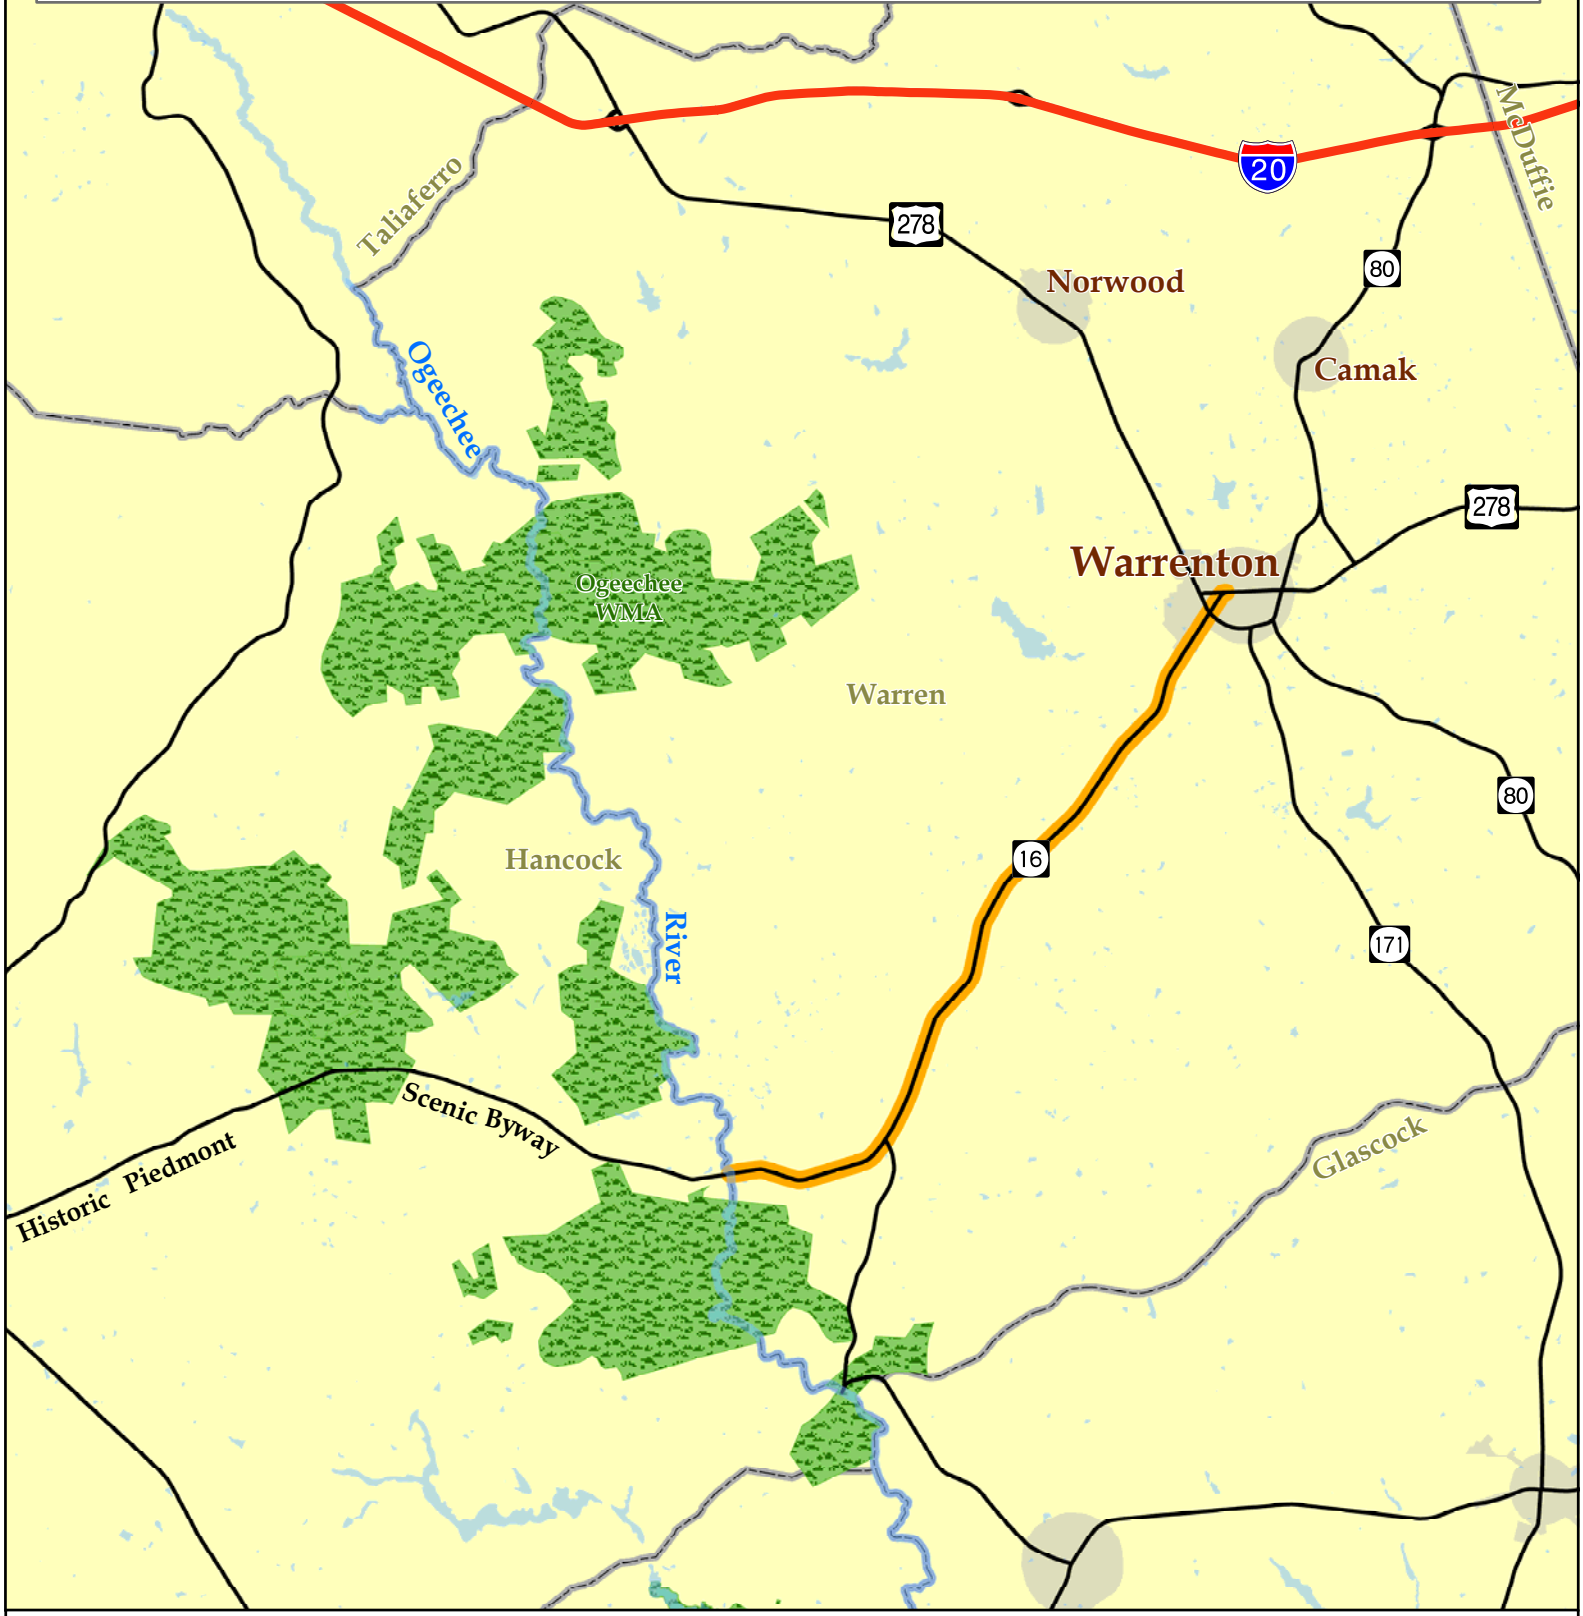

Warren County-Piedmont Scenic Byway Extension (11 Miles)

Georgia Department of Transportation
Office of Planning