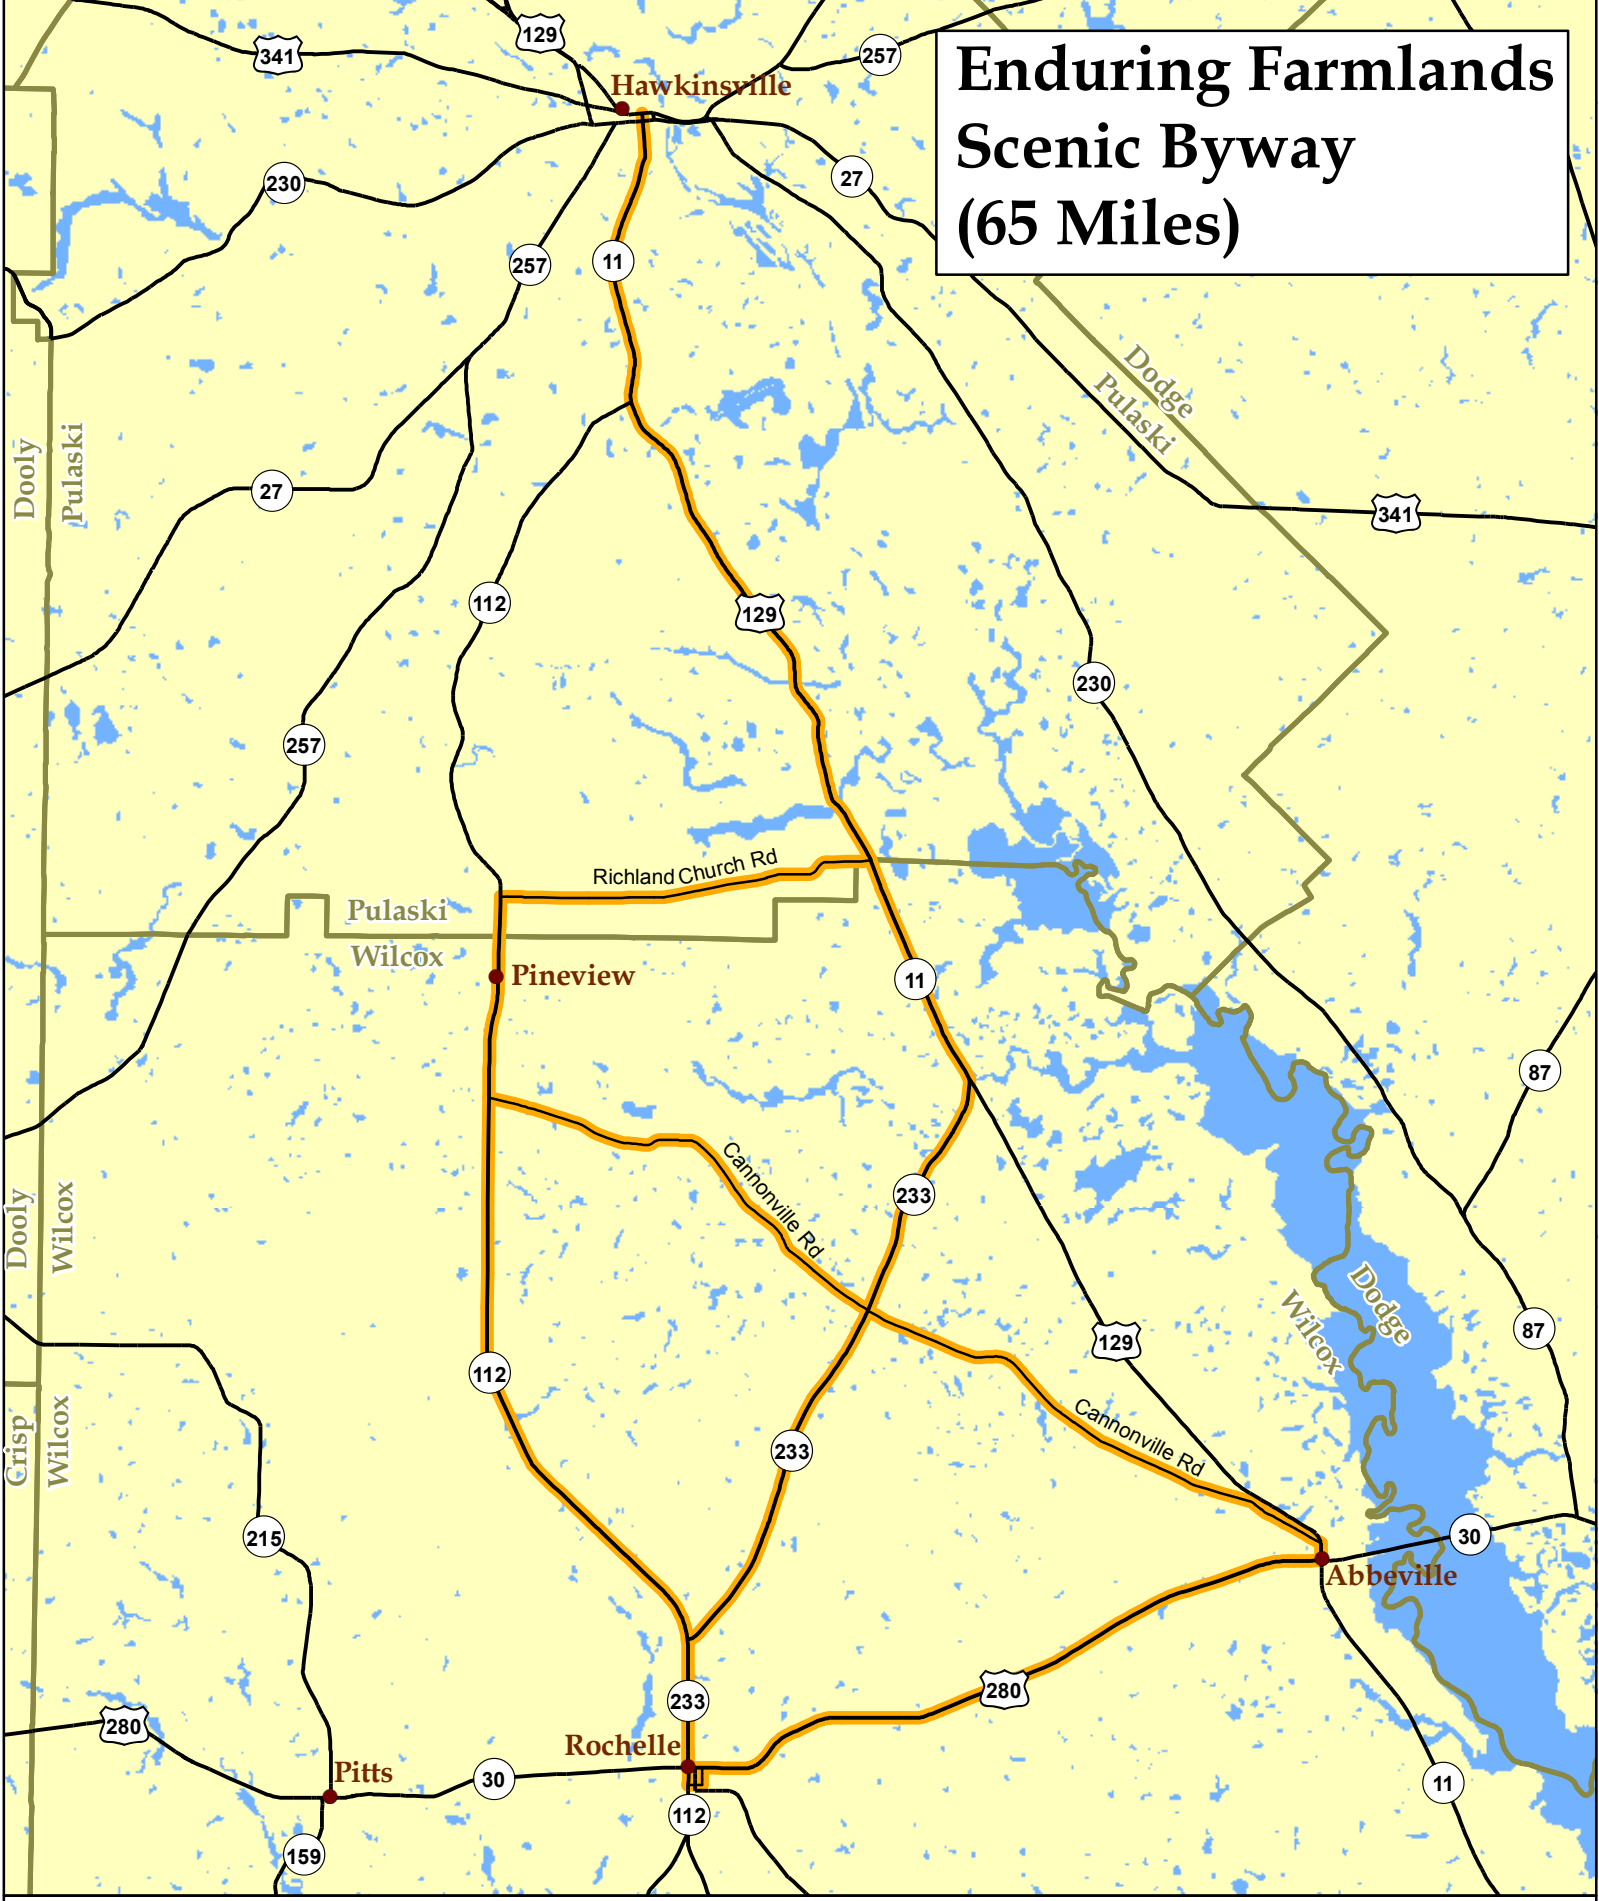

# Enduring Farmlands Scenic Byway (65 Miles)

Georgia Department of Transportation  
Office of Planning