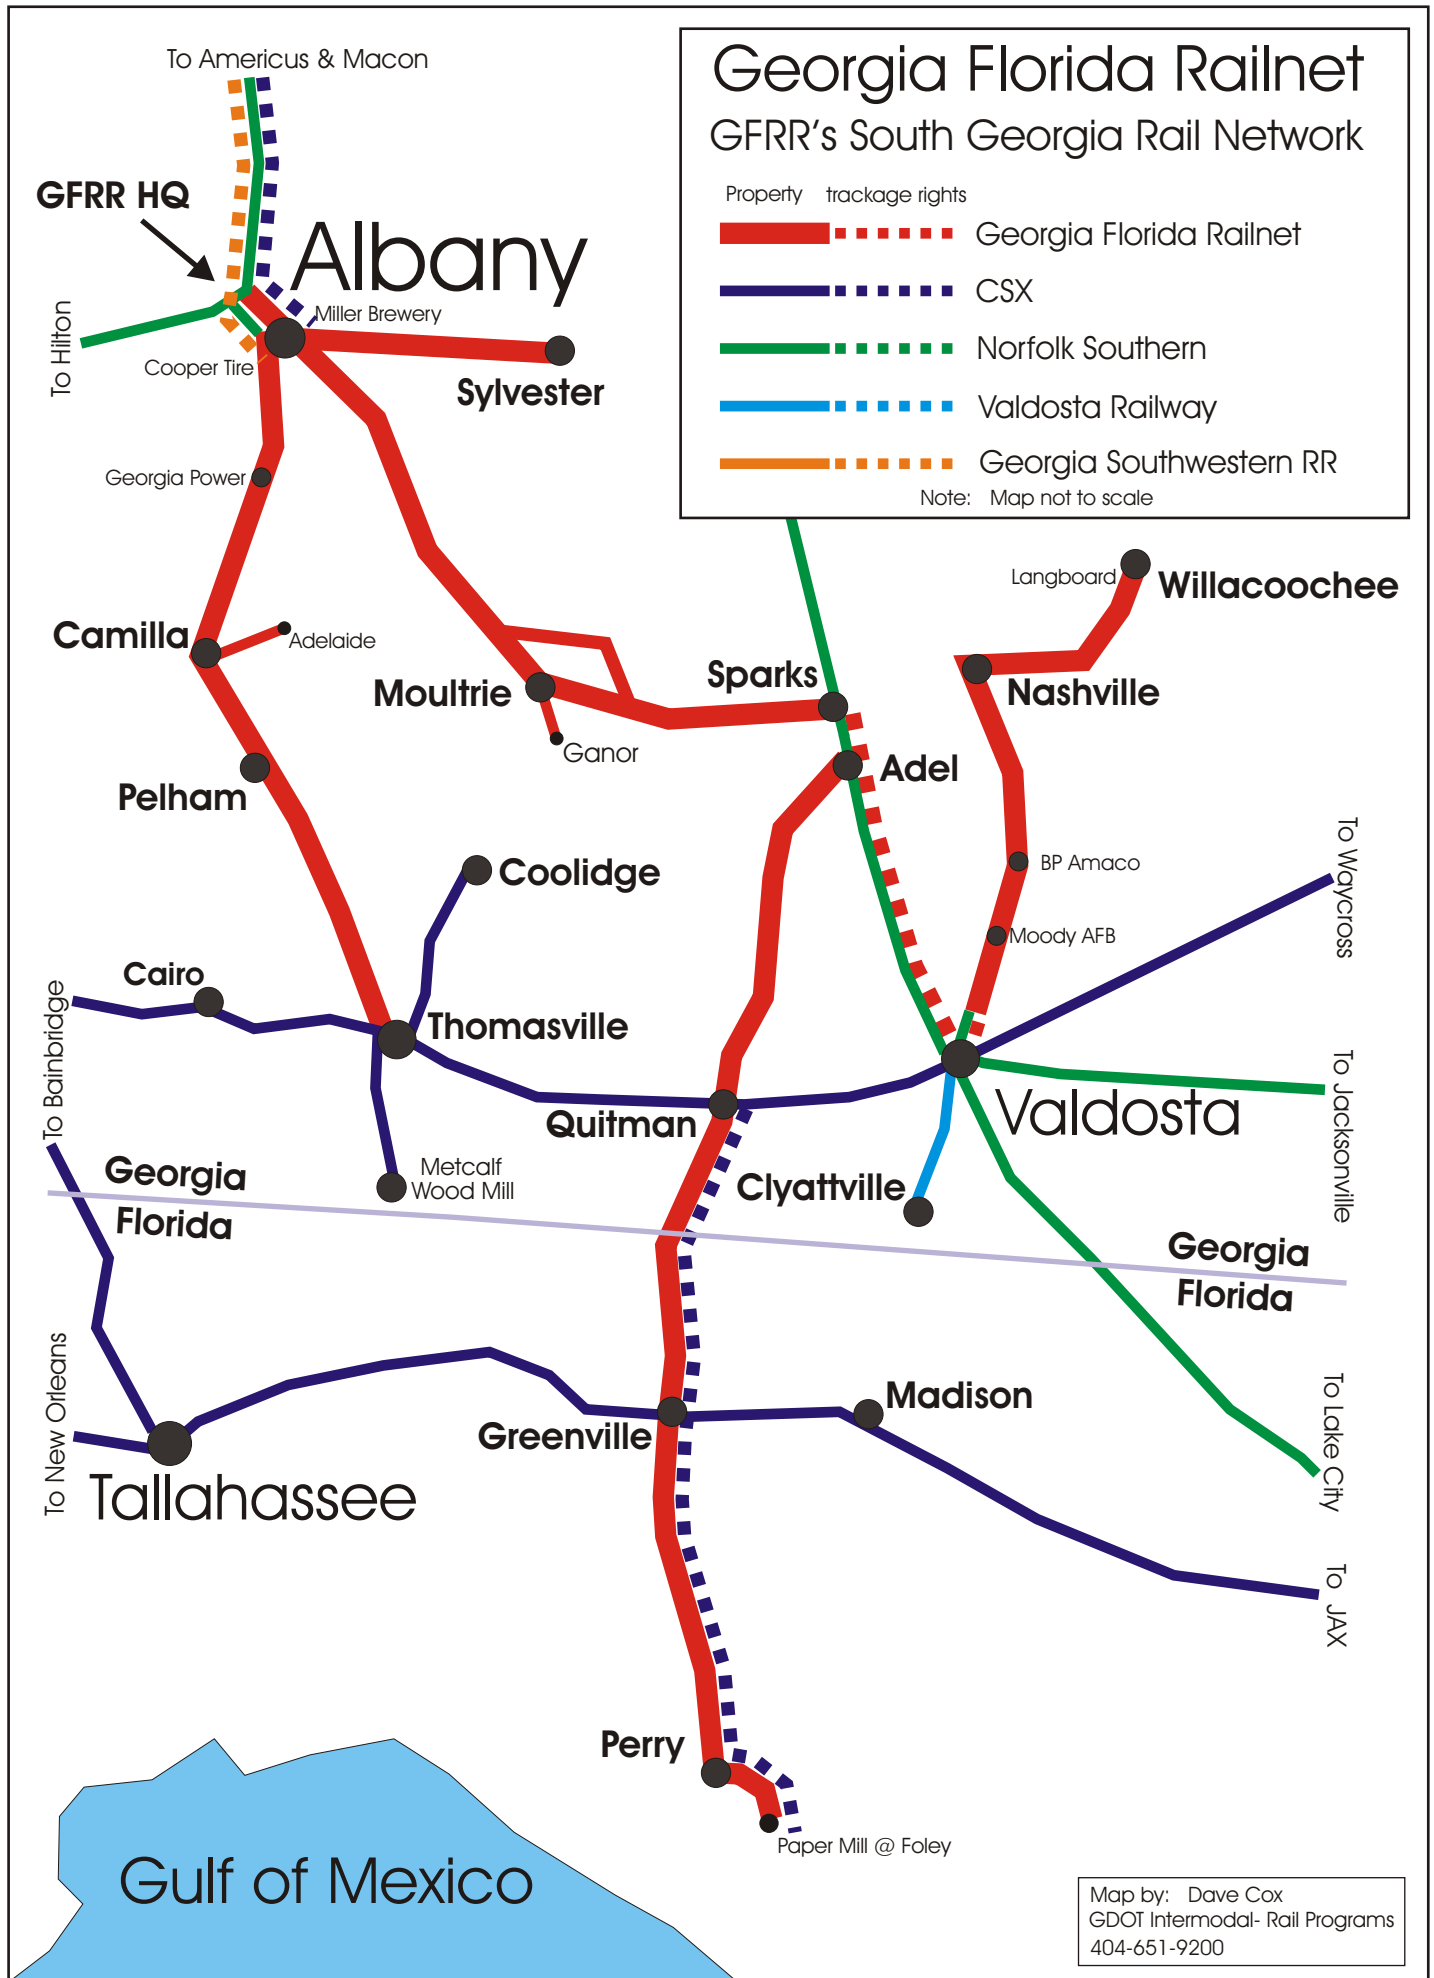

Georgia Florida Railnet

GFRR's South Georgia Rail Network

Property trackage rights

Georgia Florida Railnet

CSX

Norfolk Southern

Valdosta Railway

Georgia Southwestern RR

Note: Map not to scale

Map by: Dave Cox
 GDOT Intermodal- Rail Programs
 404-651-9200