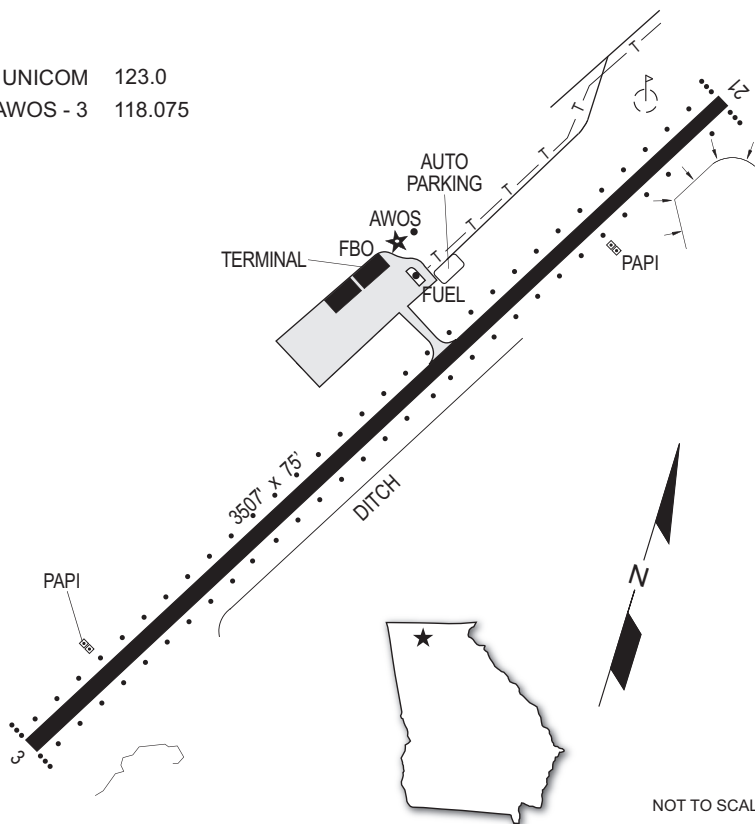

CTAF / UNICOM 123.0  
 AWOS - 3 118.075

NOT TO SCALE

<b>LAT:</b> 34° 37' 41.50" N	<b>LONG:</b> 84° 31' 35.60" W	<b>ELEVATION:</b> 1486'
------------------------------	-------------------------------	-------------------------

The regional map shows the airport's location relative to Coosawatee, Ga. 382, Ga. 5 ALT, CB 5, TALONA MTN, and ELLIJAY. A box labeled 'ELLIJAY' is in the upper right corner of the map area.

<b>RNAV:</b> 109.8	<b>HRS</b> 238 / 35.5
115.8	<b>GGO</b> 123 / 36.9