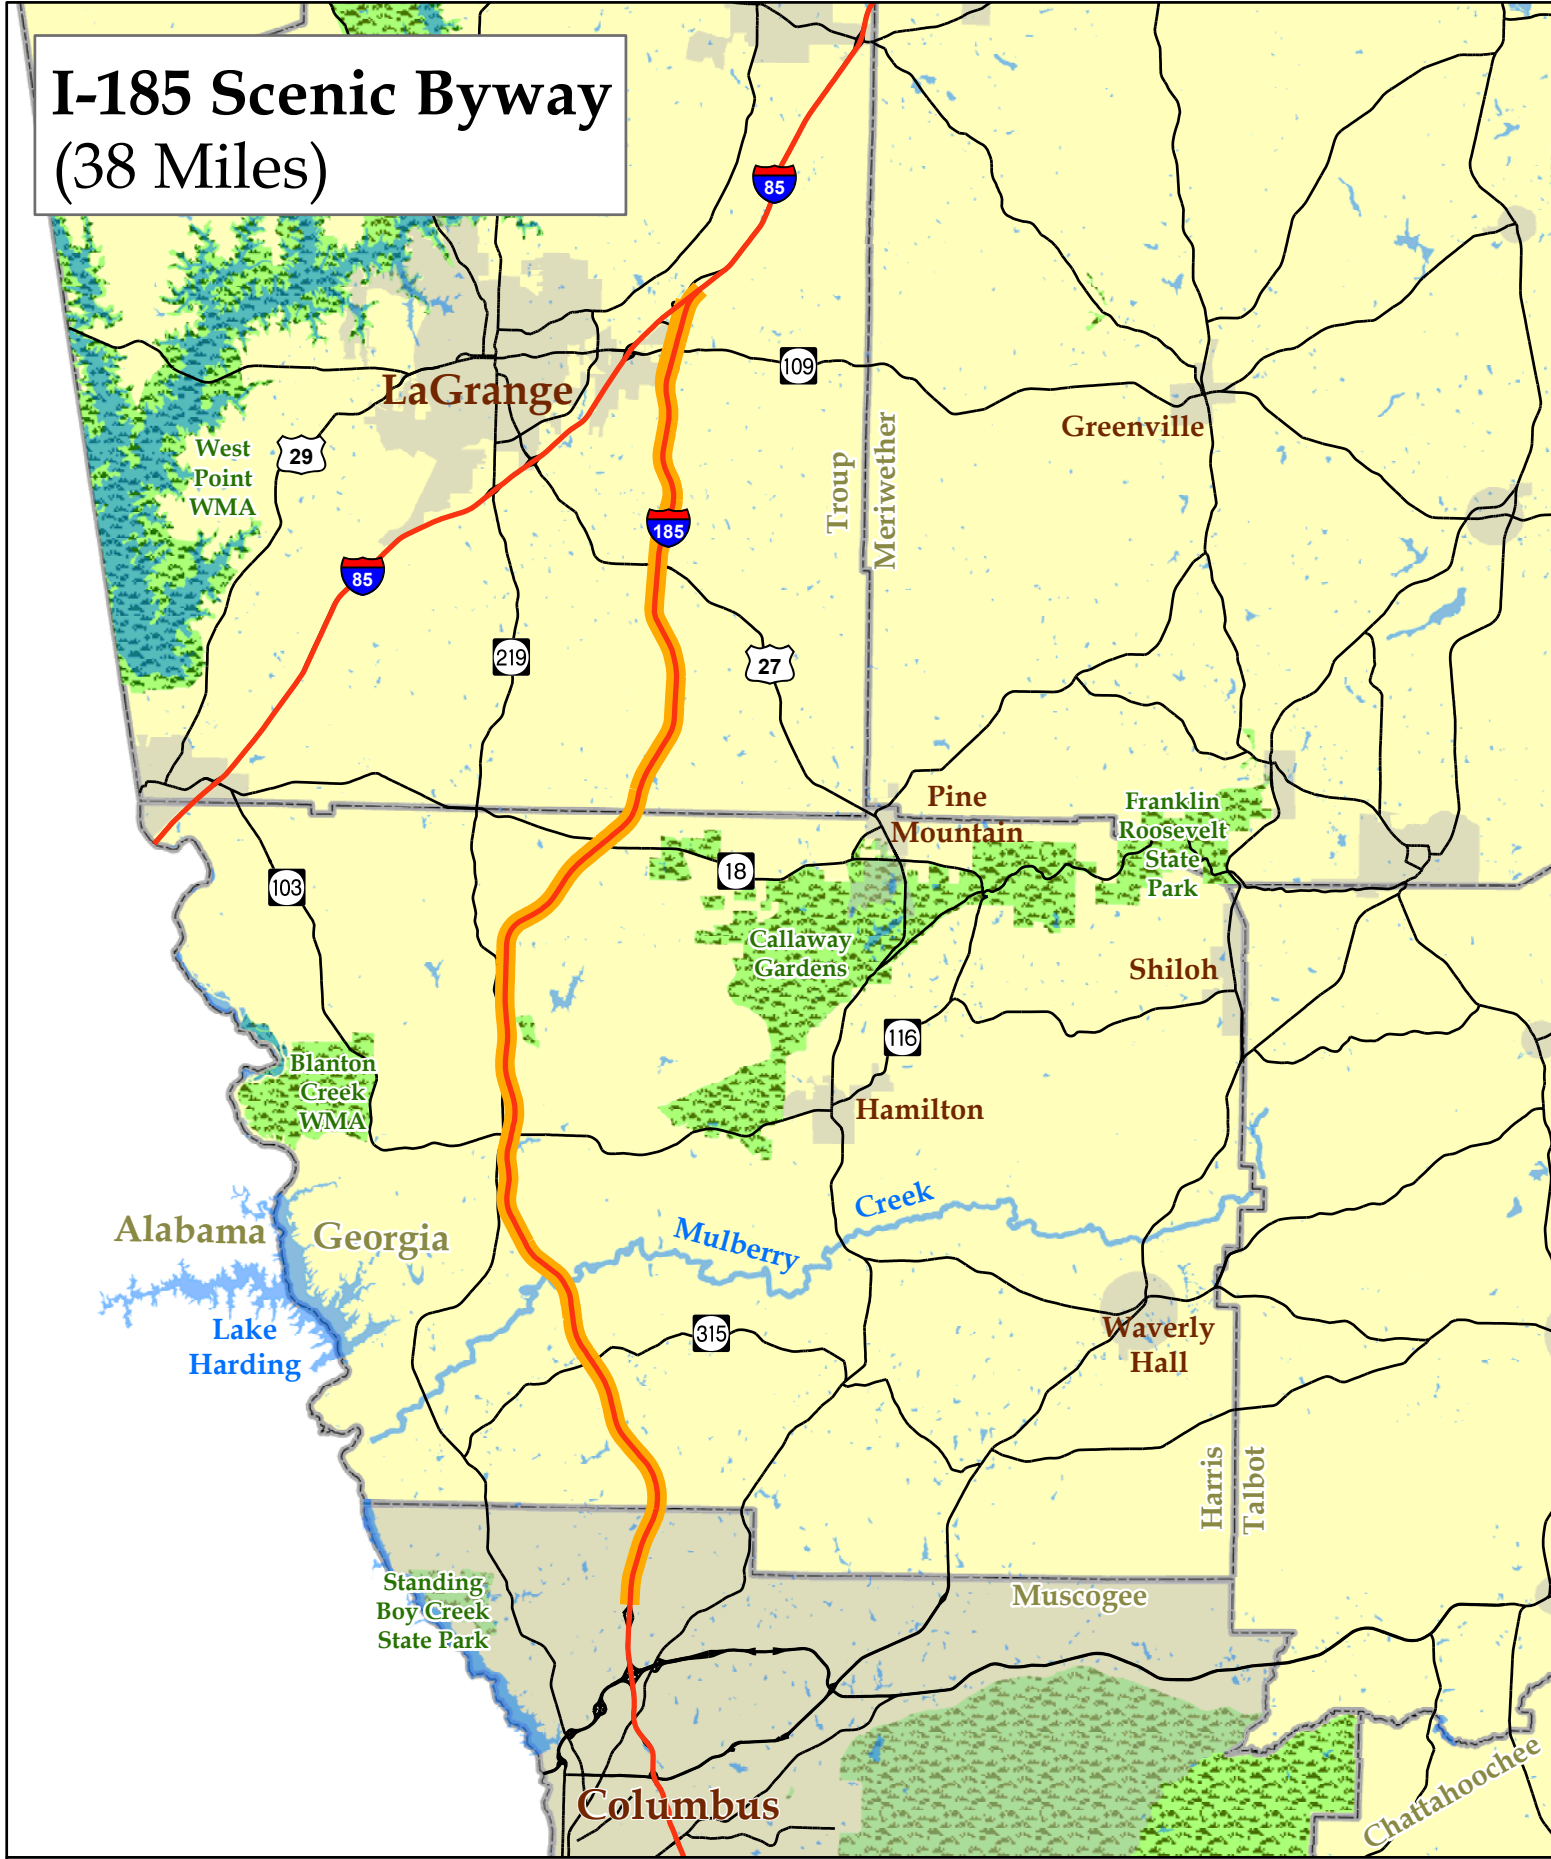

I-185 Scenic Byway (38 Miles)

Georgia Department of Transportation
Office of Planning