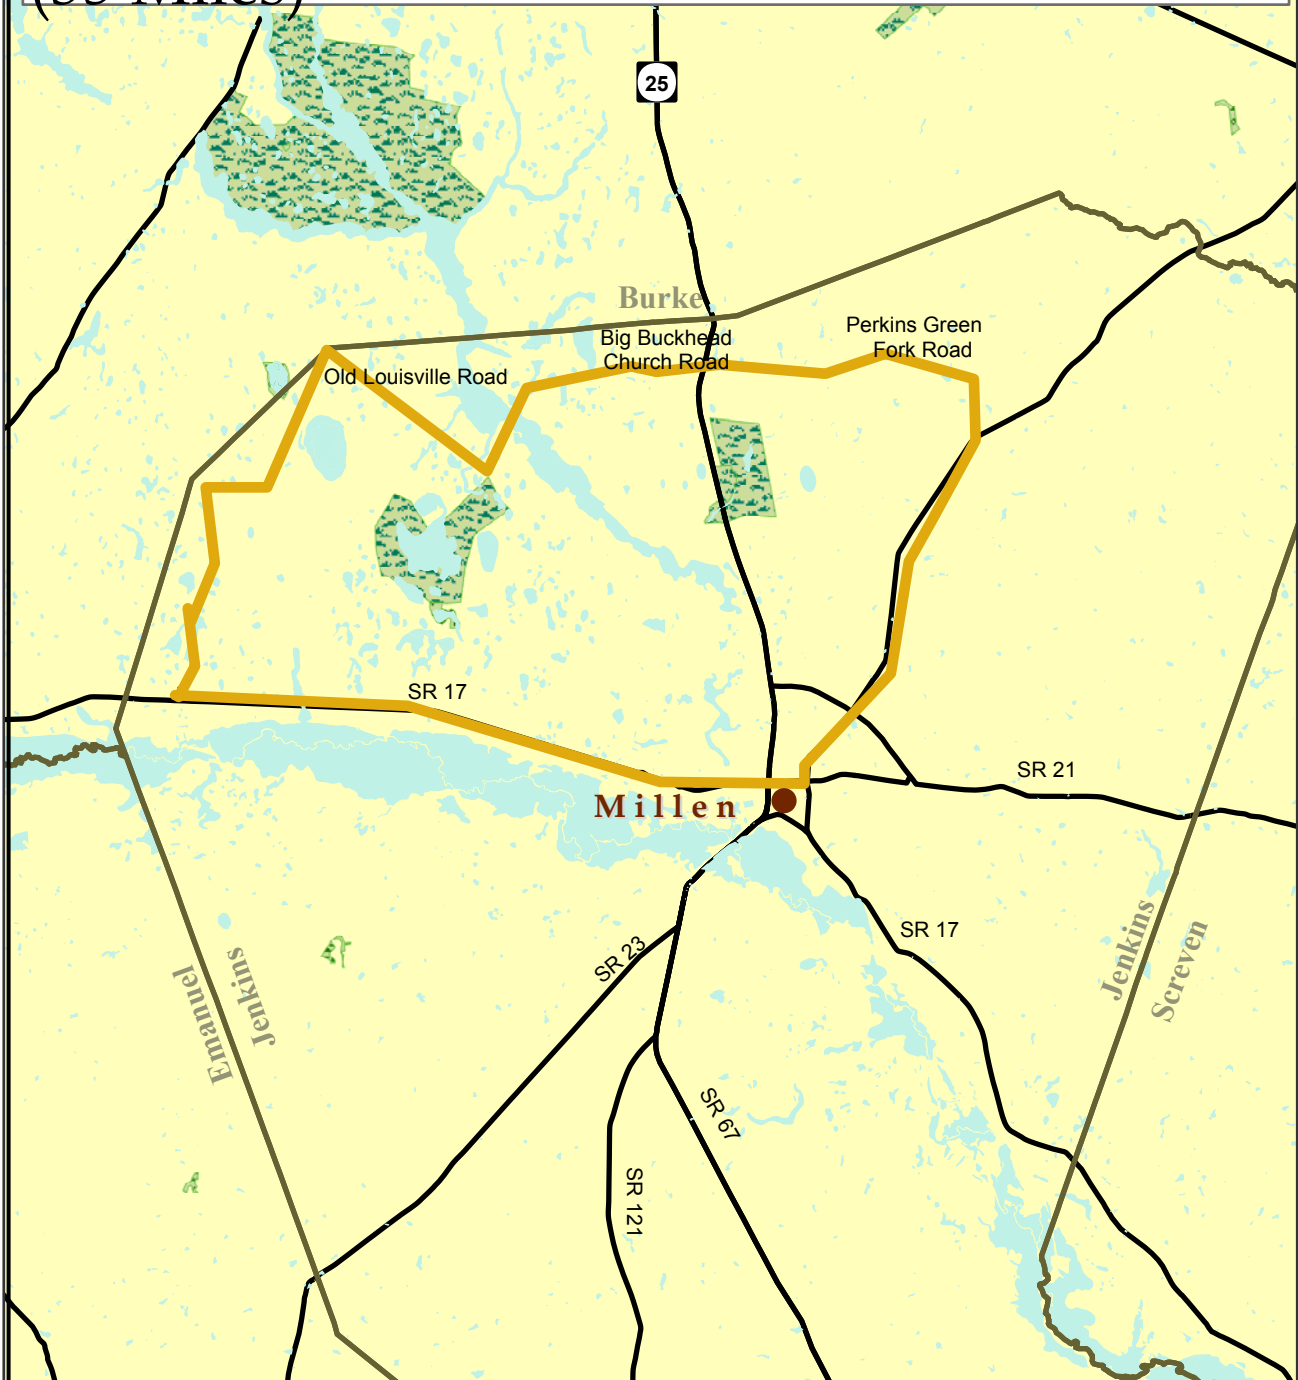

Millen-Jenkins County Scenic Byway (35 Miles)

Georgia Department of Transportation
Office of Planning