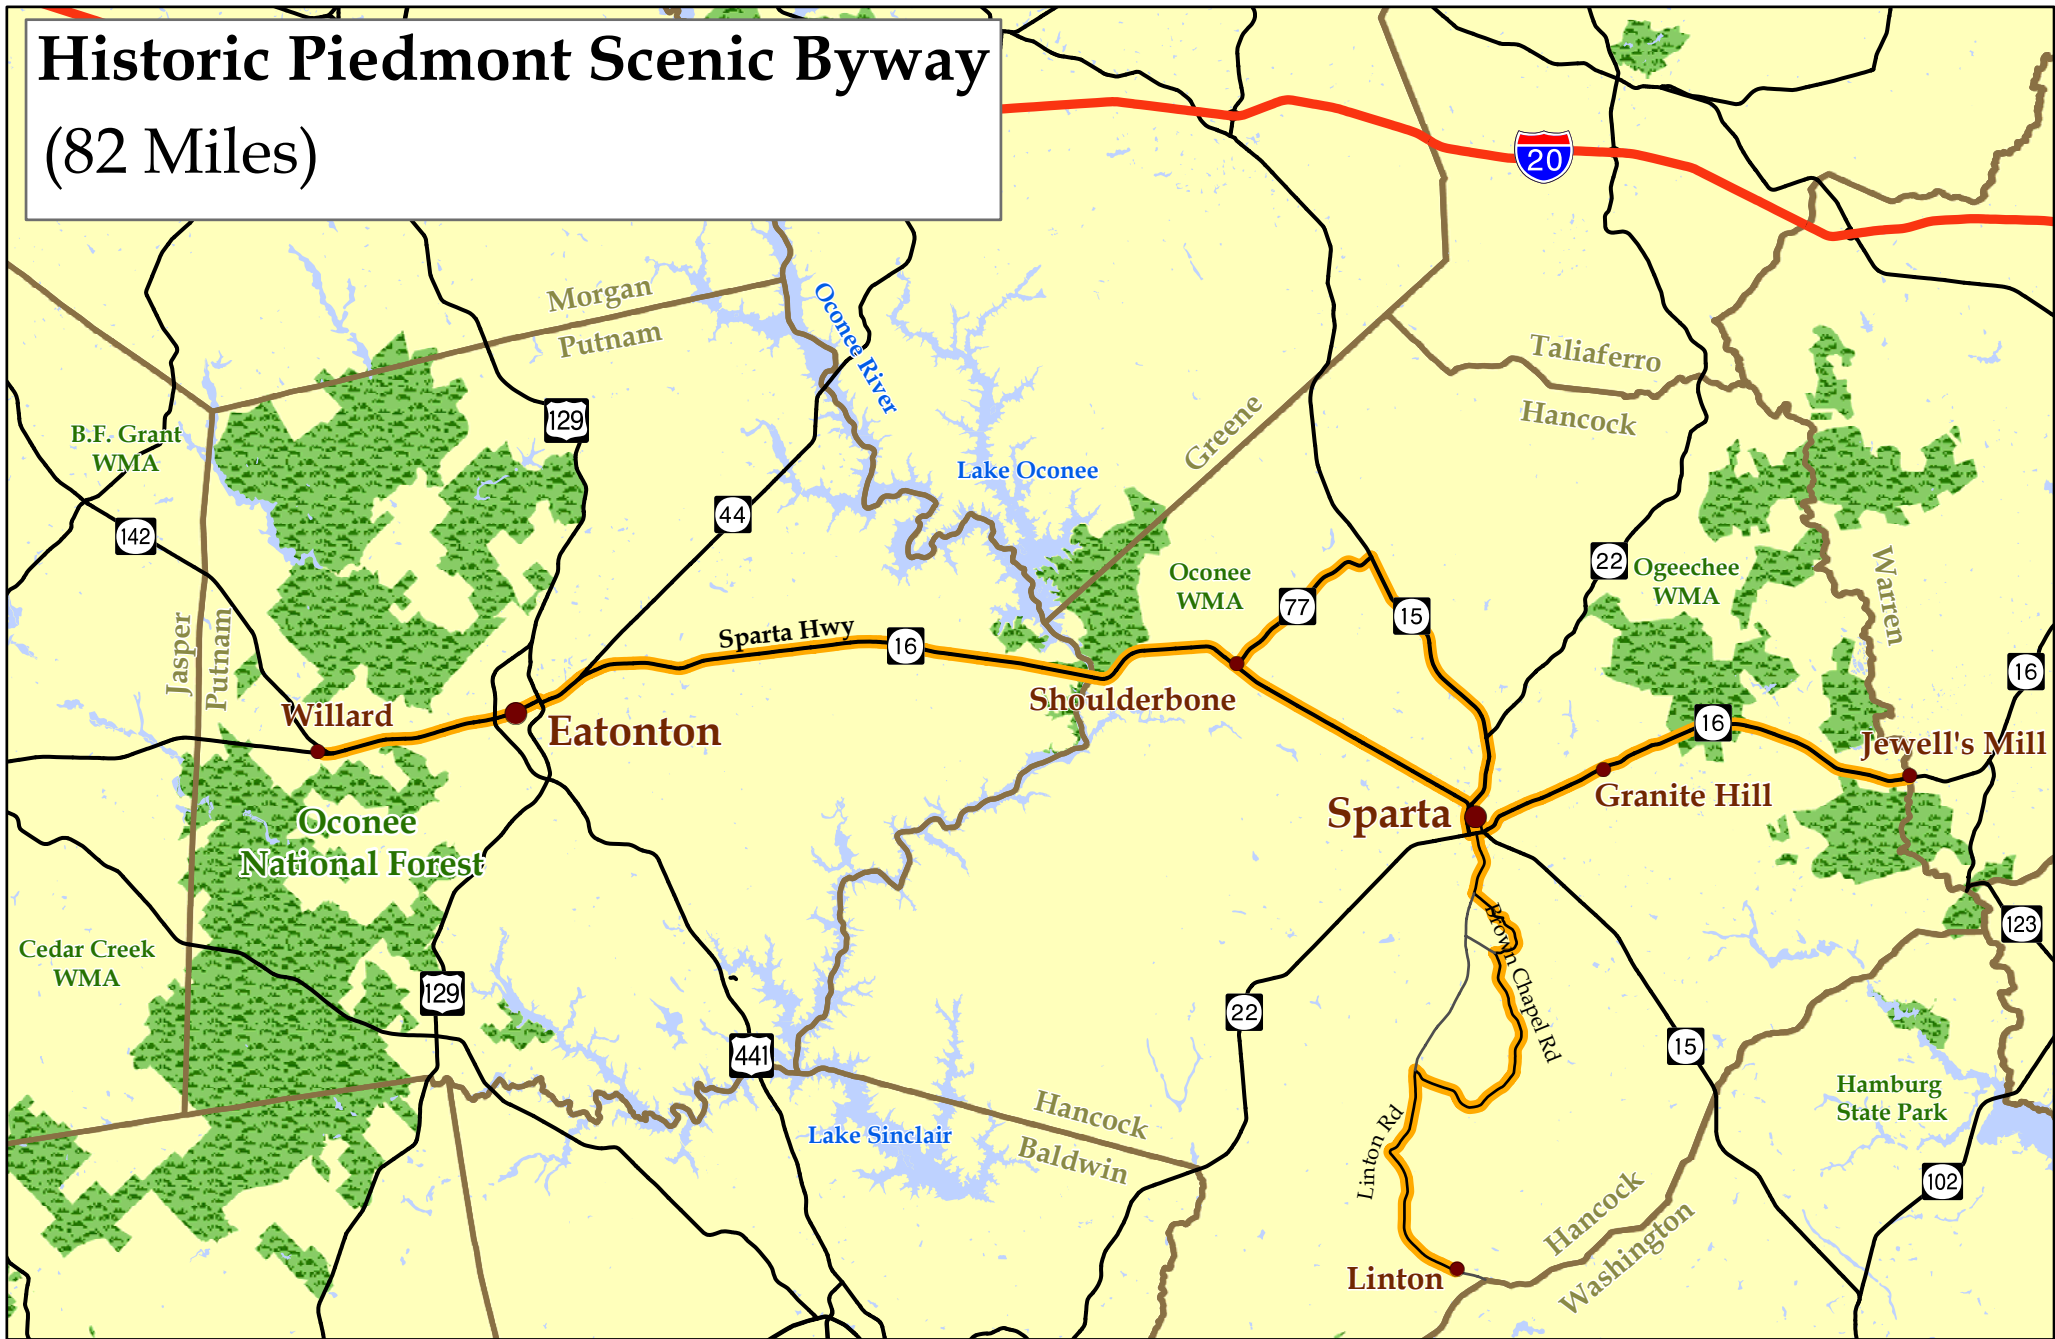

Historic Piedmont Scenic Byway

(82 Miles)

Georgia Department of Transportation
Office of Planning