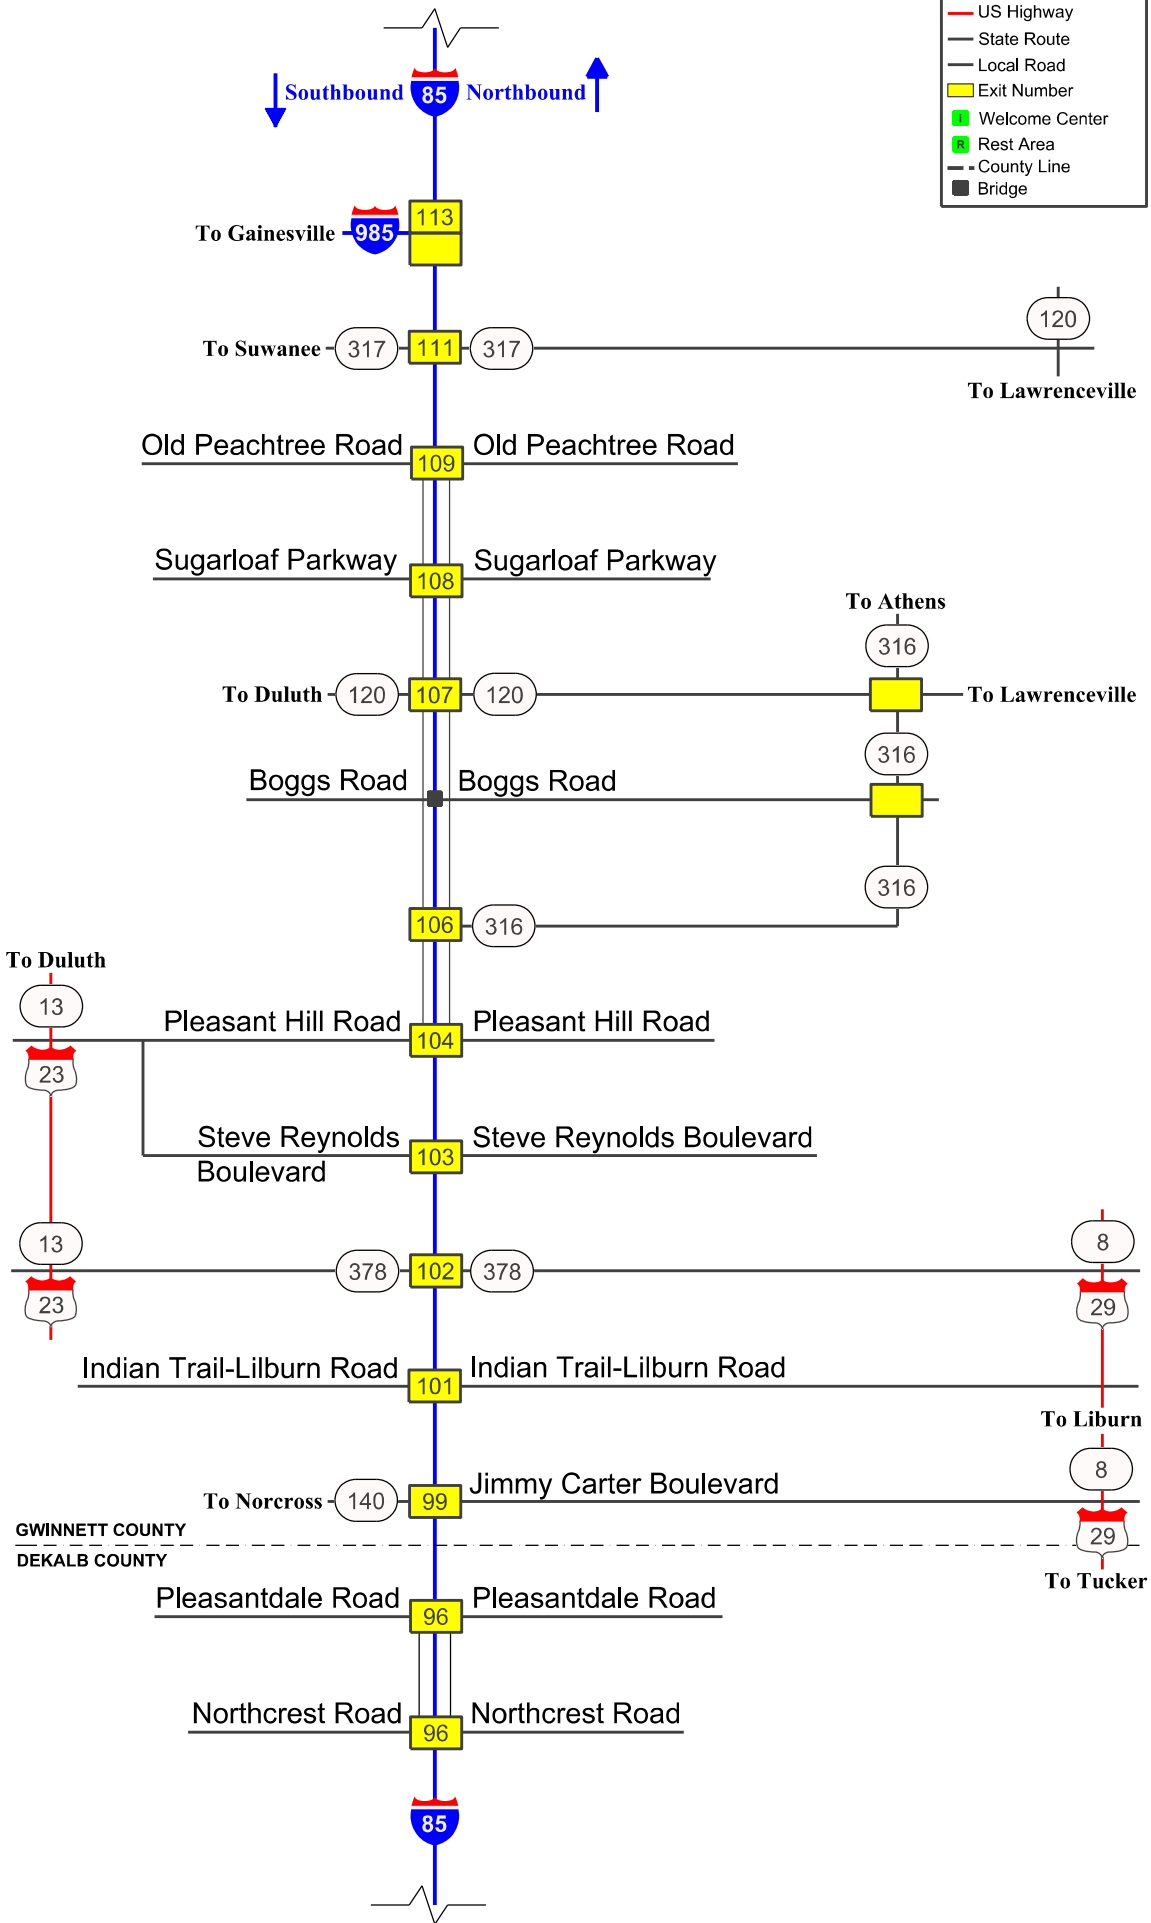

JACKSON COUNTY

JACKSON COUNTY

BARROW COUNTY

BARROW COUNTY

WINNETT COUNTY

To Atlanta

Legend	
	Interstate
	Freeway/Expressway
	US Highway
	State Route
	Local Road
	Exit Number
	Welcome Center
	Rest Area
	County Line

NOTE: This strip map is not drawn to scale or orientation.

Legend	
	Interstate
	Freeway/Expressway
	US Highway
	State Route
	Local Road
	Exit Number
	Welcome Center
	Rest Area
	County Line
	Bridge

NOTE: This strip map is not drawn to scale or orientation.

Legend	
	Interstate
	Freeway/Expressway
	US Highway
	State Route
	Local Road
	Exit Number
	Welcome Center
	Rest Area
	County Line
	Bridge

DEKALB COUNTY  
FULTON COUNTY

NOTE: This strip map is not drawn to scale or orientation.

# Atlanta Connector

Legend	
	Interstate
	Freeway/Expressway
	US Highway
	State Route
	Local Road
	Exit Number
	Welcome Center
	Rest Area
	County Line
	Bridge

FULTON COUNTY

NOTE: This strip map is not drawn to scale or orientation.