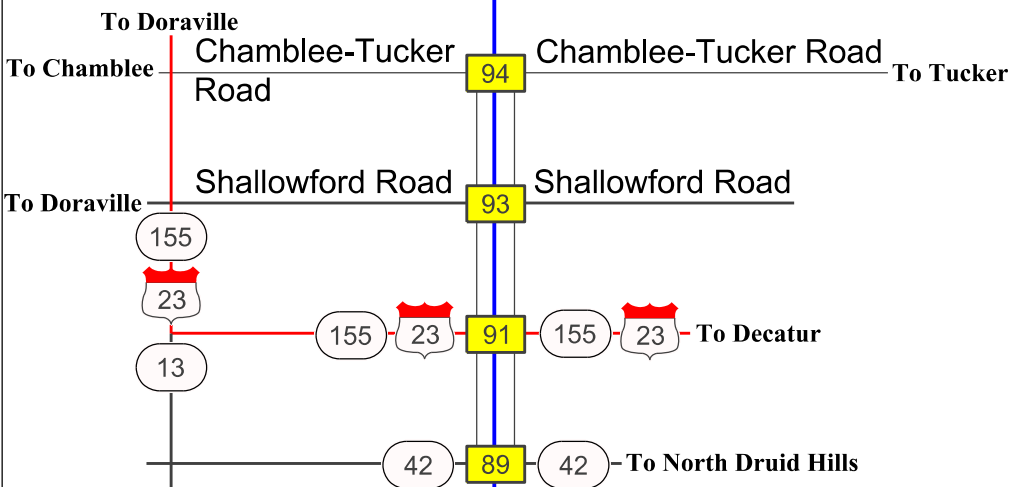

NOTE: This strip map is not drawn to scale or orientation.

Legend	
	Interstate
	Freeway/Expressway
	US Highway
	State Route
	Local Road
	Exit Number
	Welcome Center
	Rest Area
	County Line
	Bridge

NOTE: This strip map is not drawn to scale or orientation.

Legend	
	Interstate
	Freeway/Expressway
	US Highway
	State Route
	Local Road
	Exit Number
	Welcome Center
	Rest Area
	County Line
	Bridge

DEKALB COUNTY  
FULTON COUNTY

NOTE: This strip map is not drawn to scale or orientation.

NOTE: This strip map is not drawn to scale or orientation.

# Atlanta Connector

Legend	
	Interstate
	Freeway/Expressway
	US Highway
	State Route
	Local Road
	Exit Number
	Welcome Center
	Rest Area
	County Line
	Bridge

FULTON COUNTY

NOTE: This strip map is not drawn to scale or orientation.