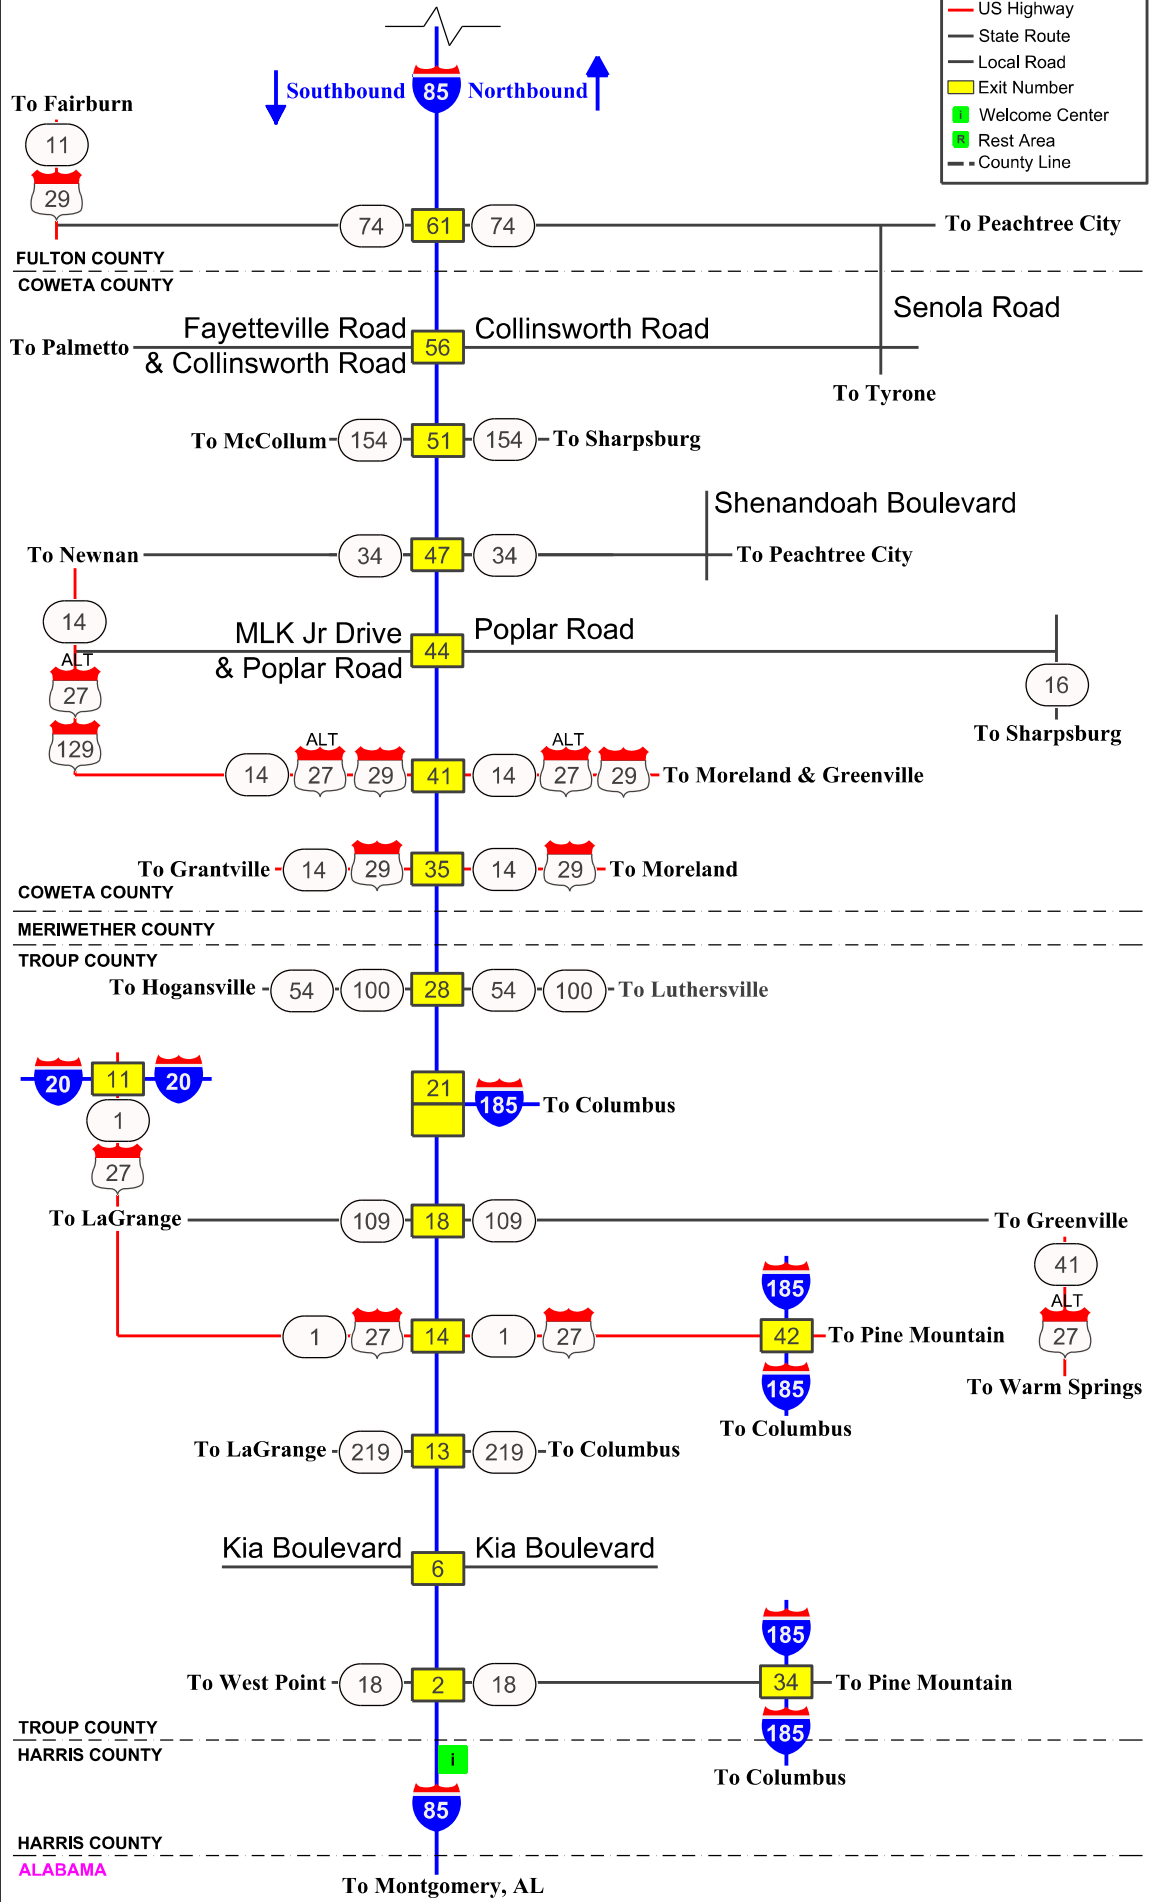

Legend	
	Interstate
	Freeway/Expressway
	US Highway
	State Route
	Local Road
	Exit Number
	Welcome Center
	Rest Area
	County Line
	Bridge

DEKALB COUNTY  
FULTON COUNTY

NOTE: This strip map is not drawn to scale or orientation.

NOTE: This strip map is not drawn to scale or orientation.

FULTON COUNTY  
CLAYTON COUNTY  
CLAYTON COUNTY  
FULTON COUNTY

To East Point

Flat Shoals Road Flat Shoals Road

NOTE: This strip map is not drawn to scale or orientation.

Legend	
	Interstate
	Freeway/Expressway
	US Highway
	State Route
	Local Road
	Exit Number
	Welcome Center
	Rest Area
	County Line