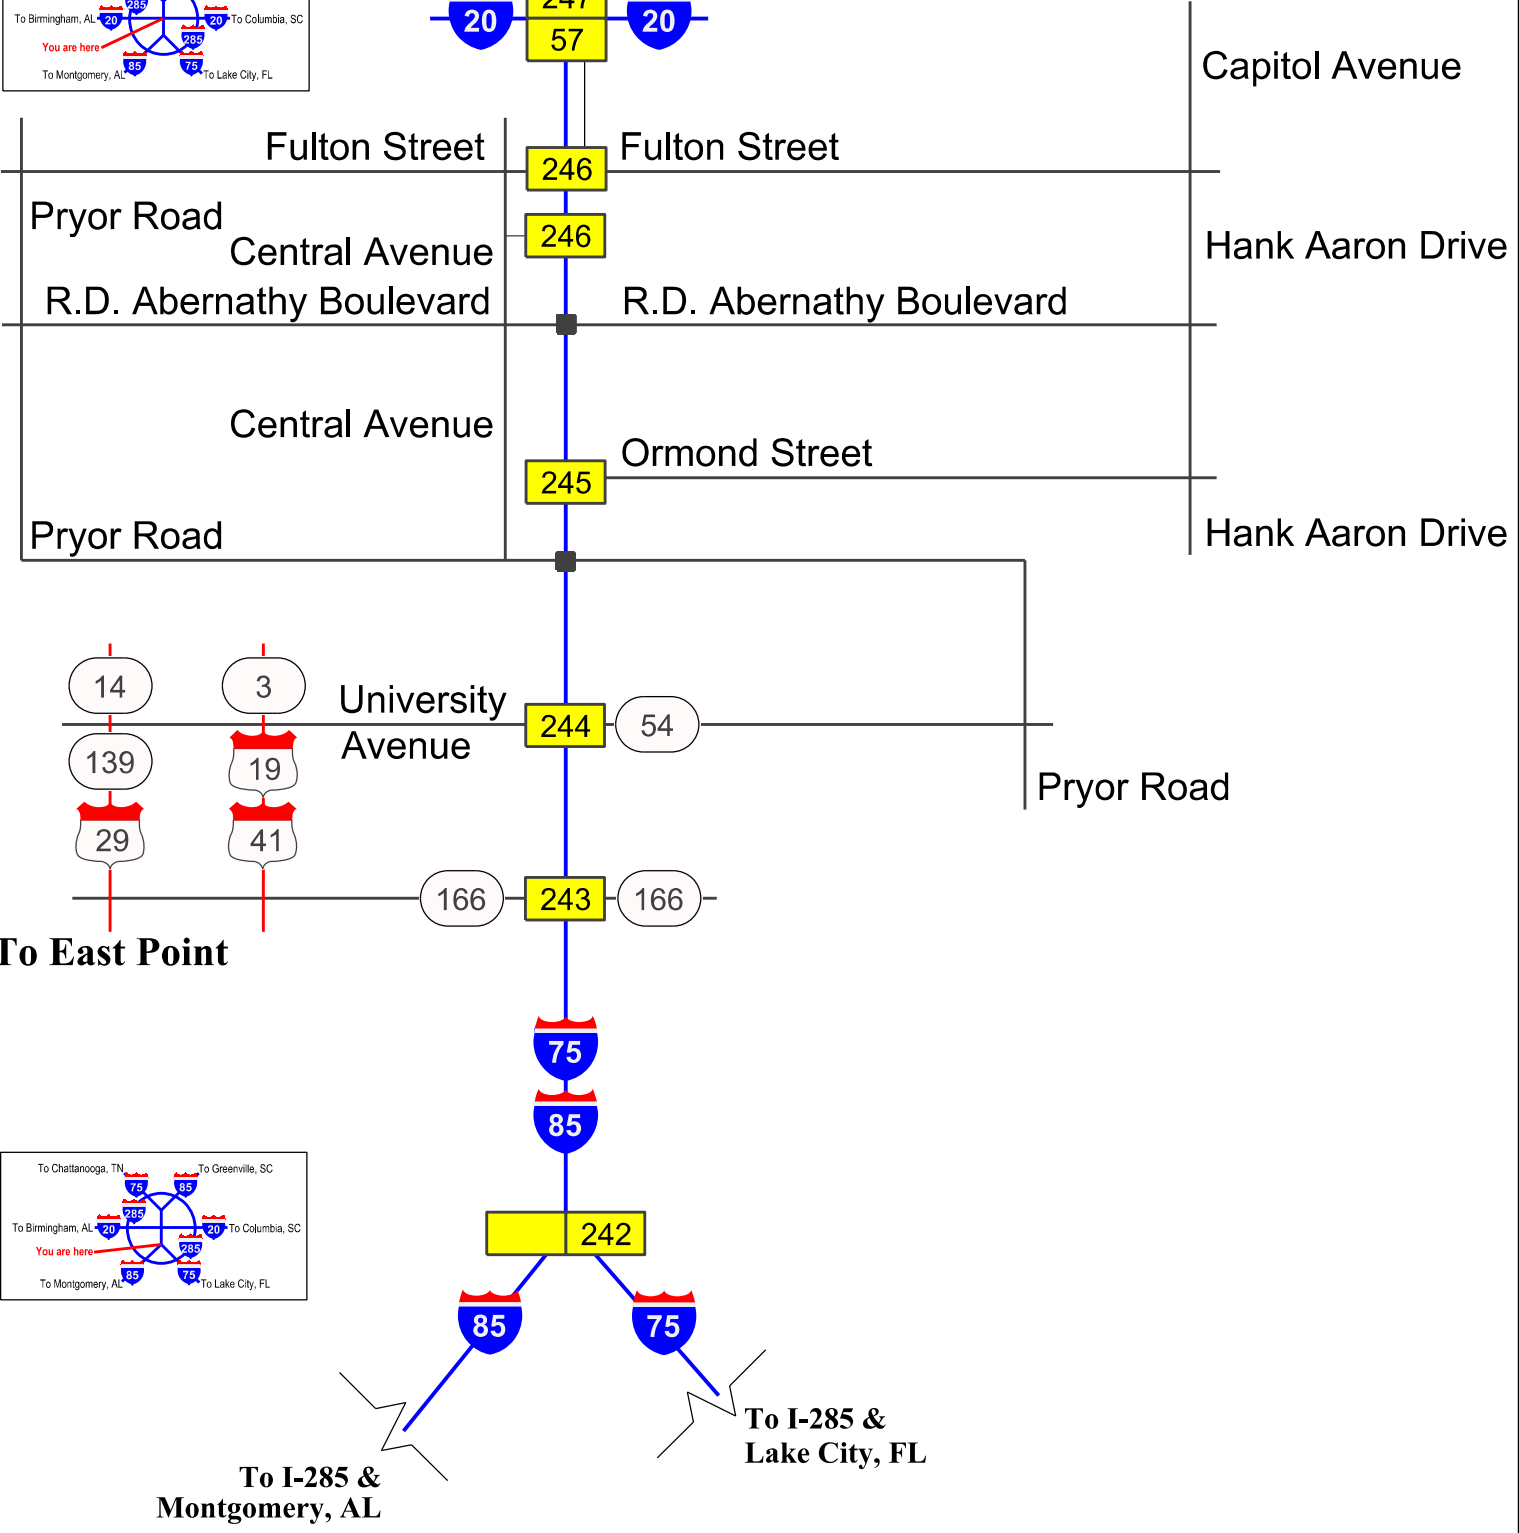

Legend	
	Interstate
	Freeway/Expressway
	US Highway
	State Route
	Local Road
	Exit Number
	Welcome Center
	Rest Area
	County Line
	Bridge

DEKALB COUNTY  
FULTON COUNTY

NOTE: This strip map is not drawn to scale or orientation.

NOTE: This strip map is not drawn to scale or orientation.

# Atlanta Connector

Legend	
	Interstate
	Freeway/Expressway
	US Highway
	State Route
	Local Road
	Exit Number
	Welcome Center
	Rest Area
	County Line
	Bridge

FULTON COUNTY

NOTE: This strip map is not drawn to scale or orientation.