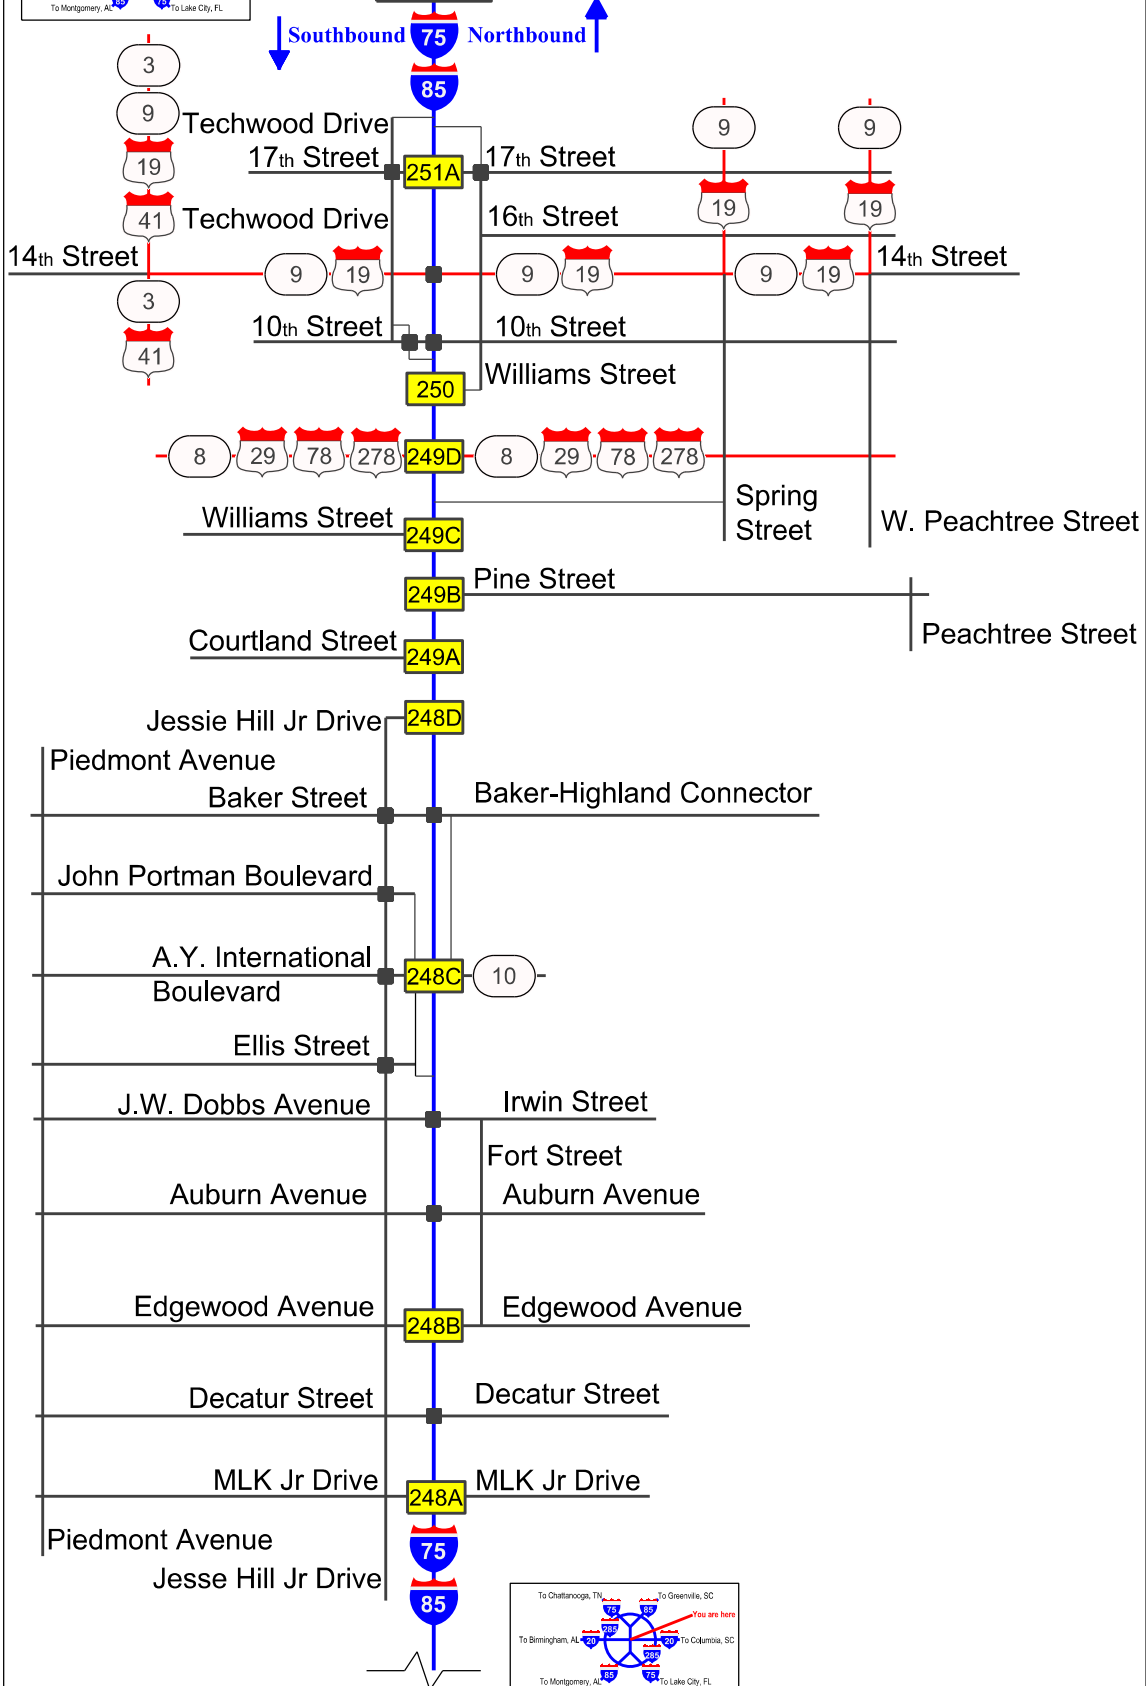

Legend	
	Interstate
	Freeway/Expressway
	US Highway
	State Route
	Local Road
	Exit Number
	Welcome Center
	Rest Area
	County Line
	Bridge

DEKALB COUNTY  
FULTON COUNTY

NOTE: This strip map is not drawn to scale or orientation.

# Atlanta Connector

FULTON COUNTY

To I-285 & Chattanooga, TN

To I-285 & Greenville, SC

Legend	
	Interstate
	Freeway/Expressway
	US Highway
	State Route
	Local Road
	Exit Number
	Welcome Center
	Rest Area
	County Line
	Bridge

NOTE: This strip map is not drawn to scale or orientation.

# Atlanta Connector

Legend	
	Interstate
	Freeway/Expressway
	US Highway
	State Route
	Local Road
	Exit Number
	Welcome Center
	Rest Area
	County Line
	Bridge

FULTON COUNTY

NOTE: This strip map is not drawn to scale or orientation.