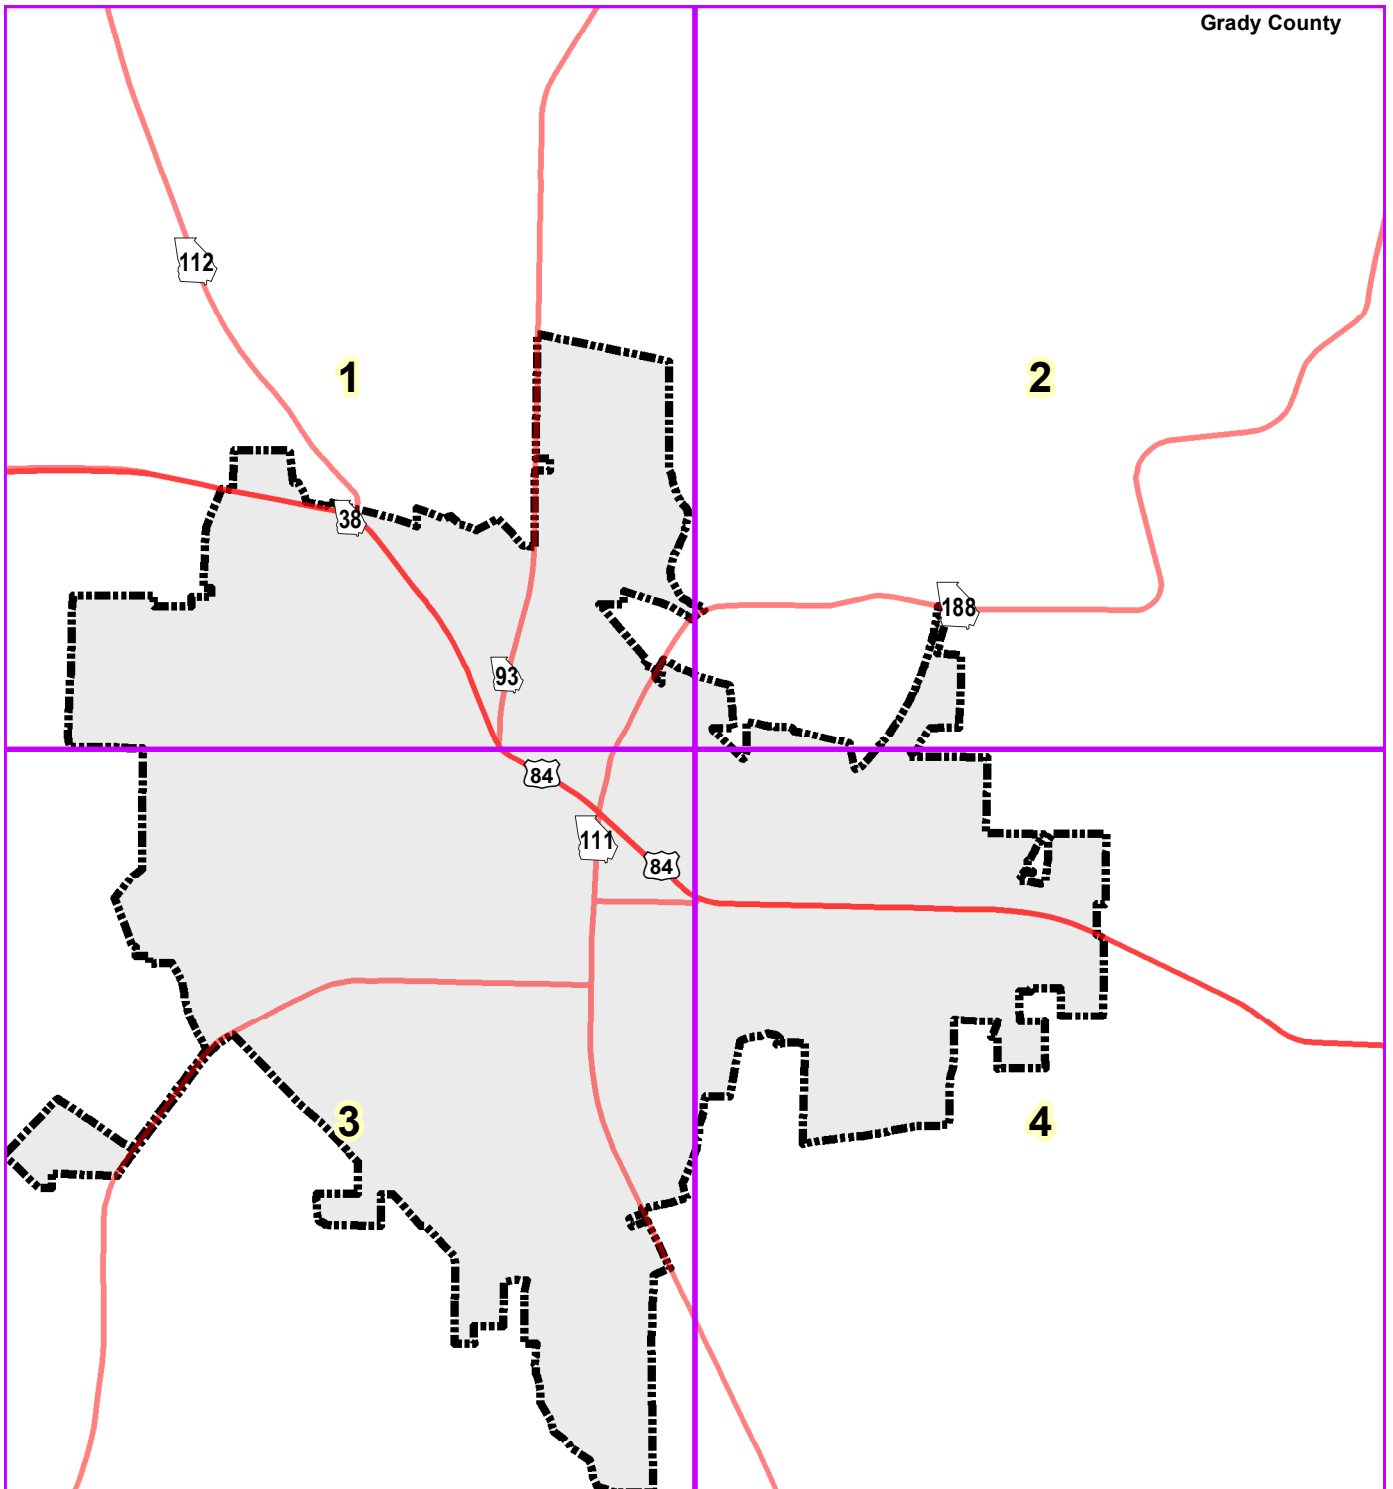

City of Cairo

Represented Mileage: 95 mi
May 2023

The Georgia Department of Transportation makes no representation or warranties, implied or expressed, concerning the accuracy, completeness, reliability, or suitability for any particular purpose of the information and data contained in this map. A list of maps created and maintained by the Georgia Department of Transportation is available on our website's Maps page, <https://www.dot.ga.gov/GDOT/Pages/Maps.aspx>. For a list of our map's data sources, visit <https://www.dot.ga.gov/DriveSmart/MapsData/Documents/DataIndex.pdf>. For more information, contact the GDOT Office of Transportation Data at (404) 347-0701 or send an e-mail to OTDCustomerService@dot.ga.gov.