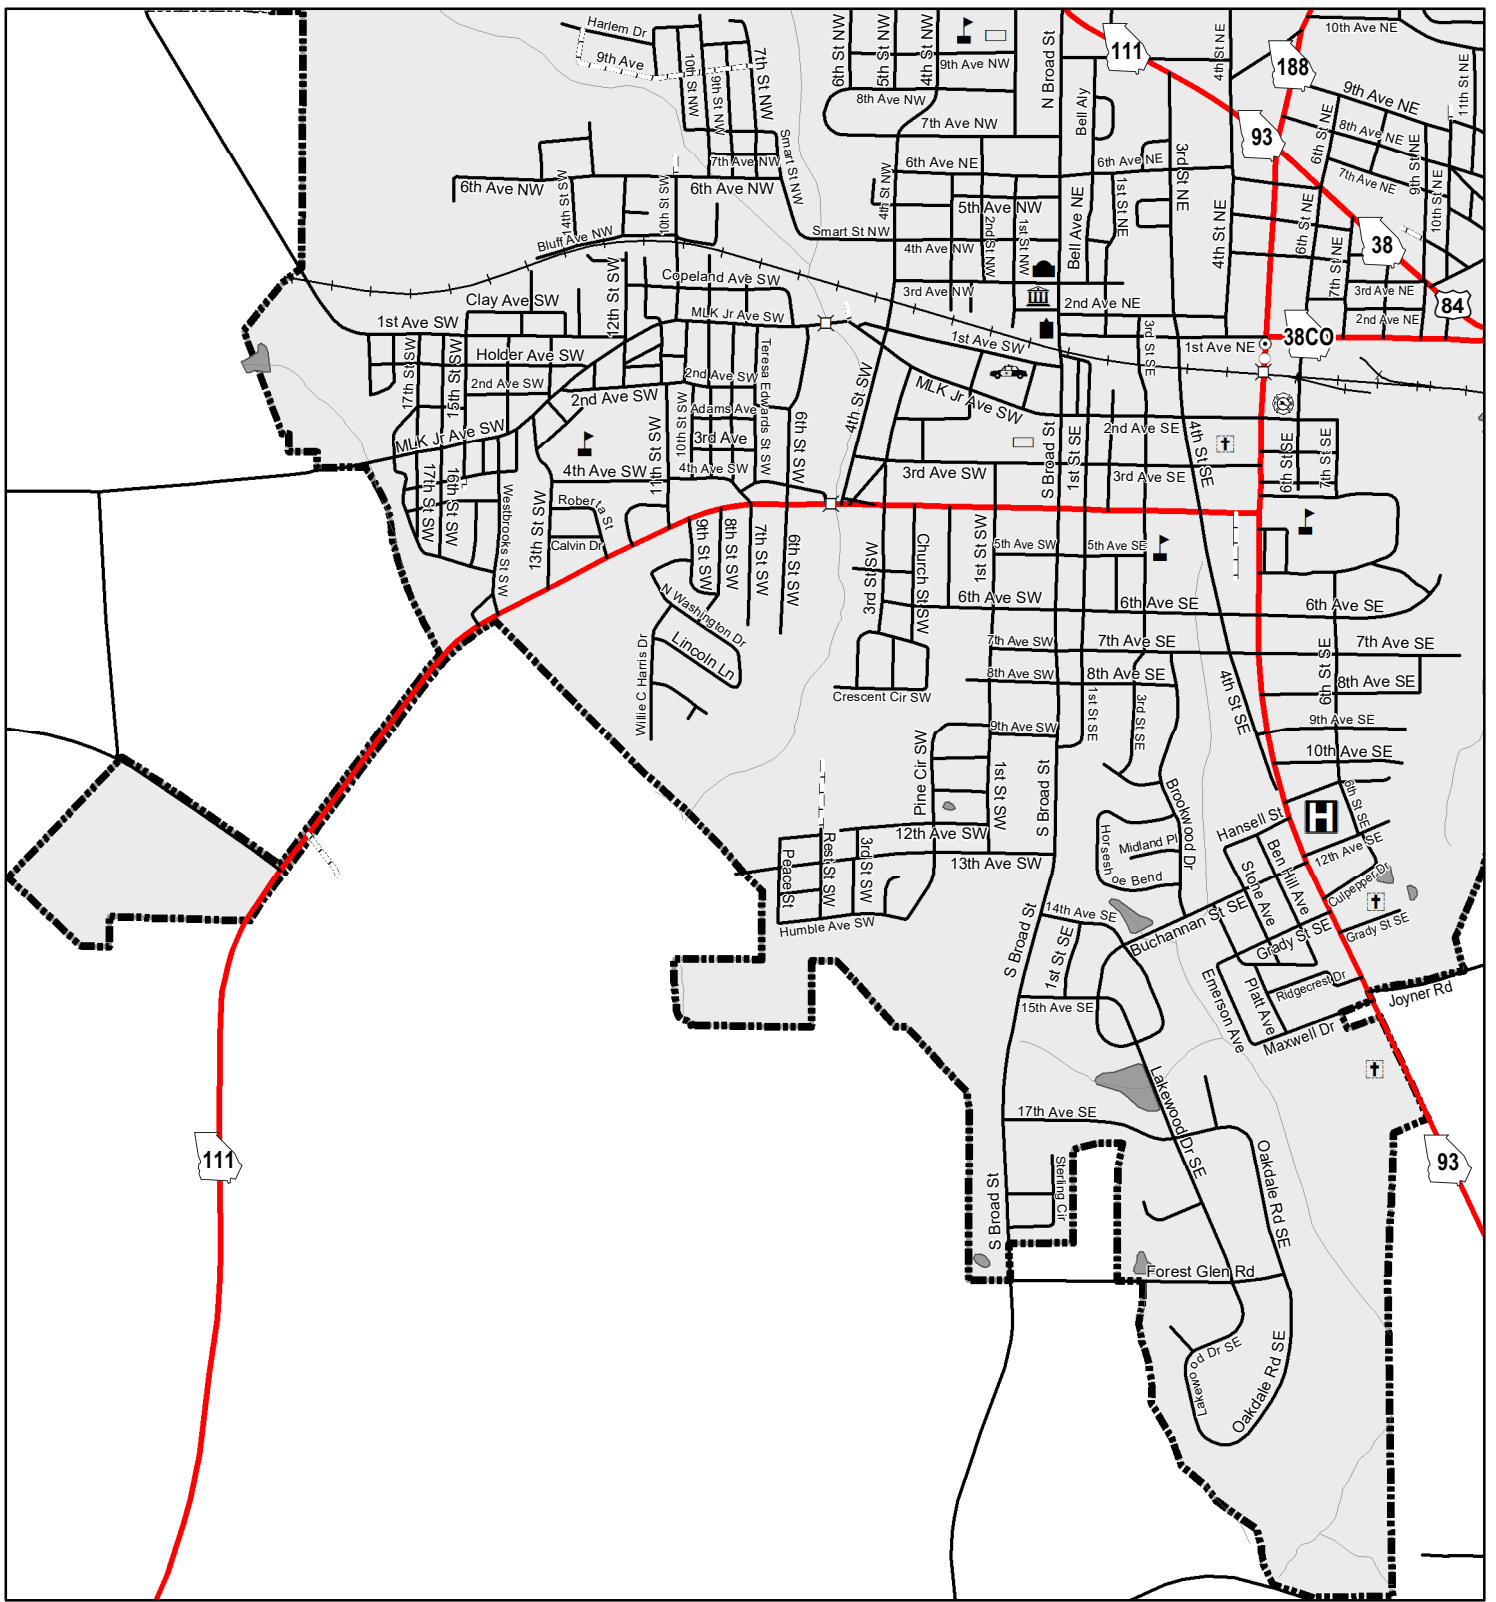

Created by the Office of Transportation Data on 5/11/2023.