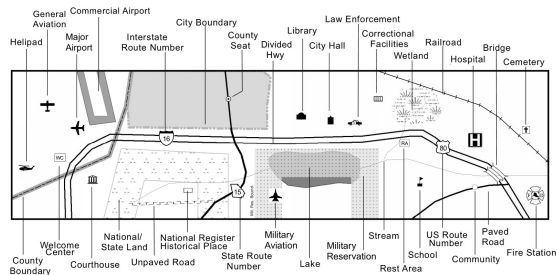

Created by the Office of Transportation Data on 5/11/2023.