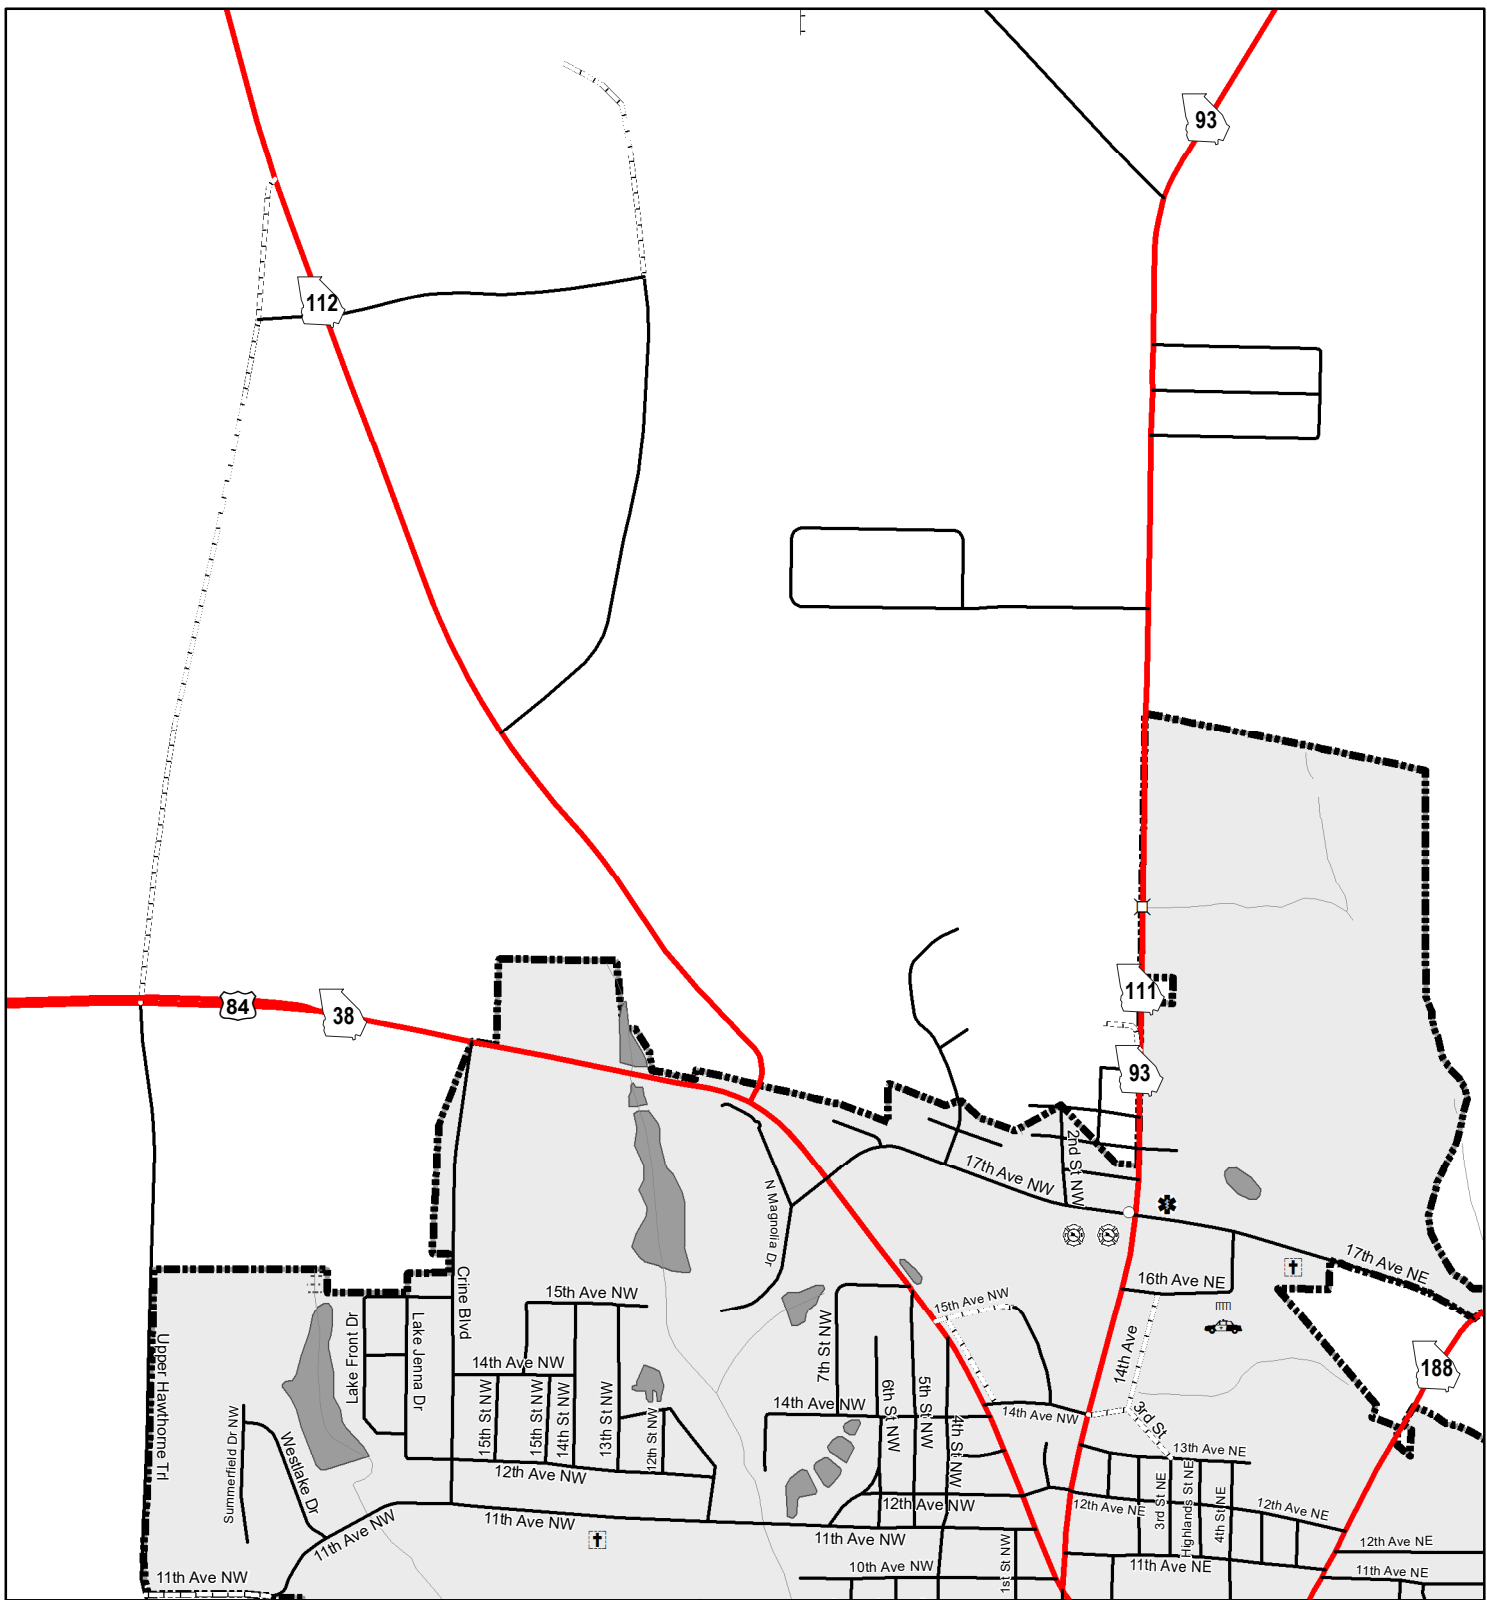

Created by the Office of Transportation Data on 5/11/2023.