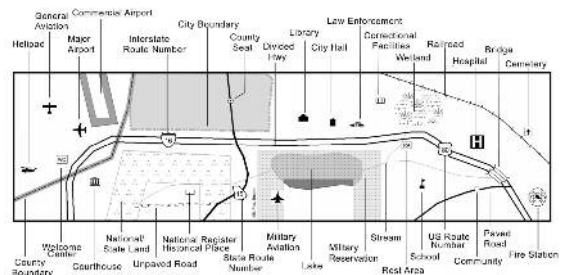

Created by the Office of Transportation Data on 12/21/2020.