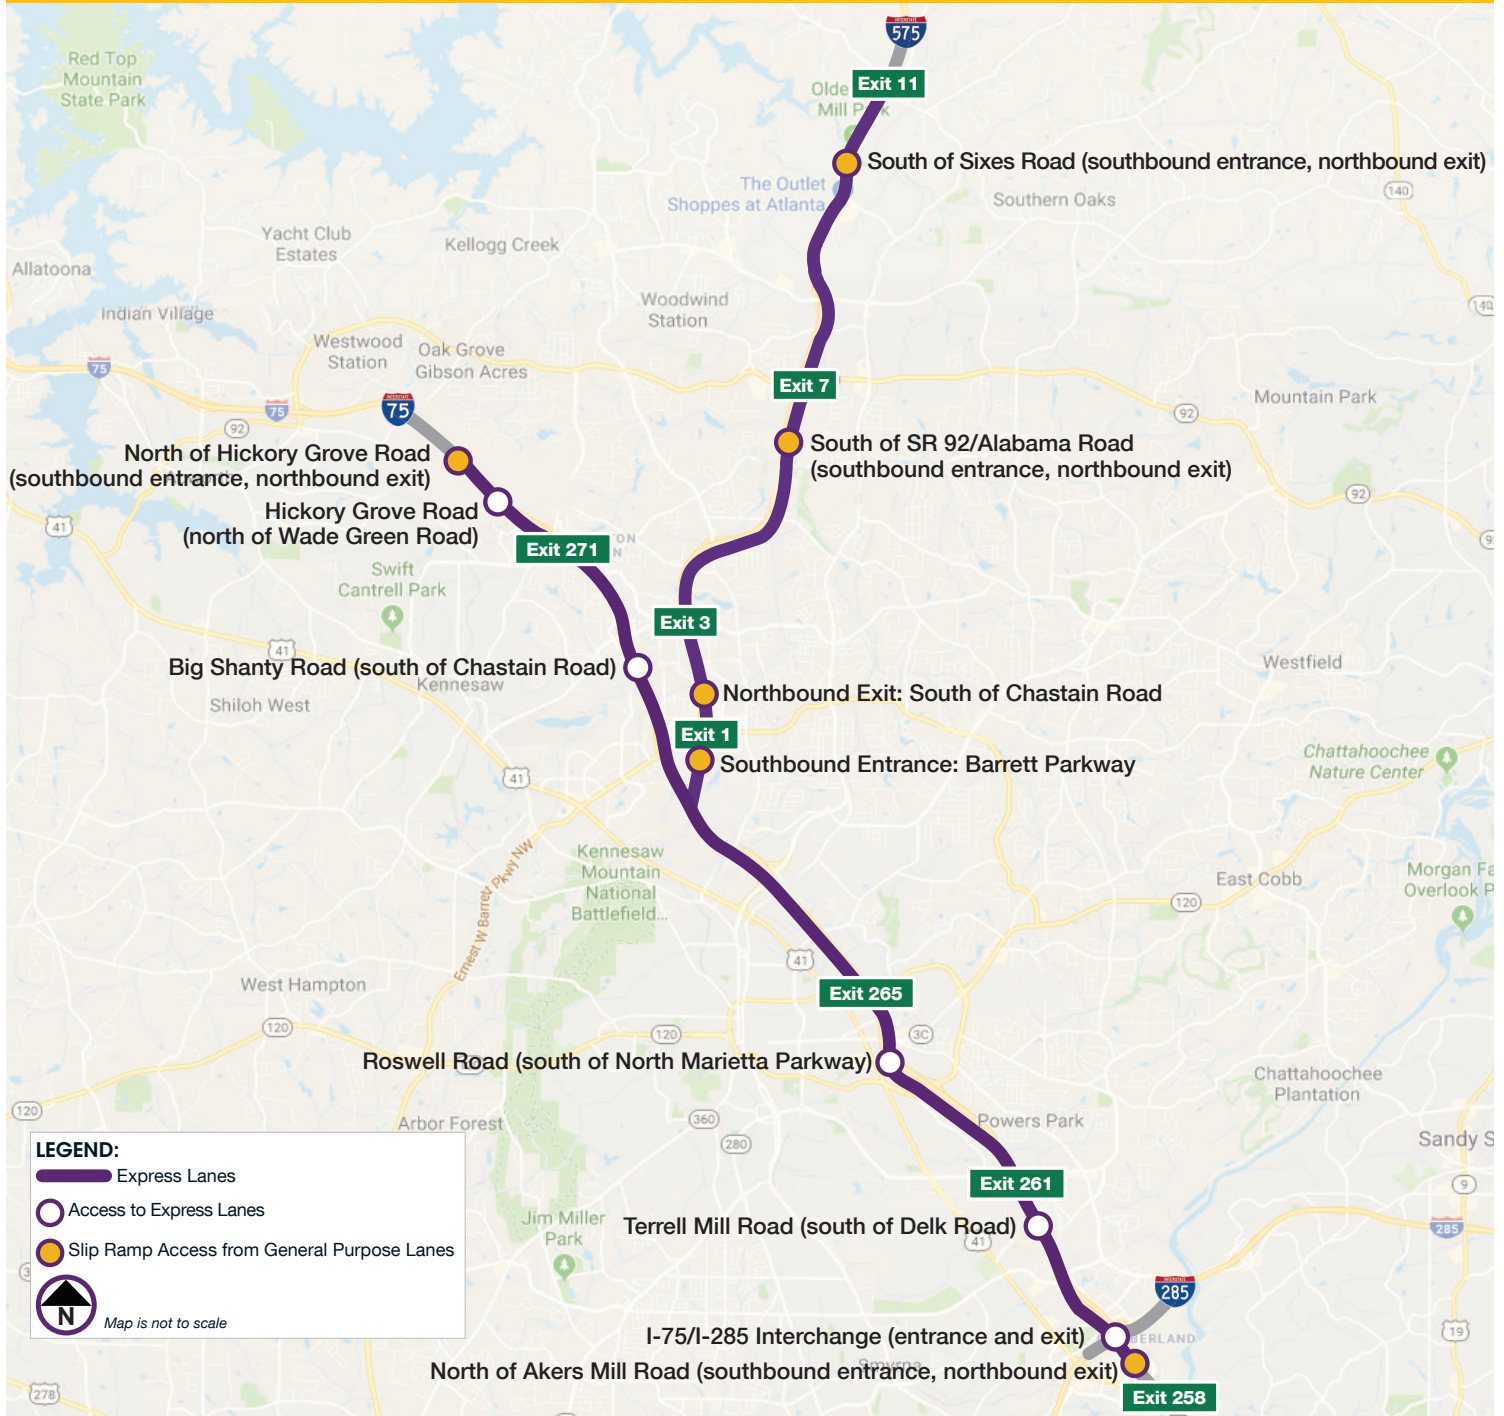

Accessing the Northwest Corridor Express Lanes

Express Lane Access Point Guide

How Do You Stay Connected?

www.dot.ga.gov/northwestcorridor

northwestcorridor@dot.ga.gov (sign up for updates)

678-486-3767 (voicemail)

Georgia Department of Transportation

One Georgia Center | 600 West Peachtree NW
Atlanta, GA 30308

Like and follow us!