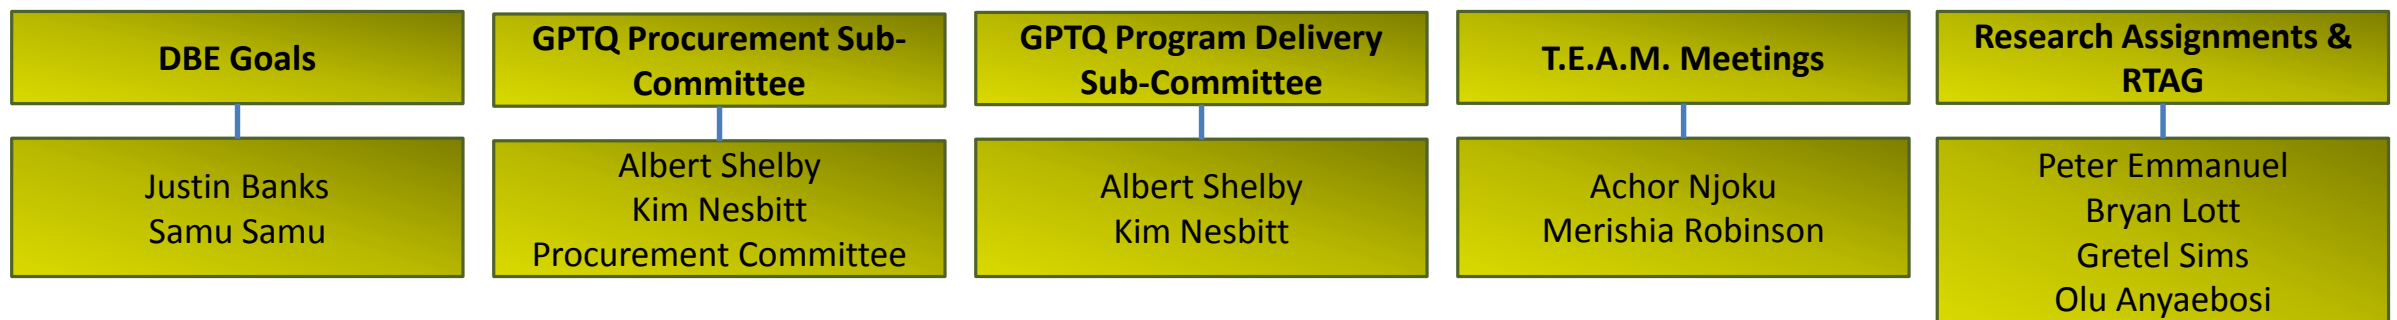

Office of Program Delivery Organization Chart

Service Contracts

Charles A. Robinson
Region 1 GEC:
 Arcadis

Krystal Stovall-Dixon
Region 2 GEC:
 Jacobs

Matt Bennett
Region 3 GEC:
 Wolverton

Risk Management

**Statewide
 Government
 Estimator 1
 FIRM**

**Statewide
 Government
 Estimator 2
 FIRM**

Regions based on geological segregation of the state and urban centers for VMT.

Office of Program Delivery Organization Chart

Committees and Assignments pt. 1