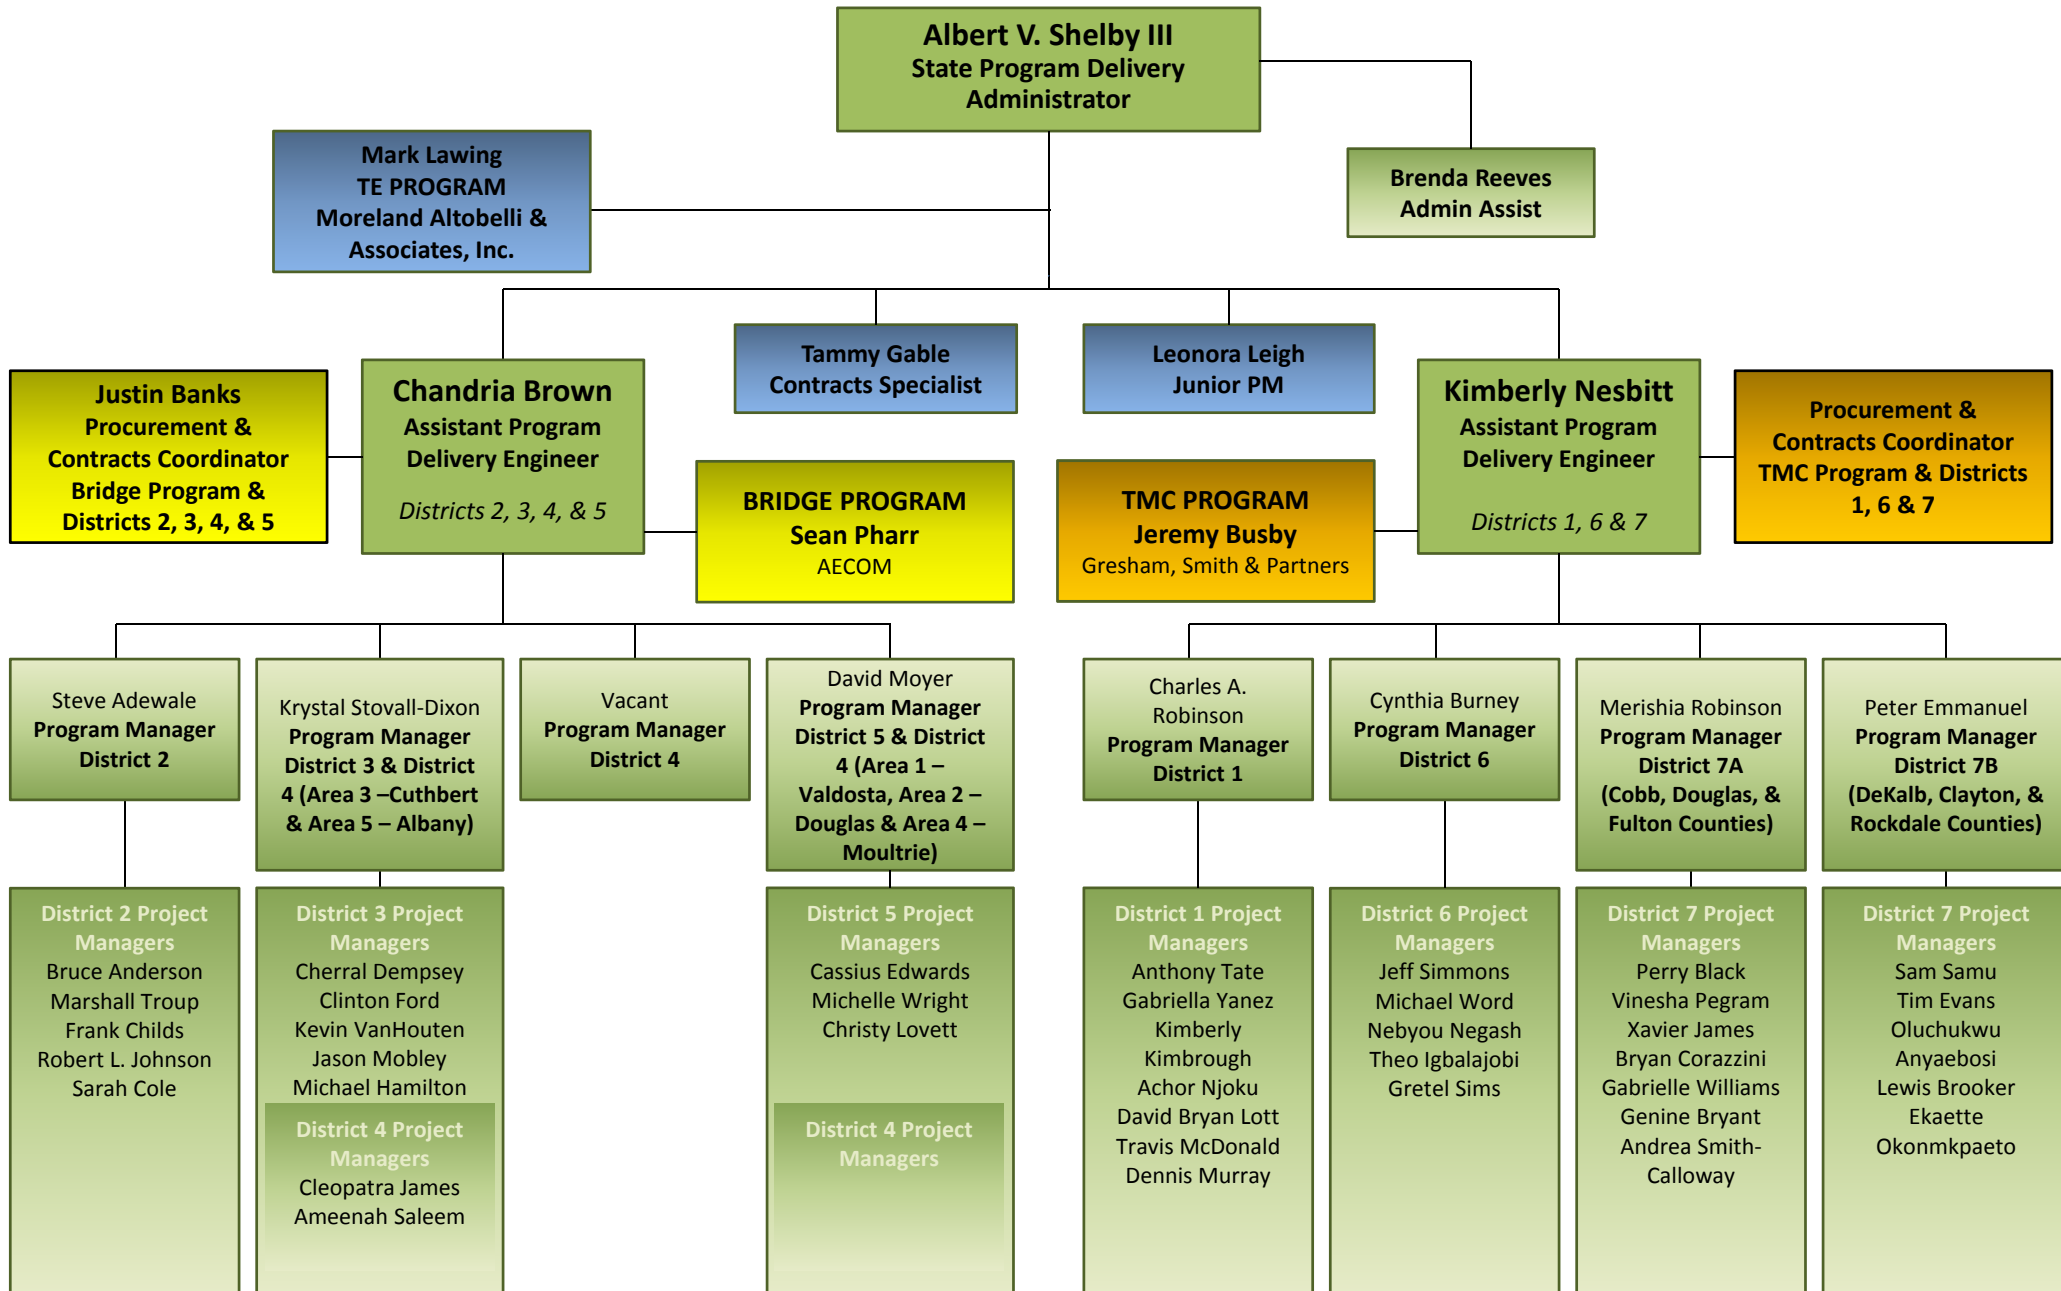

Office of Program Delivery Organization Chart

All Districts

Last Updated 6/16/17

Office of Program Delivery Organization Chart Consultant Program Management

Mark Lawing
TE PROGRAM
Moreland Altobelli
& Associates, Inc.

Scheduler:
Michael Lawing
Senior PM:
Felecia Basolo
PMs:
Ronnie Hall
Nabil Raad
Jerry Brinson
Tom Queen
Cory Pfau

BRIDGE PROGRAM
Sean Pharr
AECOM

PMs:
Darrell Richardson
Derrick Cameron
Debbie Cottrell
Scott Mann
Kim Chapman
Brian McHugh
Jeff Clayton
Jeff Henry
Aghdas Ghazi
Bryan Williams
Malaika Faciane
Kenneth Wicks
Prince Mochiah

TMC PROGRAM
Jeremy Busby
Gresham, Smith &
Partners

Scheduler:
Parisa Noferest
PMs:
Sam Allen
Lindsay Atnip
Lauren Bolstad
Andrew Bryant
Cedric Clark
Harley Griffin
Premiah Gwinn
Ruthie Jones
Jeanne Kerney
Robert Reid
Gabrielle Salazar
Heidi Schneider
Sonja Thompson