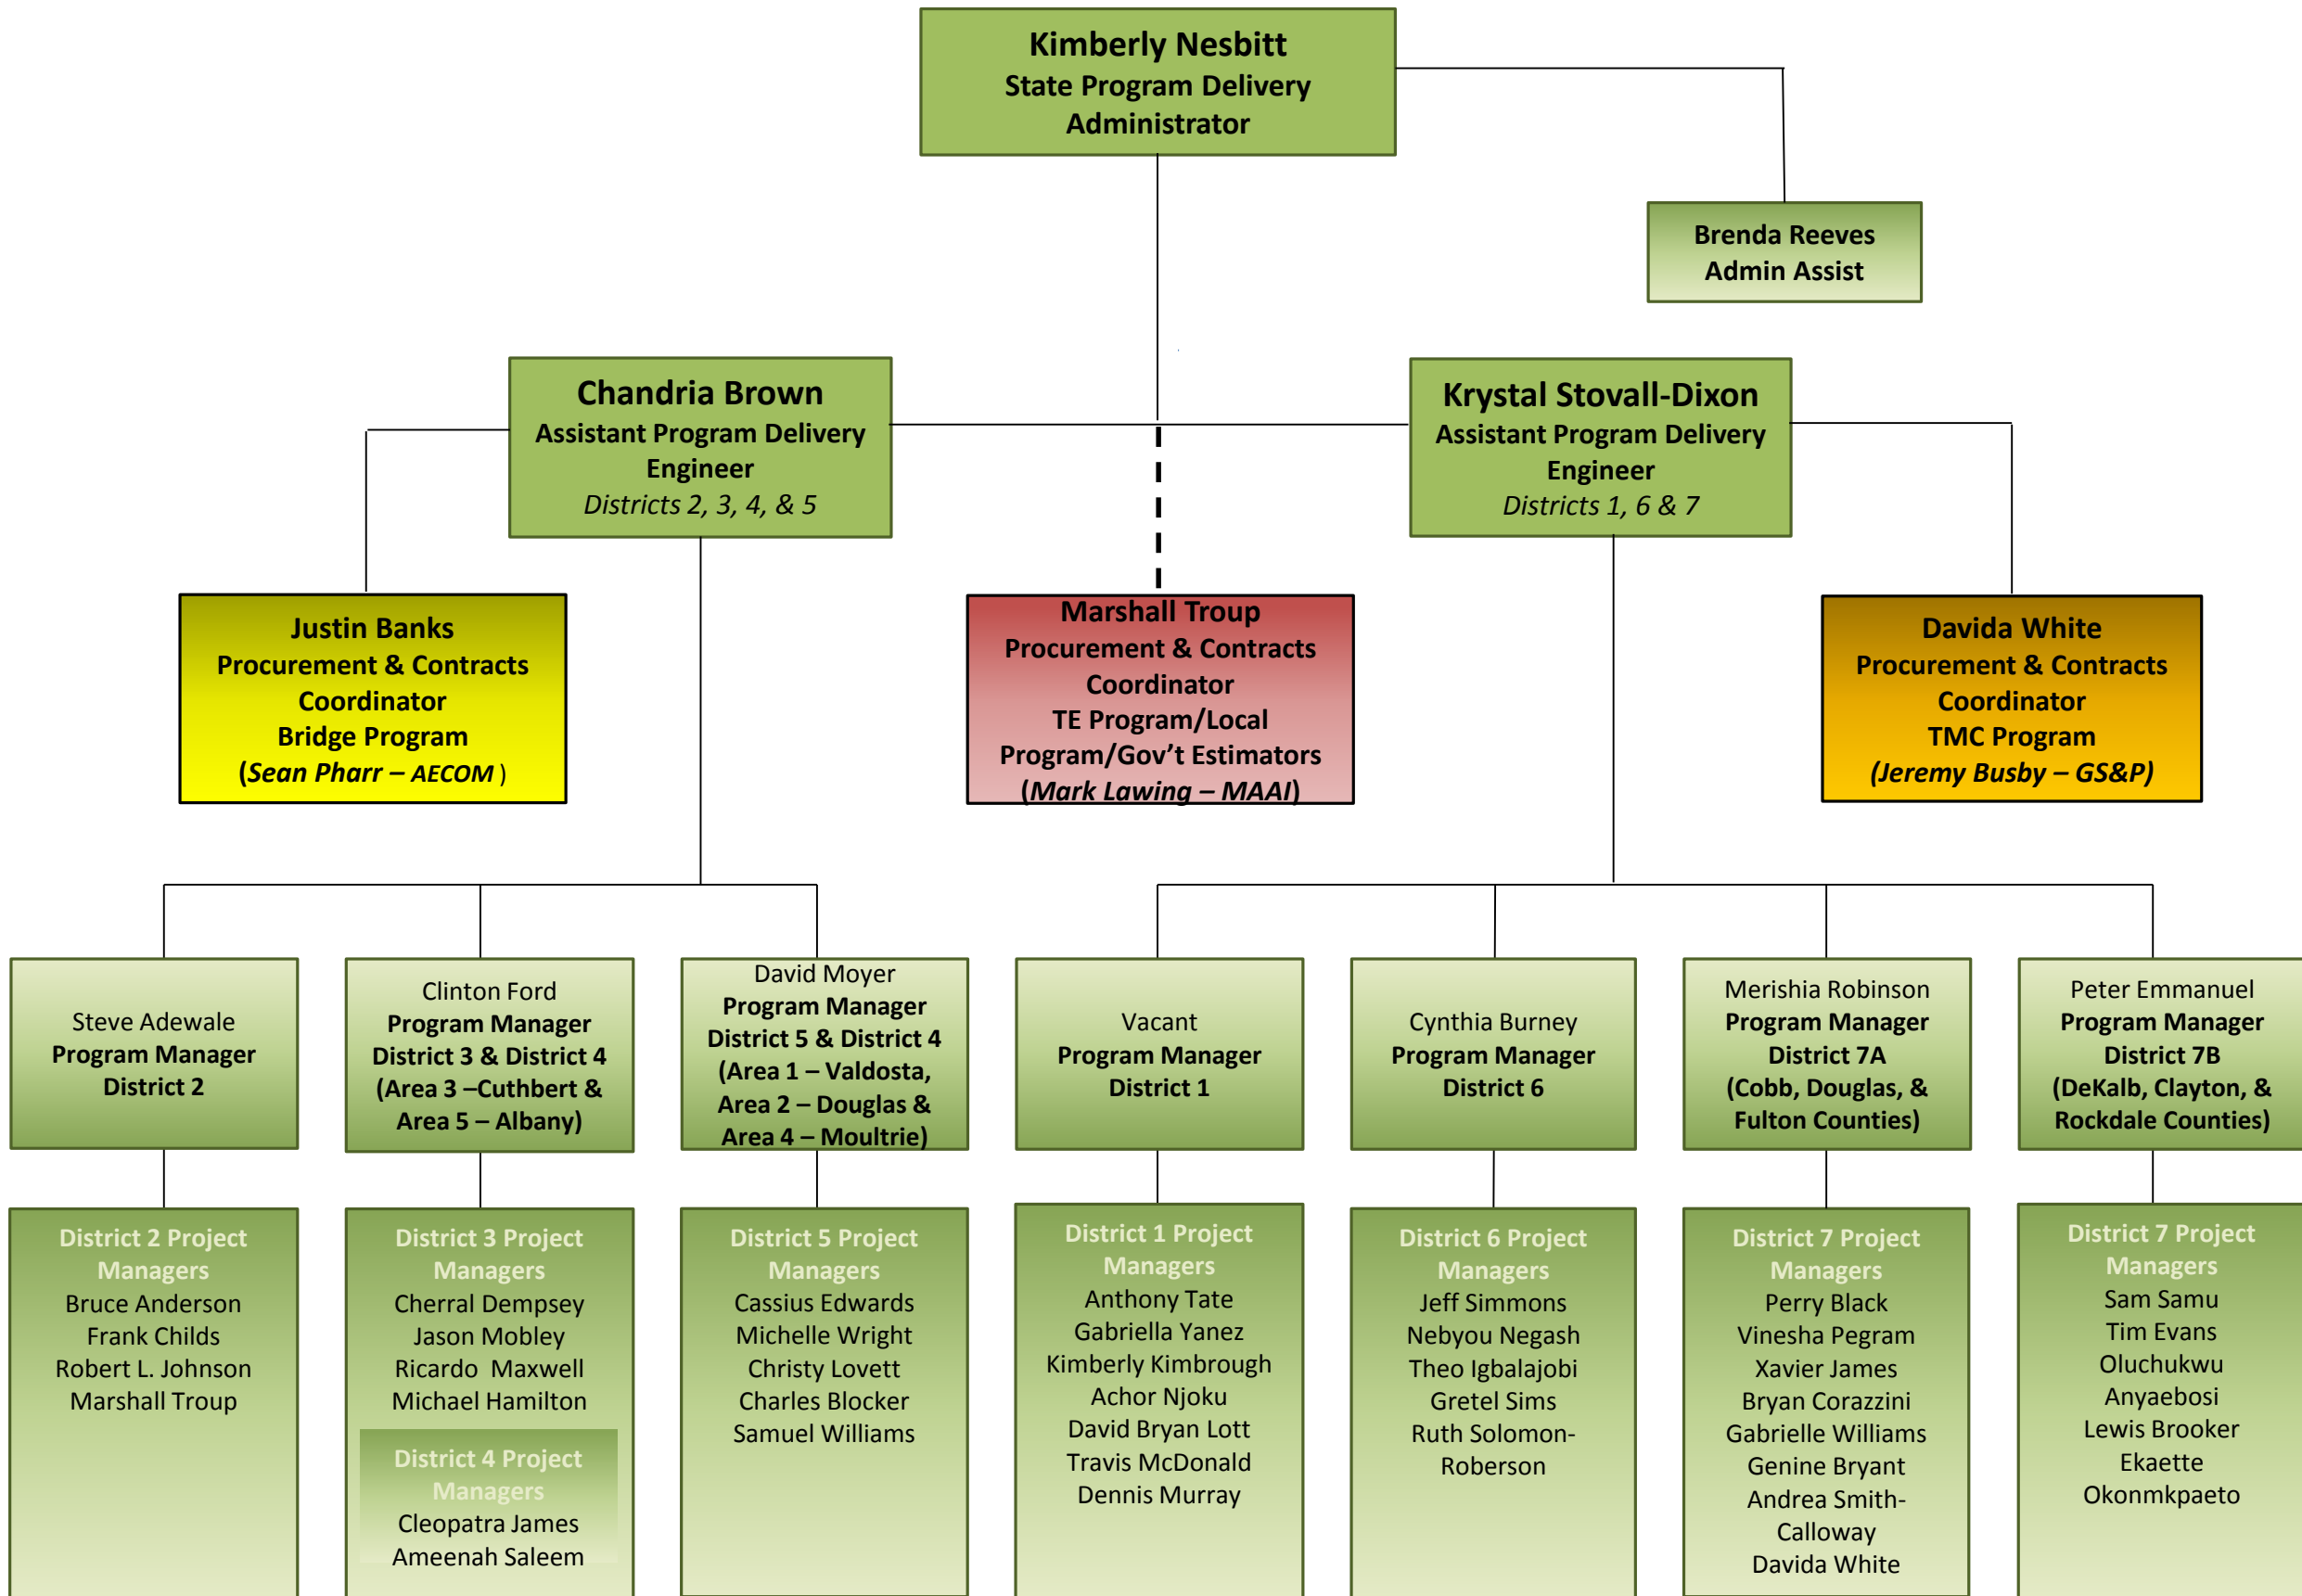

# Office of Program Delivery Organization Chart

# Office of Program Delivery Organization Chart Consultant Program Management

**Mark Lawing**  
**TE PROGRAM**  
Moreland Altobelli  
& Associates, Inc.

**Scheduler:**  
Michael Lawing  
**Senior PM:**  
Felecia Basolo  
**PMs:**  
Ronnie Hall  
Nabil Raad  
Jerry Brinson  
Tom Queen  
Cory Pfau

**BRIDGE PROGRAM**  
**Sean Pharr**  
AECOM

**PMs:**  
Darrell Richardson  
Derrick Cameron  
Debbie Cottrell  
Scott Mann  
Kim Chapman  
Brian McHugh  
Prince Mochiah  
Jeff Clayton  
Jeff Henry  
Aghdas Ghazi  
Mindy Sanders  
Bryan Williams  
Malaika Faciane  
Vickie Wade  
Kenneth Wicks

**TMC PROGRAM**  
**Jeremy Busby**  
Gresham, Smith &  
Partners

**Scheduler:**  
Parisa Noferest  
**PMs:**  
Sam Allen  
Lindsay Atnip  
Lauren Bolstad  
Andrew Bryant  
Shannon Dodd  
Cedric Clark  
Premiah Gwinn  
Robert Johnson  
Jeanne Kerney  
Robert Reid  
Gabrielle Salazar  
Heidi Schneider  
Sonja Thompson