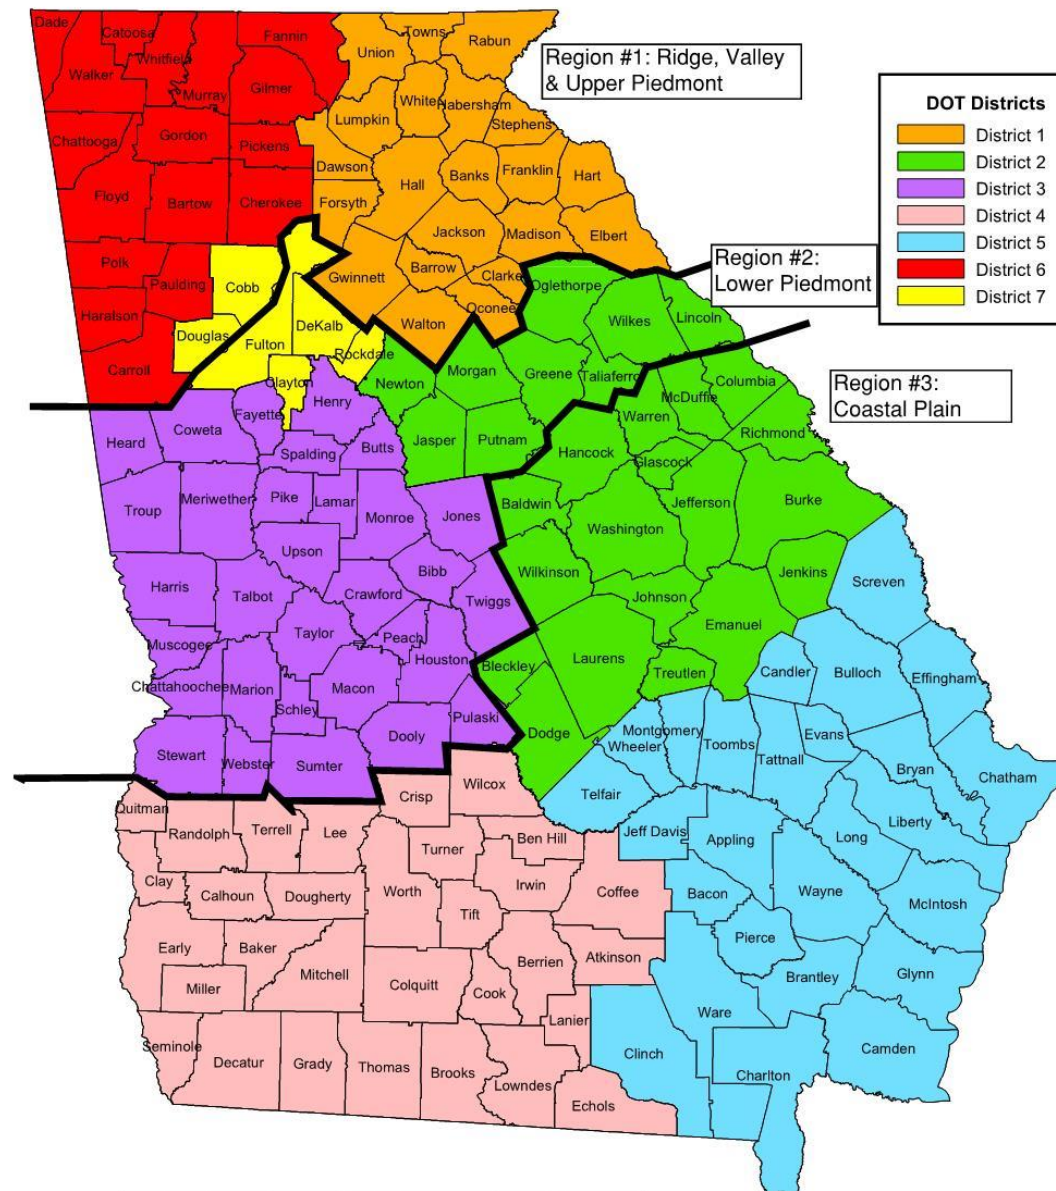

Office of Program Delivery Organization Chart

Service Contracts

Charles A. Robinson
Region 1 GEC:
 Arcadis

Krystal Stovall-Dixon
Region 2 GEC:
 Jacobs

Matt Bennett
Region 3 GEC:
 Wolverton

Risk Management

**Statewide
 Government
 Estimator 1
 FIRM**

**Statewide
 Government
 Estimator 2
 FIRM**

Regions based on geological segregation of the state and urban centers for VMT.

Office of Program Delivery Organization Chart

Committees and Assignments pt. 1