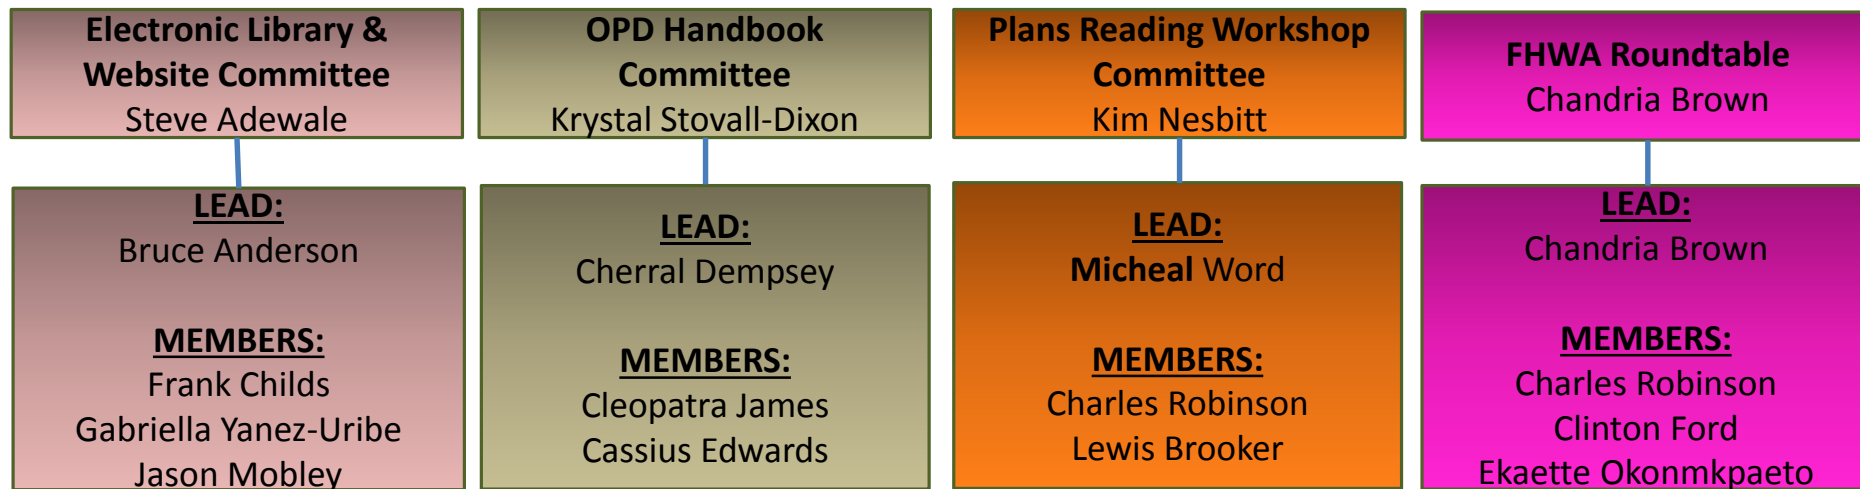

Office of Program Delivery Organization Chart

Service Contracts

Charles A. Robinson
Region 1 GEC:
 Arcadis

Krystal Stovall-Dixon
Region 2 GEC:
 Jacobs

Matt Bennett
Region 3 GEC:
 Wolverton

Risk Management

**Statewide
 Government
 Estimator 1
 FIRM**

**Statewide
 Government
 Estimator 2
 FIRM**

Regions based on geological segregation of the state and urban centers for VMT.

Office of Program Delivery Organization Chart

Committees and Assignments pt. 1