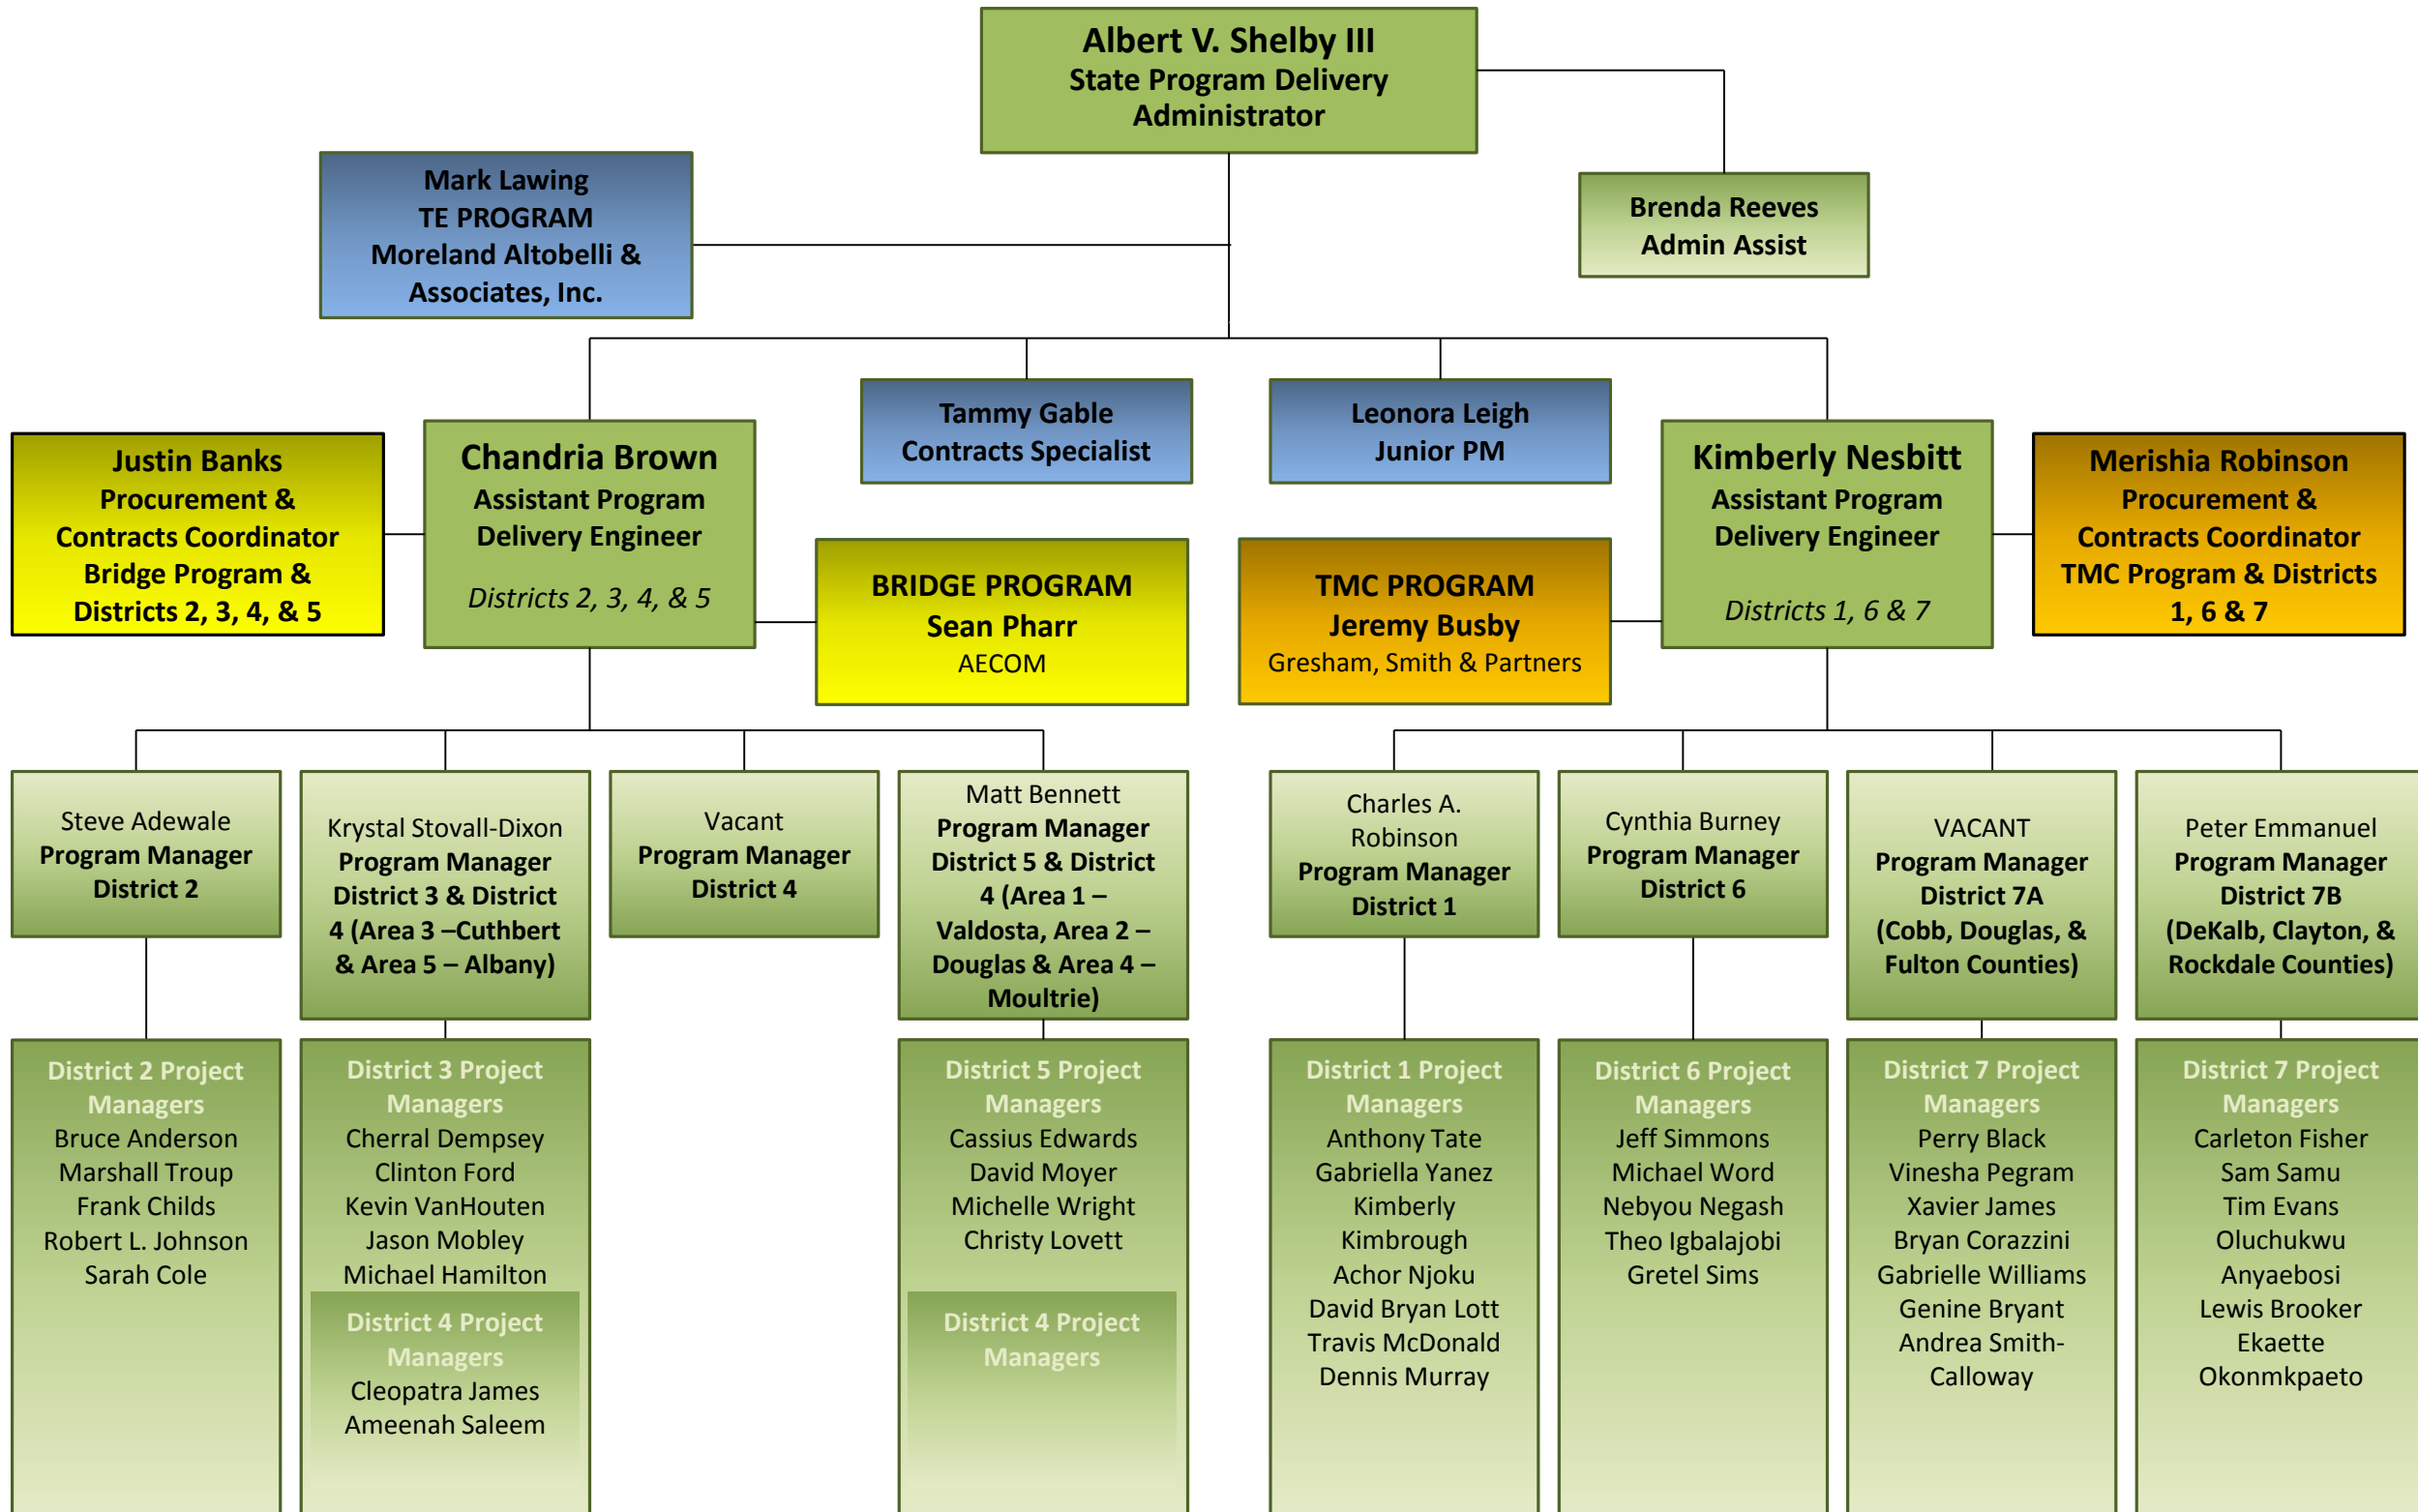

Office of Program Delivery Organization Chart

Office of Program Delivery Organization Chart Consultant Program Management

Mark Lawing
TE PROGRAM
Moreland Altobelli
& Associates, Inc.

Scheduler:
Michael Lawing
Senior PM:
Felecia Basolo
PMs:
Ronnie Hall
Nabil Raad
Jerry Brinson
Tom Queen
Cory Pfau

BRIDGE PROGRAM
Sean Pharr
AECOM

Scheduler & PM:
Sam Allen
PMs:
Darrell Richardson
Derrick Cameron
Debbie Cottrell
Scott Mann
Kim Chapman
Brian McHugh
Jeff Clayton
Jeff Henry
Bryan Williams
Aghdas Ghazi
Bryan Williams
Malaika Dadey
Kenneth Wicks

TMC PROGRAM
Jeremy Busby
Gresham, Smith &
Partners

Scheduler:
Parisa Noferest
PMs:
Robert Reid
Heidi Schneider
Cedric Clark
Jeanne Kerney
Lindsay Atnip
Lauren Bolstad
Ruthie Jones
Premiah Gwinn
Gabrielle Salazar
Andrew Bryant

Office of Program Delivery Organization Chart

Service Contracts

Charles A. Robinson
Region 1 GEC:
 Arcadis

Krystal Stovall-Dixon
Region 2 GEC:
 Jacobs

Matt Bennett
Region 3 GEC:
 Wolverton

Risk Management

**Statewide
 Government
 Estimator 1
 FIRM**